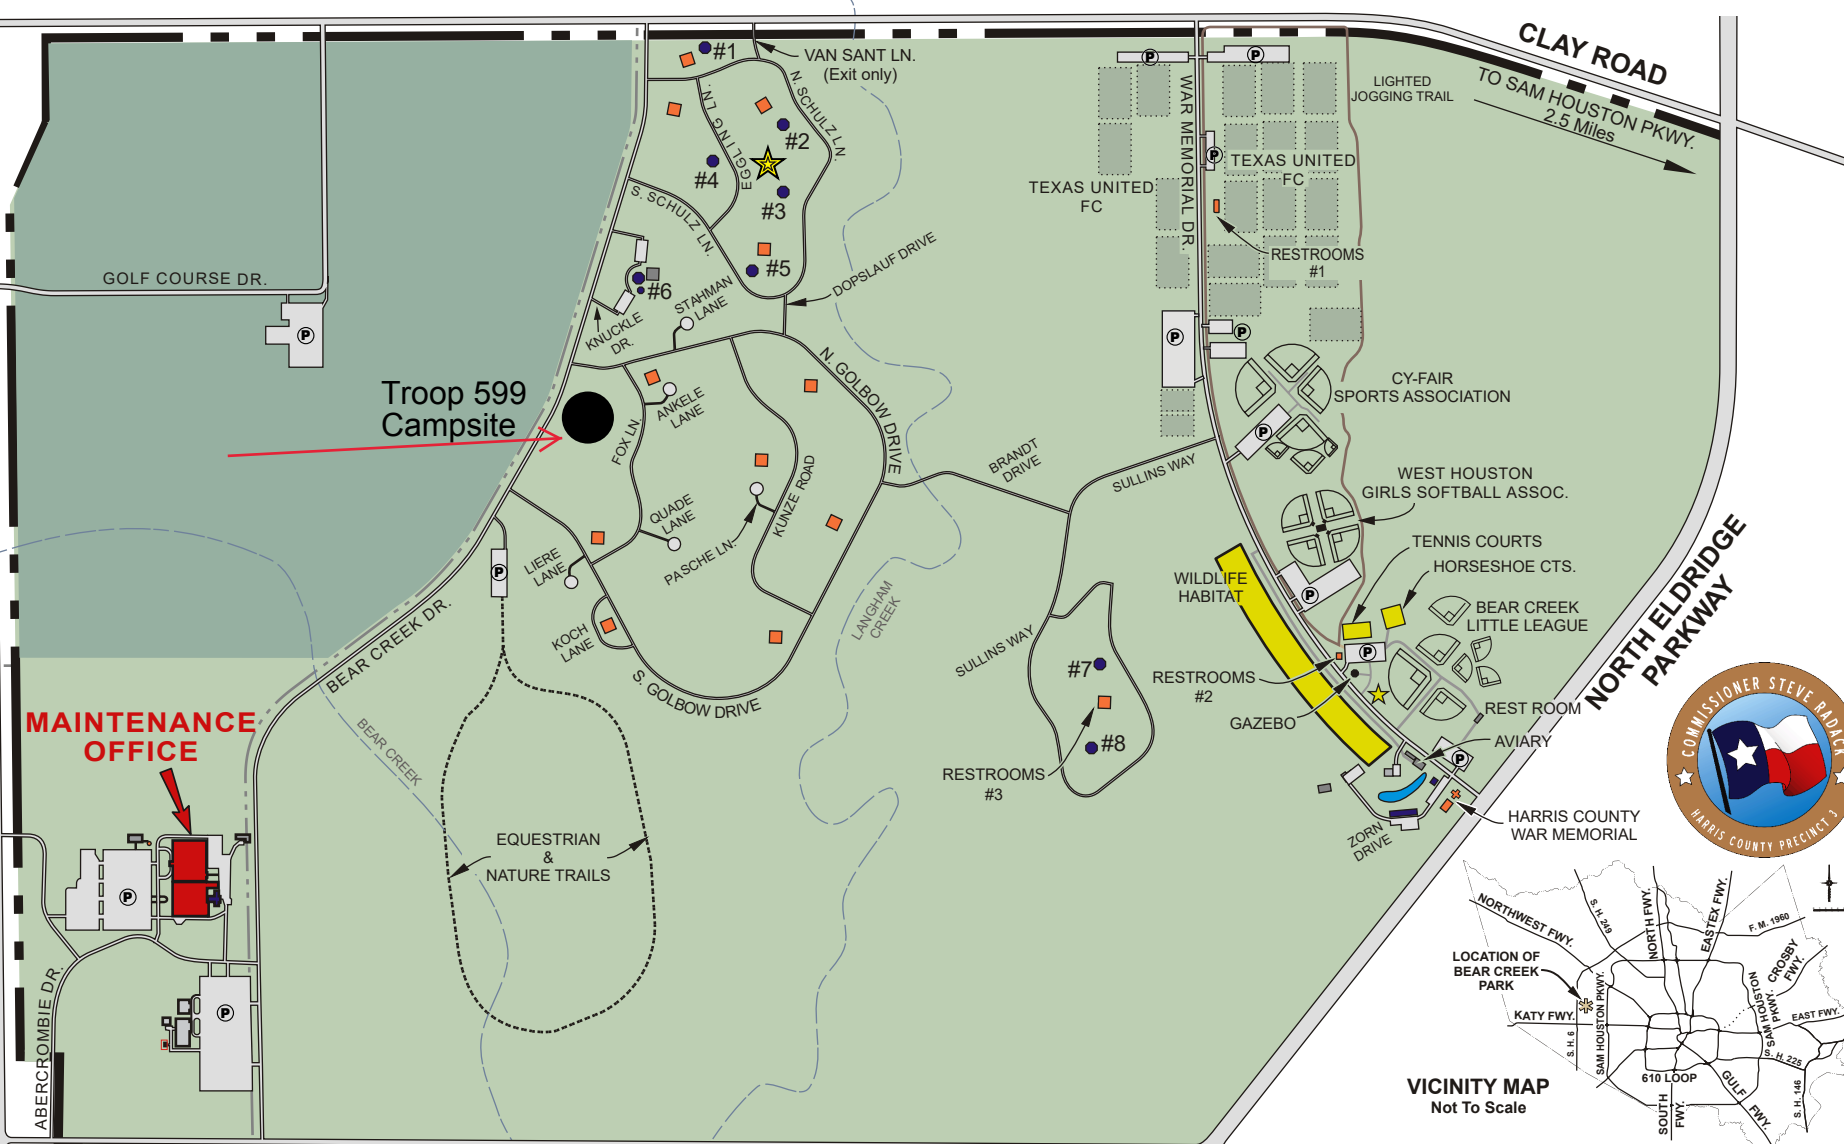

TO US 290 (NW. FWY.)
5.8 Miles

STATE HWY. 6

TO I-10 (KATY FWY.)
1.9 Miles

GOLF COURSE DR.

Troop 599
Campsite

MAINTENANCE
OFFICE

PATTERSON ROAD

LEGEND

- REST ROOMS
- PARKING LOT
- #8 PAVILION
- JOGGING TRAIL
- PLAYGROUND
- PLAYGROUND FOR ALL CHILDREN

CLAY ROAD

TO SAM HOUSTON PKWY.
2.5 Miles

TEXAS UNITED
FC

TEXAS UNITED
FC

RESTROOMS
#1

CY-FAIR
SPORTS ASSOCIATION

WEST HOUSTON
GIRLS SOFTBALL ASSOC.

TENNIS COURTS
HORSESHOE CTS.

BEAR CREEK
LITTLE LEAGUE

WILDLIFE
HABITAT

RESTROOMS
#2

GAZEBO

REST ROOM

AVIARY

HARRIS COUNTY
WAR MEMORIAL

NORTH ELDRIDGE
PARKWAY

VICINITY MAP
Not To Scale

HARRIS COUNTY
PRECINCT 3

BEAR CREEK PIONEERS PARK

3535 WAR MEMORIAL DRIVE

STEVE RADACK
COMMISSIONER