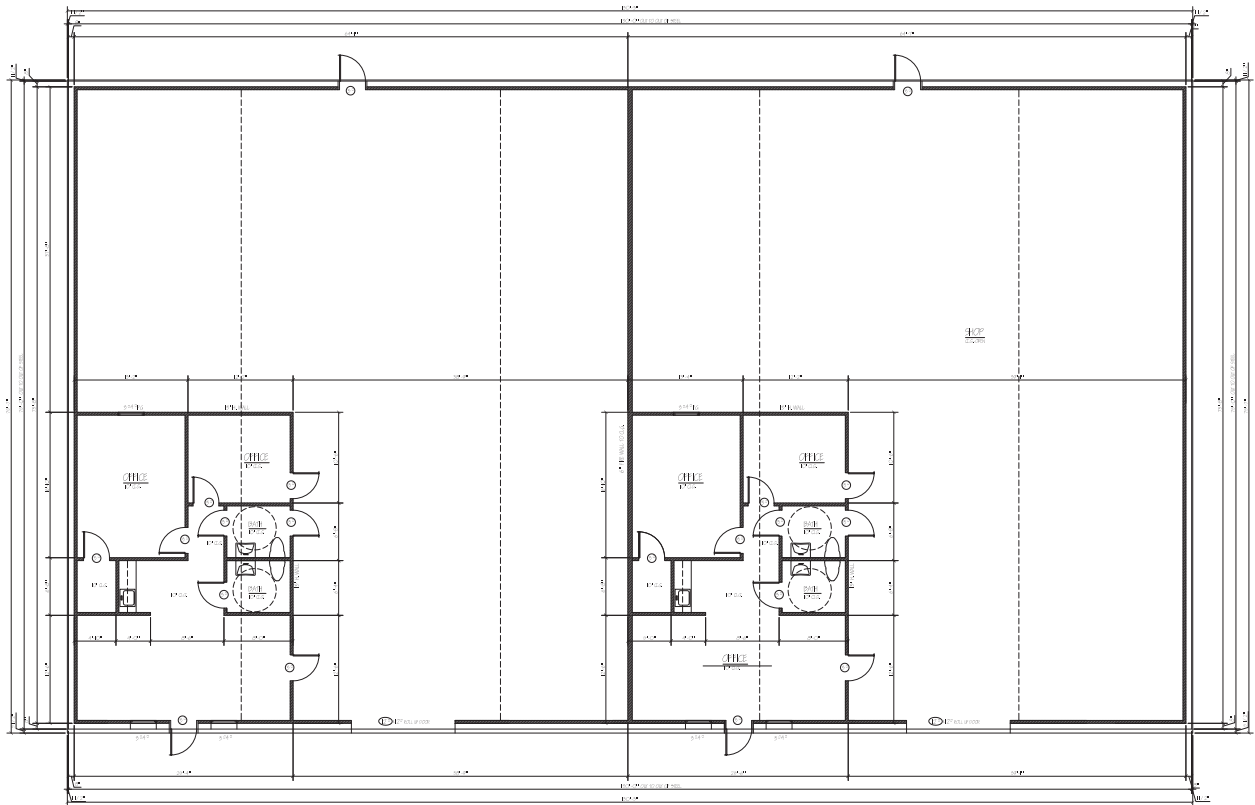

Building B

By Unit

- 4,875 Sq. Ft.
- 950 Sq. Ft. Office
- 3925 Sq. Ft. Warehouse

By Building

- 9,750 Sq. Ft.
- 950 Sq. Ft. Office
- 8800 Sq. Ft. Warehouse