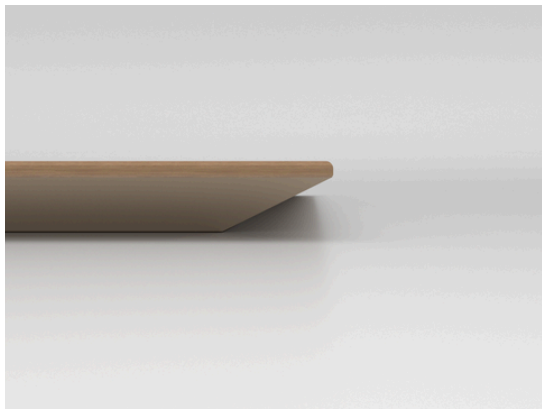

Catalyst
conference

72" - 96"

120" - 192"

216" - 240"

Tabletop Sizes

Catalyst table is available in widths ranging from 72" to 240" and depths from 48" to 60". For more information, please reach out to Cornerstone Furniture.

Features

- Bases are available in 26" and 36" width depending on width of top.
 - Option for power / data. Includes wire management tracks.
 - The base consists of an aluminum column with a steel panel.
 - Option for columns and panels to be different colors. Choose from our standard base finishes.
 - Top options include glass, quartz, solid surface, veneer, and laminate.
 - Standard seated height is 29", which includes a 1-1/4" thick top.
 - Panels are removable for easy wire access.
 - Tops and bottom of bases are left with a gap for wires to run inside.
-

Tabletop Shapes

Tabletop Shapes include standard Rectangle, Arced-End Rectangle for softened corners, Boat shape for a wider center profile, and Racetrack with continuous curved ends. Each shape is engineered to maintain optimal proportions and functionality across various sizes.

Flat Edge

Flat Edge

Panels are removable for wire management

Knife Edge

Flat & Knife Edges

Flat and Knife Edge options feature 3mm edge banding with a 1.25" thick tabletop. Both edge styles are available on all standard tabletop shapes.