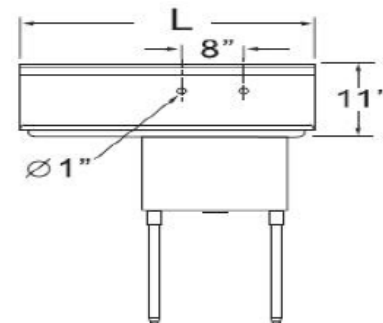

(R)

R
(Right Board)

Product Number	Ga	DBRD Side	DBRD length	Bowl Size (Inch)			Overall Size (Inch)		
				W	L	D	W	L	H
WE 1515-1R	18	Right	15	15	15	12	21	34 1/4	45
WE 1818-1R	18	Right	18	18	18	12	24	39	45
WH-1824-1R	16	Right	18	18	24	14	30	45	45
WH 2424-1R	16	Right	24	24	24	14	30	51	45

(L)

Product Number	Ga	DBRD Side	DBRD length	Bowl Size (Inch)			Overall Size (Inch)		
				W	L	D	W	L	H
WE 1515-1L	18	Left	15	15	15	12	21	34 1/4	45
WE 1818-1L	18	Left	18	18	18	12	24	39	45
WH 1824-1L	16	Left	18	18	24	14	30	45	45
WH 2424-1L	16	Left	24	24	24	14	30	51	45