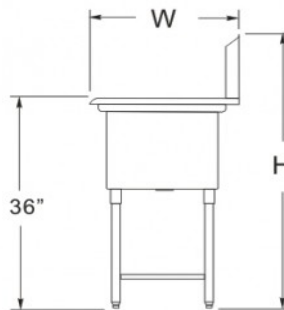

(R)

R
(Right Board)

Product Number	Ga	DBRD Side	DBRD length	Bowl Size (Inch)			Overall Size (Inch)		
				W	L	D	W	L	H
WE 1515-1R	18	Right	15	15	15	12	21	34 1/4	45
WE 1818-1R	18	Right	18	18	18	12	24	39	45
WH-1824-1R	16	Right	18	18	24	14	30	45	45
WH 2424-1R	16	Right	24	24	24	14	30	51	45

(L)

Product Number	Ga	DBRD Side	DBRD length	Bowl Size (Inch)			Overall Size (Inch)		
				W	L	D	W	L	H
WE 1515-1L	18	Left	15	15	15	12	21	34 1/4	45
WE 1818-1L	18	Left	18	18	18	12	24	39	45
WH 1824-1L	16	Left	18	18	24	14	30	45	45
WH 2424-1L	16	Left	24	24	24	14	30	51	45