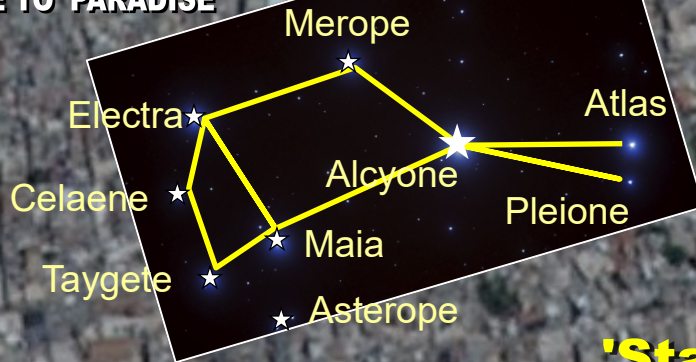

TEMPLE MOUNT PLEIADES LEY-LINE

STAR-GATE TO THE ENTRANCE TO PARADISE

TEMPLE MOUNT - 'Pleiadian Menorah'

Orion-Taurus-Pleiades Template
STAR GATE TO 'PARADISE'

ALCYONE
MAIA CELAENO
TAYGETE ELECTRA
ASTEROPE ★★★★★ MEROPE

House of Prayer for All Nations
Temple of 'Shining One'

Mentaka

'Stars'

PYRAMID OF SHINING ONE

'Sun'

PYRAMID OF THE SUN

Alnilam

'TAURUS'

المسجد الأقصى

'Moon'

PYRAMID OF THE MOON

Earthquake Faultline

Image © 2017 DigitalGlobe

Google Earth

© Composition and Some Graphics by
LUIS B. VEGA
vegapost@hotmail.com
www.PostScript.org
FOR ILLUSTRATION PURPOSES ONLY