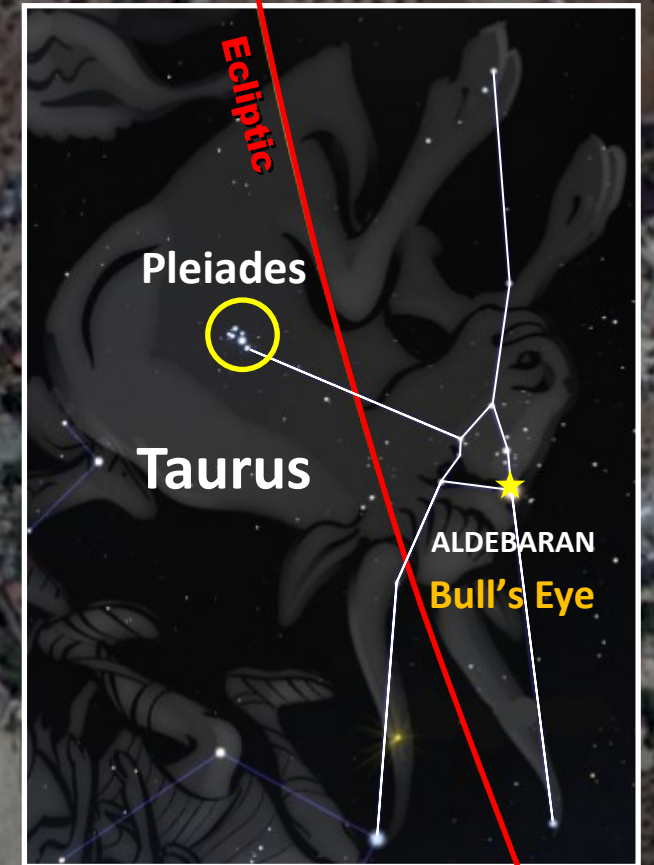

TEMPLE MOUNT PLEIADES LEY-LINE

STAR-GATE TO THE ENTRANCE TO PARADISE

TEMPLE MOUNT - 'Pleiadian Menorah'

Orion-Taurus-Pleiades Template
STAR GATE TO 'PARADISE'

ALCYONE
MAIA CELAENO
TAYGETE ELECTRA
ASTEROPE ★★★★★ MEROPE

House of Prayer for All Nations
Temple of 'Shining One'

Mentaka

'Stars'

PYRAMID OF SHINING ONE

'Sun'

PYRAMID OF THE SUN

Alnilam

'TAURUS'

Alnitak

'EYE OF TAURUS'
Tomb of Absalom

GATE ENTRANCES TO 'PARADISE'
'PLEIADIAN' PALACES
House and Hall of All Nations

1st & 2nd Temple

הר הבית

Sun GOLD

قبة الصخرة

Moon SILVER

المسجد الأقصى

'Moon'

PYRAMID OF THE MOON

Earthquake Faultline

Image © 2017 DigitalGlobe

Google Earth

© Composition and Some Graphics by
LUIS B. VEGA
vegapost@hotmail.com
www.PostScript.org
FOR ILLUSTRATION PURPOSES ONLY