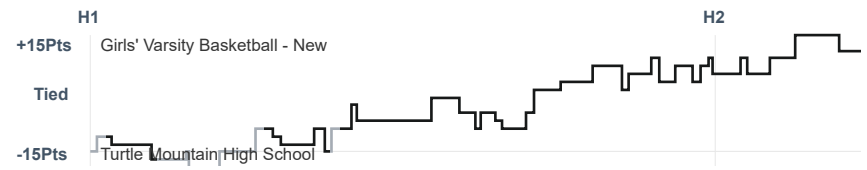

Box Score Report

MHS @ Turtle Mountain - Jan 4, 2020 - W 69-54

Period Stats

Team	1	2	Final
MHS	38	31	69
TMHS	28	26	54

Run Graph

Team Stats

	MHS	TMHS
Field Goal %	45.0%	29.5%
Effective Field Goal %	51.7%	33.6%
2FG Made/Attempted	19/46	13/40
2FG%	41.3%	32.5%
3FG Made/Attempted	8/14	5/21
3FG%	57.1%	23.8%
FT Made/Attempted	7/10	13/17
Free Throw Percentage	70.0%	76.5%
Points Per Possession	0.96	0.76
Transition Points	16	5
Points Off Turnovers	18	13
Second Chance Points	9	14
Points in the Paint	32	14
Offensive Rebounds	10	15
Defense Rebounds	30	23
Assists	23	14
Deflections	8	7
Steals	8	8
Blocks	1	0
Turnovers	17	17
Personal Fouls	14	11
Charges Taken	2	0