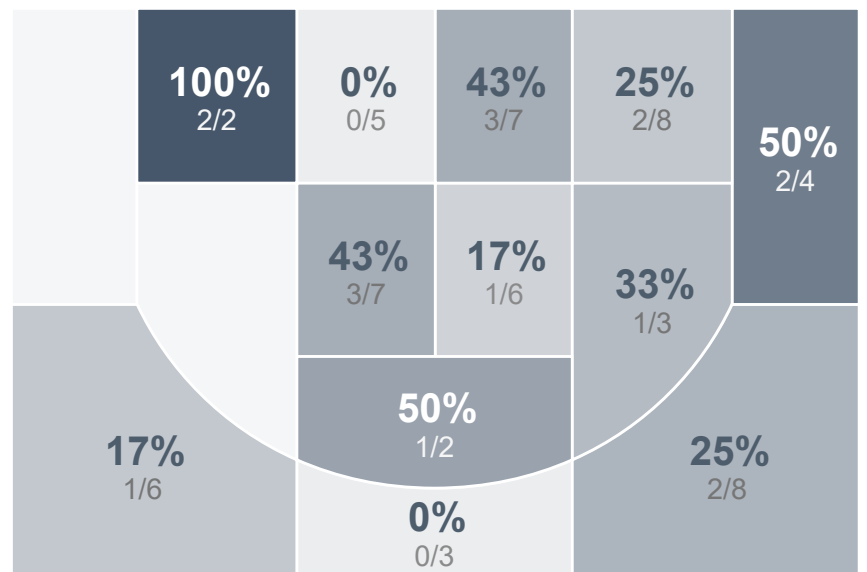

Turtle Mountain High School