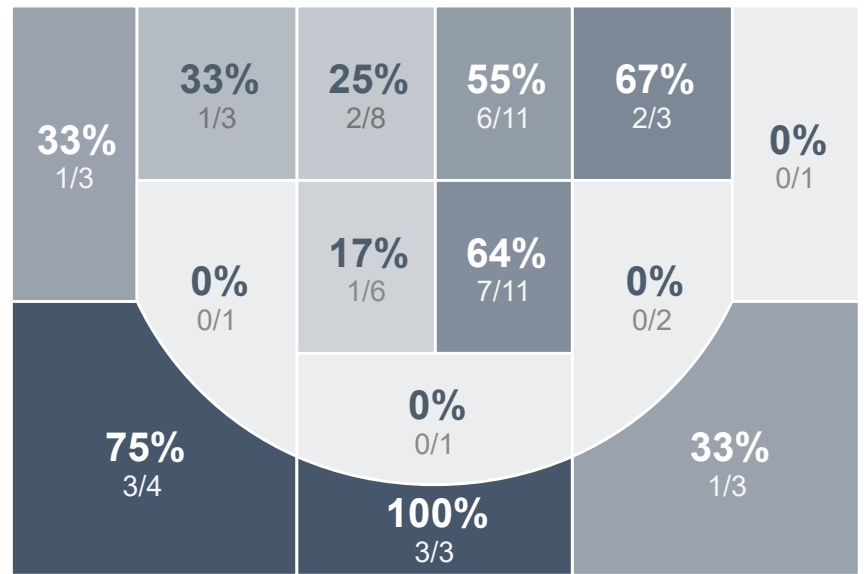

Girls' Varsity Basketball - New