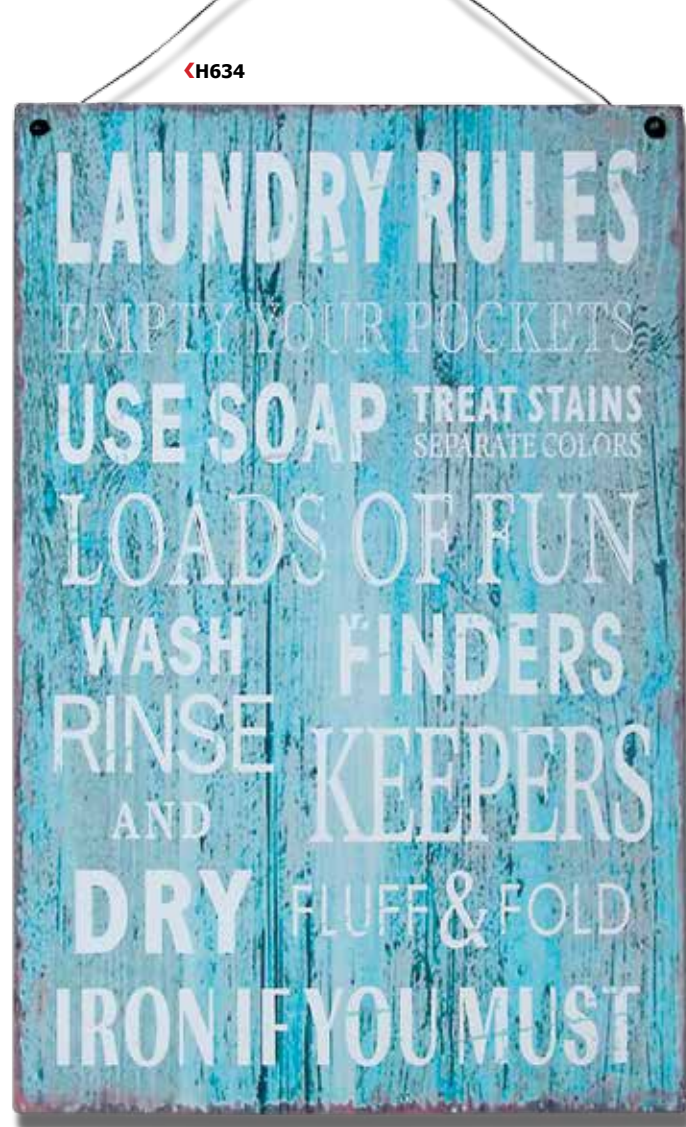

H634 – $24.50 LAUNDRY RULES WALL HANGING
{Colgante de pared con reglas de lavandería} Gotta do it!
Distressed metal plaque on heavy gauge wire hanger.
– 7 3/4" x 14".