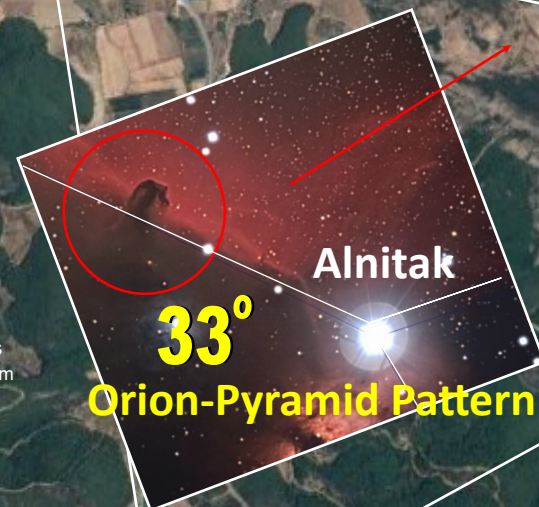

EPHESUS ORION STAR MAP

CYDONIA MARS TRIANGULATION PATTERN

7 HILLS OF EPHESUS
Pleiades Star Cluster

'TAURUS'

'CYDONIA'

The Celestial 'Bull Fight'

Reversed depiction of the Taurus Stars that configure the core of Ephesus

'ORION'

Harbor 'Dragon'

Ancient Ephesus

COSMIC DRAGON
Dragon Nebula or 'Horsehead' Could this have been the an abode of Lucifer in the Havens?

33°
Orion-Pyramid Pattern

© Composition and Some Graphics by **LUIS B. VEGA**
vegapost@hotmail.com
www.PostScripts.org
FOR ILLUSTRATION PURPOSES ONLY