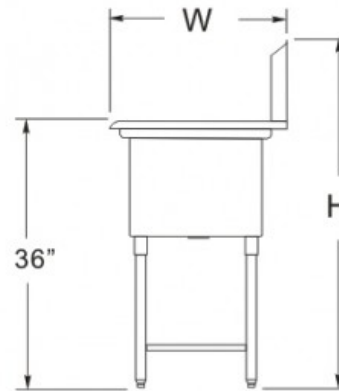

## SPECIFICATION

Stainless Steel Sink  
2-TUB 2- DB

- ALL MADE OF TYPE 304 STAINLESS STEEL
- STAINLESS STEEL LEGS WITH CROSS BRACING FOR FIRM SUPPORT
- EXTRA WELDED UNDER TUBS FOR LONGEVITY.
- STRAINERS INCLUDED

**D**  
(Left & Right Board)

### Two Tub Sink w/2 Drain Boards

Product Number	Ga	DBRD Side	DBRD length	Bowl Size (Inch)			Overall Size (Inch)		
				W	L	D	W	L	H
WE 1515-2D	18	L&R	15	15	15	12	21	60	45
WE 1818-2D	18	L&R	18	18	18	12	24	72	45
WH 1824-2D	16	L&R	18	24	18	14	30	72	45
WH 2024-2D	16	L&R	20	24	20	14	30	80	45
WH 2424-2D	16	L&R	24	24	24	14	30	96	45