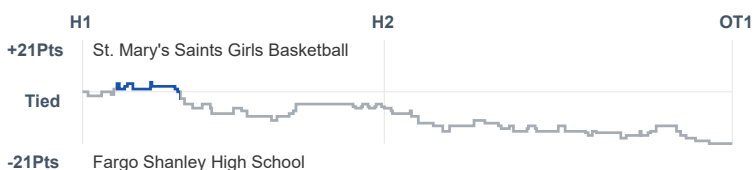

Box Score Report

SMCHS @ Fargo Shanley - Dec 7, 2019 - L 45-66

Period Stats

Team	1	2	Final
SMCHS	26	19	45
SHS	33	33	66

Run Graph

Team Stats

	SMCHS	SHS
Field Goal %	25.9%	45.5%
Effective Field Goal %	27.8%	47.7%
2FG Made/Attempted	12/31	18/34
2FG%	38.7%	52.9%
3FG Made/Attempted	2/23	2/10
3FG%	8.7%	20.0%
FT Made/Attempted	15/19	24/31
Free Throw Percentage	78.9%	77.4%
Points Per Possession	0.63	0.90
Transition Points	4	10
Points Off Turnovers	19	29
Second Chance Points	16	9
Points in the Paint	18	30
Offensive Rebounds	17	11
Defense Rebounds	13	23
Assists	7	12
Deflections	6	15
Steals	6	15
Blocks	4	2
Turnovers	25	26
Personal Fouls	20	19
Charges Taken	0	0