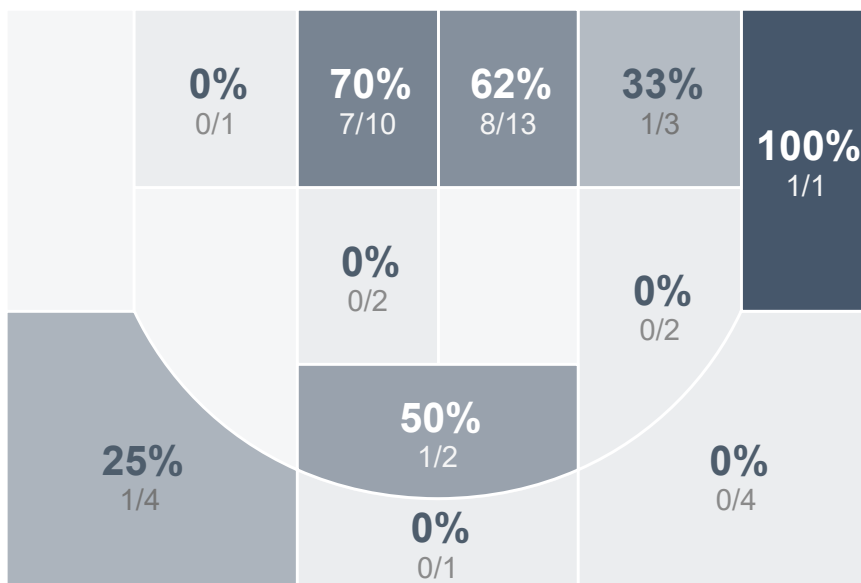

Fargo Shanley High School