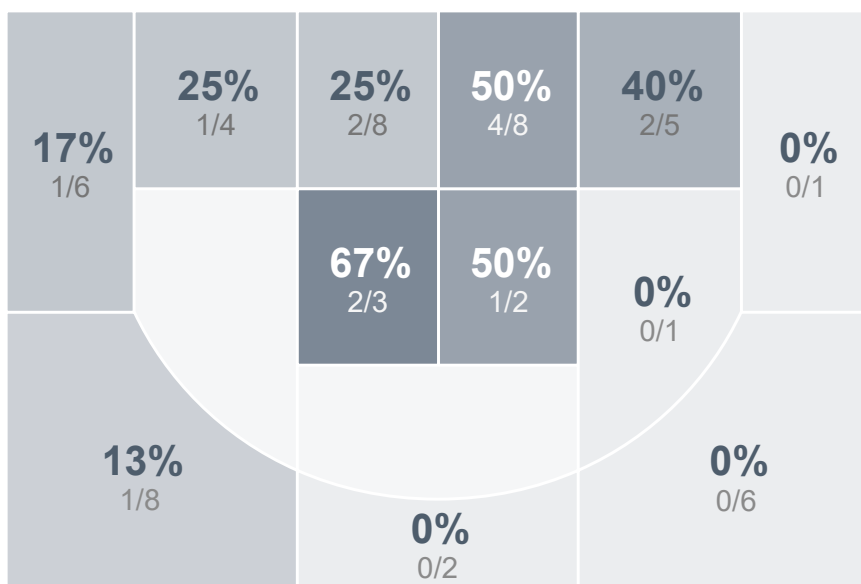

St. Mary's Saints Girls Basketball