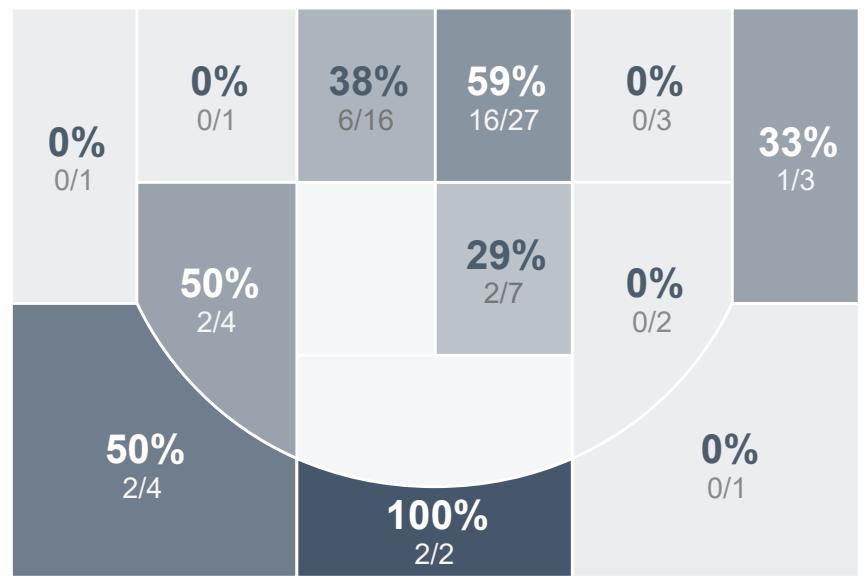

Varsity Boys Basketball