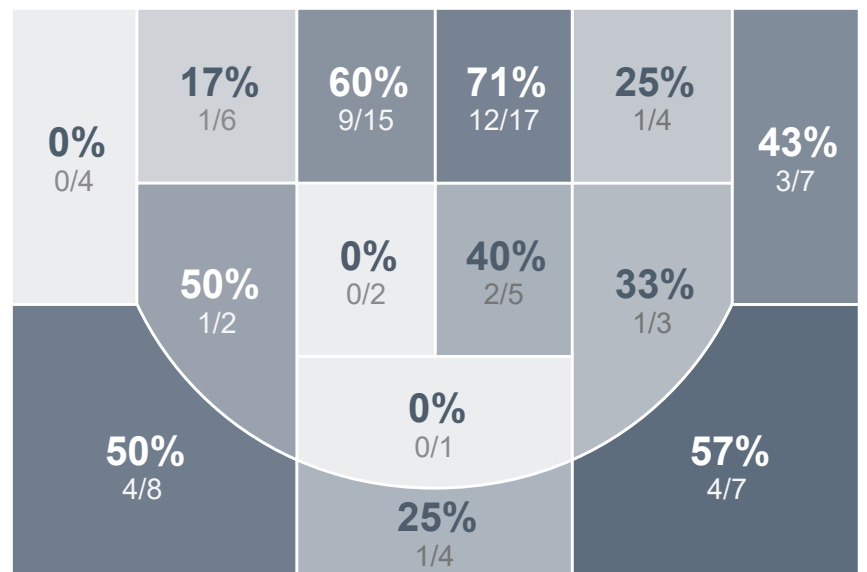

Turtle Mountain High School