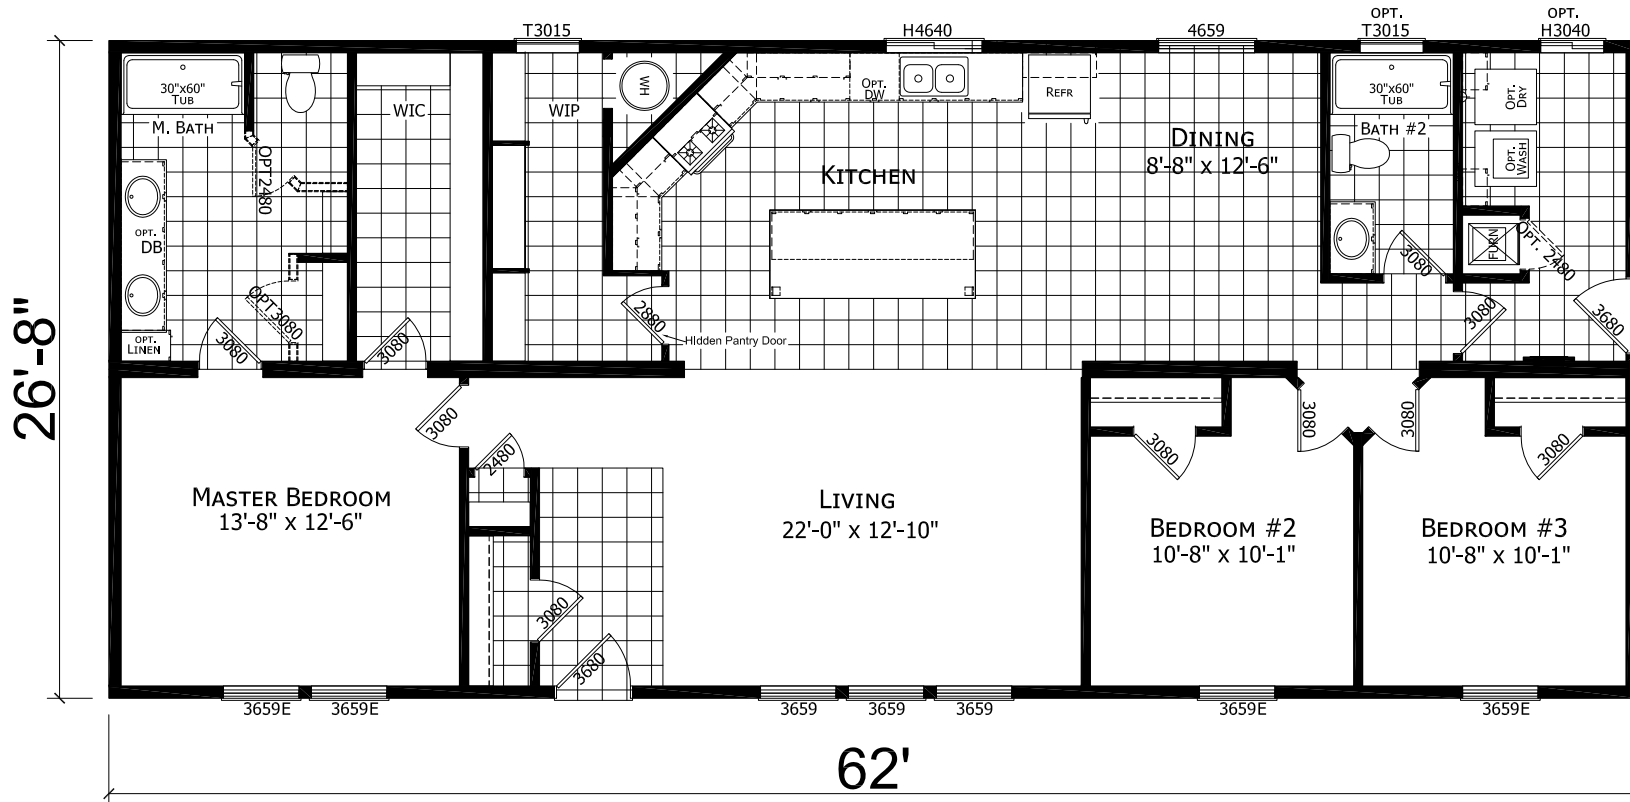

**MODEL 17-HV-4623M**  
 3 BEDROOM, 2 BATH  
 ACTUAL SIZE: 66' x 26'-8"  
 TOTAL AREA: 1,760 SQ. FT.

<b>CHAMPION</b> MANUFACTURED BEAUTIFULLY™ 1425 SUNNYSIDE RD. WEISER, ID 83672	MODIFICATIONS	PROJECT: 17-HV4623M 62' x 26'8" 3 BD 2 BTH	TITLE: LITERATURE PLAN	SHEET: L-101
		DRAWN BY: DATE: 04-04-18 SCALE: 3/16" = 1'-0"	FILENAME: HV4623M NOT FINISHED	PROPRIETARY AND CONFIDENTIAL THESE DRAWINGS AND SPECIFICATIONS ARE ORIGINAL PROPRIETARY AND CONFIDENTIAL MATERIALS OF CHAMPION. COPYRIGHT © 1976-2017 BY CHAMPION