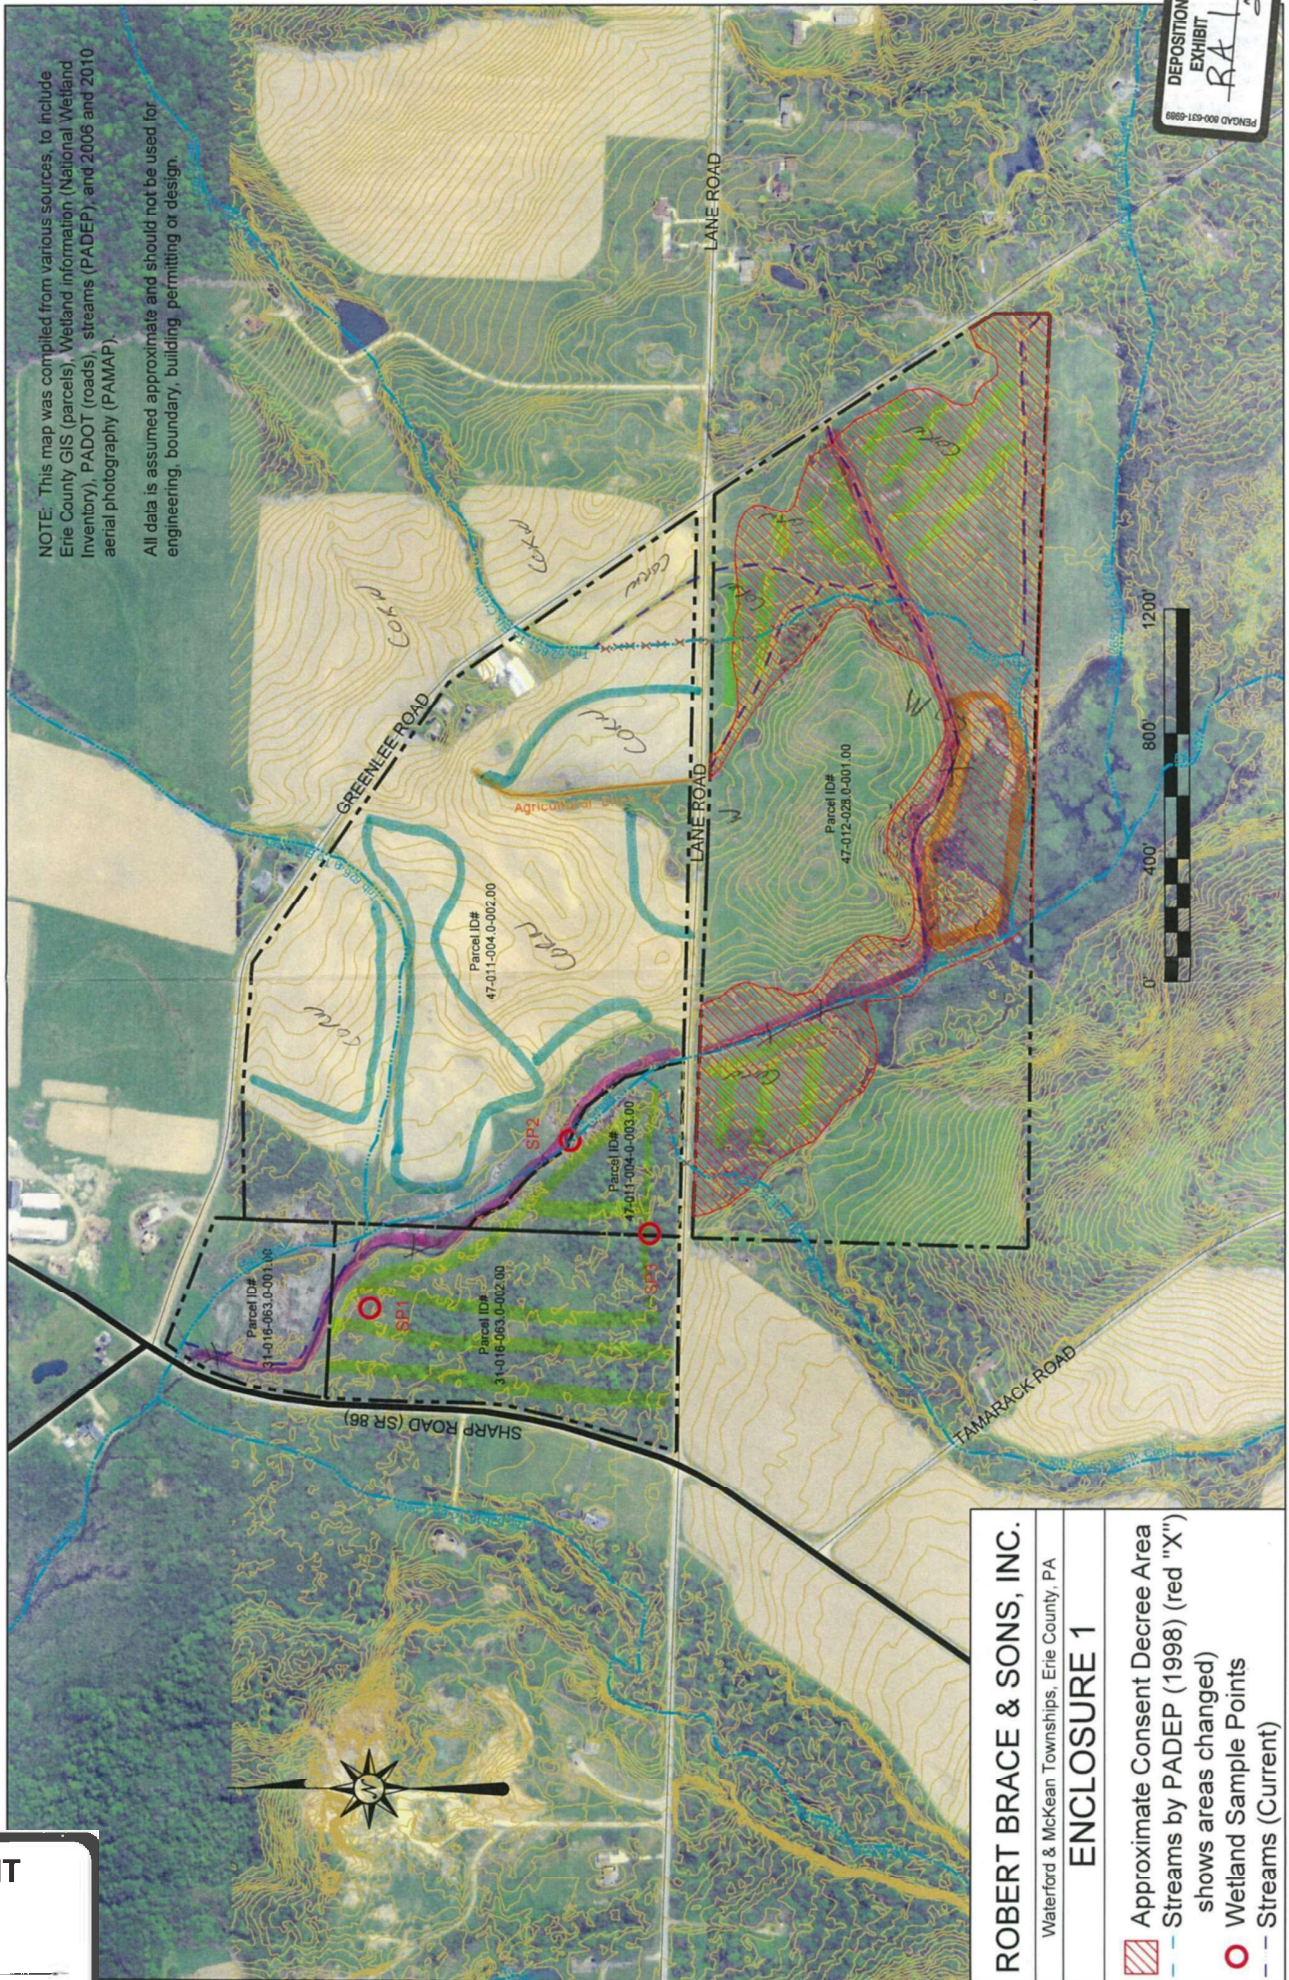

DEPOSITION
EXHIBIT
RAL
SH

NOTE: This map was compiled from various sources, to include Erie County GIS (parcels), Wetland Information (National Wetland Inventory), PADOT (roads), streams (PADEP), and 2006 and 2010 aerial photography (PAMAP).

All data is assumed approximate and should not be used for engineering, boundary, building, permitting or design.

EXHIBIT

45

ROBERT BRACE & SONS, INC.

Waterford & McKean Townships, Erie County, PA

ENCLOSURE 1

-  Approximate Consent Decree Area
-  Streams by PADEP (1998) (red "X") shows areas changed
-  Wetland Sample Points
-  Streams (Current)