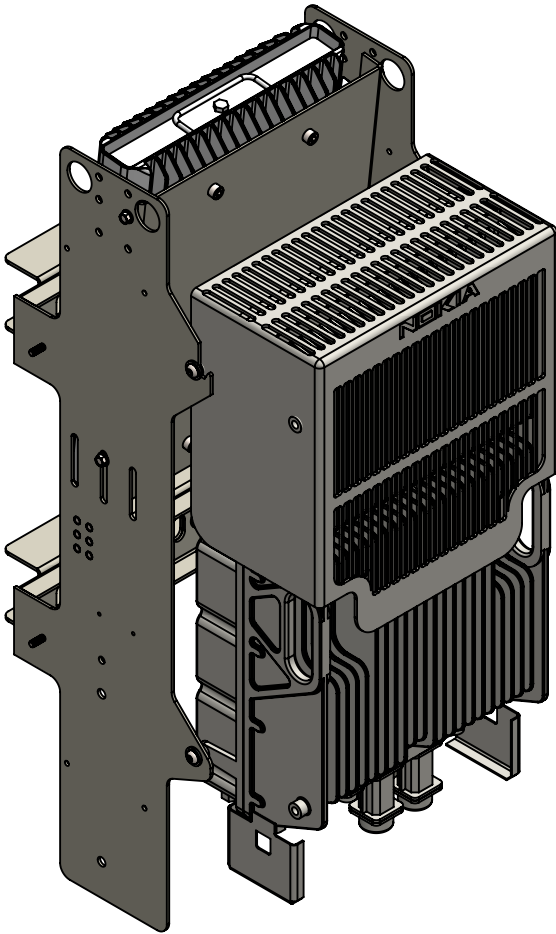

NOKIA-160W-BRKT-Pole/Wall Mount

Wireless Construction, Inc.
40 Blake Road, Standish ME 04084
Phone: (207) 642-5751 | Fax: (207) 642-5754
www.wcitowers.com

Rev2.0 -110818

NOKIA-160W-BRKT Pole/Wall Mount

Product Features:

- For use with Nokia 160 Watt Dual Airscale and Delta 1.8kw Power Supply
- Compact Size
- Diverse mounting applications; includes concrete lamp post, steel pole, wood pole applications, and wall mountable.
- Optional grounding locations
- Power supply mounting options with ability to adjust bracket for slight tilt
- Concealment Cover attachment (*cover not included in this kit**)
- Kit Includes: (2) Pole Brackets, (1) Power Supply Bracket, (1) Router Bracket, (2) 5/8 x 16" Bolts, (4) 8½" Make a Clamp, Grounding Jumper, and all associated hardware.
- Kit Allows for: Fiber MultiPort, 90Watt Radiohead, Router, and Power Supply

Product Specifications:

Model No: NOKIA-160W-BRKT

Dimension (W x H x D)	33 x 13 x 12 (inches)
Weight	16 lbs
Safety	500 lbs Vertical Load Rating
Environment	Galvanized, Weather Resistant
Cooling	Natural Cooling
Mount	Lamp post, pole or wall mountable
Construction	Aluminum/ Steel
Finish	Outdoor Powder Coating/ Natural Color

NOKIA-160W-BRKT-Pole/Wall Mount

Item	Part Number	Description	Qty
1	V-426	Main Bracket	1
2	V-125	Pole Bracket	2
3	V-427	Power Supply Bracket	1
4	V-Band	BAB-3848	2
5	8228	5/8 x 16" Square Headed Bolt	2
6	233	3"x3"x1/4" Curved Washer	2
7	V-1420-500	Flange Head Cap Screw 1/4"-20 1/2"lg	4
8	V-3816-500	Flange Head Cap Screw 3/8"-16 1/2"lg	4
9	V-1420-FLN	Flange locknut 1/4"-20 (ground bus)	12
10	V-G-12	12" Ground Jumper	1
Not Included:			
11	Delta 1.8kW	Delta DC Power Supply	1
12	B25/66a 160W	AirScale Dual RRH 4T4R B25/66a 160 W AHFIA	1