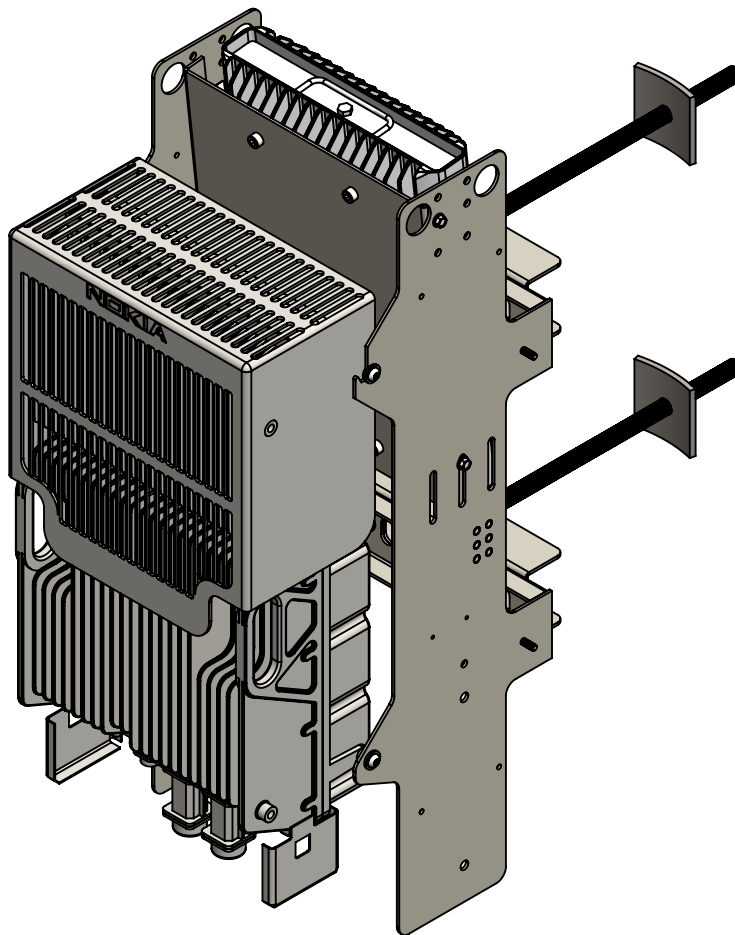

NOKIA-160W-BRKT-Pole/Wall Mount

Wireless Construction, Inc.
40 Blake Road, Standish ME 04084
Phone: (207) 642-5751 | Fax: (207) 642-5754
www.wcitowers.com

Rev2.0 -110818

NOKIA-160W-BRKT Pole/Wall Mount

Product Features:

- For use with Nokia 160 Watt Dual Airscale and Delta 1.8kw Power Supply
- Compact Size
- Diverse mounting applications; includes concrete lamp post, steel pole, wood pole applications, and wall mountable.
- Optional grounding locations
- Power supply mounting options with ability to adjust bracket for slight tilt
- Concealment Cover attachment (*cover not included in this kit**)
- Kit Includes: (2) Pole Brackets, (1) Power Supply Bracket, (1) Router Bracket, (2) 5/8 x 16" Bolts, (4) 8½" Make a Clamp, Grounding Jumper, and all associated hardware.
- Kit Allows for: Fiber MultiPort, 90Watt Radiohead, Router, and Power Supply

Product Specifications:

Model No: NOKIA-160W-BRKT

Dimension (W x H x D)	33 x 13 x 12 (inches)
Weight	16 lbs
Safety	500 lbs Vertical Load Rating
Environment	Galvanized, Weather Resistant
Cooling	Natural Cooling
Mount	Lamp post, pole or wall mountable
Construction	Aluminum/ Steel
Finish	Outdoor Powder Coating/ Natural Color

NOKIA-160W-BRKT-Pole/Wall Mount

Item	Part Number	Description	Qty
1	V-426	Main Bracket	1
2	V-125	Pole Bracket	2
3	V-427	Power Supply Bracket	1
4	V-Band	BAB-3848	2
5	8228	5/8 x 16" Square Headed Bolt	2
6	233	3"x3"x1/4" Curved Washer	2
7	V-1420-500	Flange Head Cap Screw 1/4"-20 1/2"lg	4
8	V-3816-500	Flange Head Cap Screw 3/8"-16 1/2"lg	4
9	V-1420-FLN	Flange locknut 1/4"-20 (ground bus)	12
10	V-G-12	12" Ground Jumper	1
Not Included:			
11	Delta 1.8kW	Delta DC Power Supply	1
12	B25/66a 160W	AirScale Dual RRH 4T4R B25/66a 160 W AHFIA	1