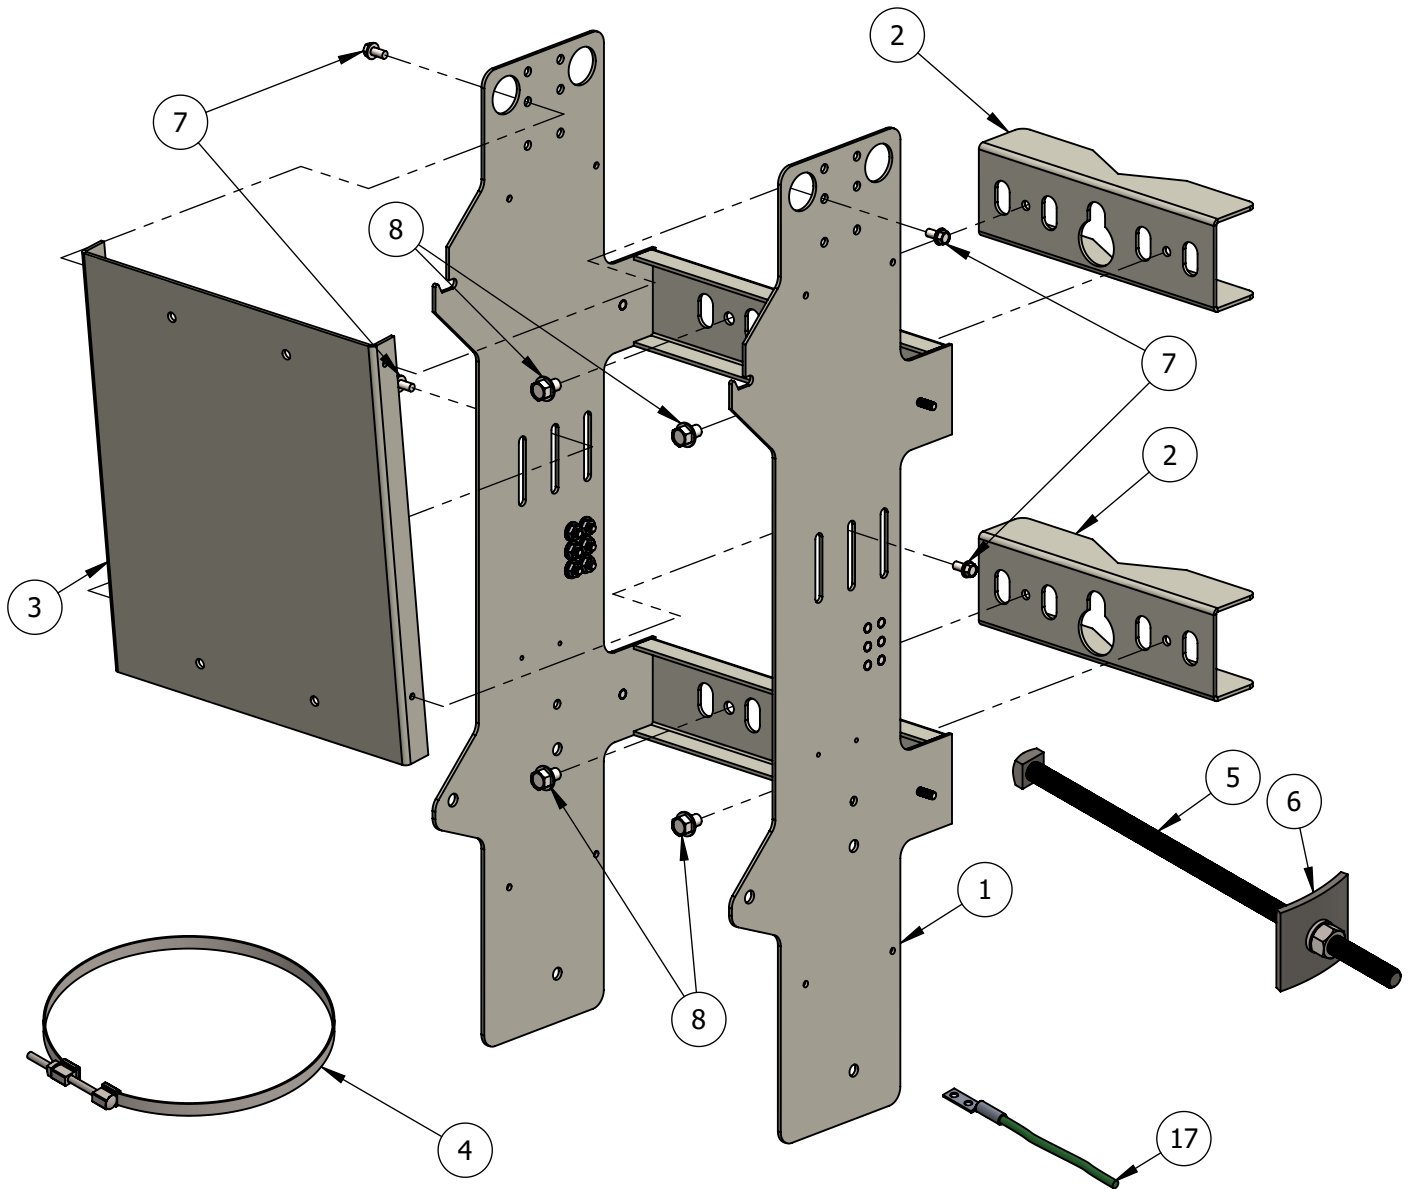

- For use with Nokia 160 Watt Dual Airscale and Delta 1.8kw Power Supply
- Compact Size
- Diverse mounting applications; includes concrete lamp post, steel pole, wood pole applications, and wall mountable.
- Optional grounding locations
- Power supply mounting options with ability to adjust bracket for slight tilt
- Concealment Cover attachment (*cover not included in this kit**)
- Kit Includes: (2) Pole Brackets, (1) Power Supply Bracket, (1) Router Bracket, (2) 5/8 x 16" Bolts, (4) 8½" Make a Clamp, Grounding Jumper, and all associated hardware.
- Kit Allows for: Fiber MultiPort, 90Watt Radiohead, Router, and Power Supply

Product Specifications:

Model No: NOKIA-160W-BRKT

Dimension (W x H x D)	33 x 13 x 12 (inches)
Weight	16 lbs
Safety	500 lbs Vertical Load Rating
Environment	Galvanized, Weather Resistant
Cooling	Natural Cooling
Mount	Lamp post, pole or wall mountable
Construction	Aluminum/ Steel
Finish	Outdoor Powder Coating/ Natural Color

NOKIA-160W-BRKT-Pole/Wall Mount

Item	Part Number	Description	Qty
1	V-426	Main Bracket	1
2	V-125	Pole Bracket	2
3	V-427	Power Supply Bracket	1
4	V-Band	BAB-3848	2
5	8228	5/8 x 16" Square Headed Bolt	2
6	233	3"x3"x1/4" Curved Washer	2
7	V-1420-500	Flange Head Cap Screw 1/4"-20 1/2"lg	4
8	V-3816-500	Flange Head Cap Screw 3/8"-16 1/2"lg	4
9	V-1420-FLN	Flange locknut 1/4"-20 (ground bus)	12
10	V-G-12	12" Ground Jumper	1
Not Included:			
11	Delta 1.8kW	Delta DC Power Supply	1
12	B25/66a 160W	AirScale Dual RRH 4T4R B25/66a 160 W AHFIA	1