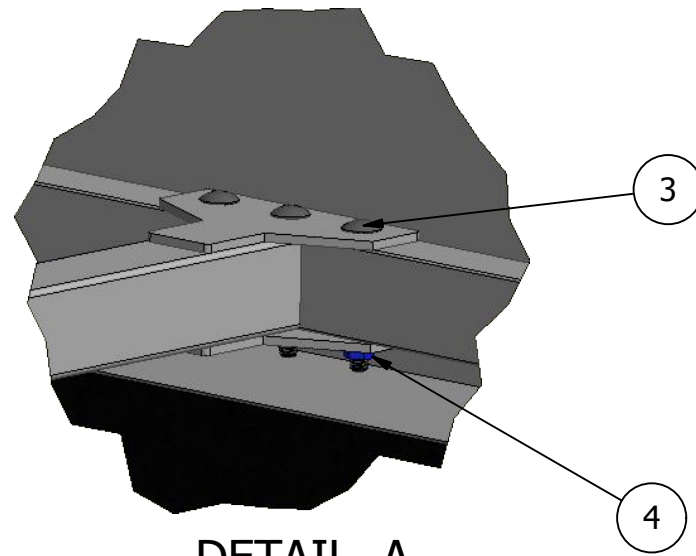

Pile Driver Leaf Plow

NOTE: Part Number: DTPD3650-2 D'ttach Pile Driver Leaf Plow - Includes all parts below.

Note:

1) When referencing Left and Right sides of the machine, we always refer to the operator's Left and Right

2) Scan the QR code below for a video of the installation procedure:

DETAIL A

J.C.B

REVISION HISTORY	
REV	DATE
B	1/25/2021

Parts List			
ITEM	QTY	PART NUMBER	DESCRIPTION
1	1	69730015	Hitch Weldment Assembly (Includes Item 2)
2	1	69730034	Alignment Arrow Decal
3	3	69730016	3/8-16 X 3" LG Square Neck Carriage Bolt
4	11	69730014	3/8-16 Flanged Nut
5	8	69730013	3/8-16 X 1" LG Square Neck Carriage Bolt

Main Plow Plate Parts List

Parts List			
ITEM	QTY	PART NUMBER	DESCRIPTION
1	1	69730004	Main Plow Plate
2	1	69730003HD	Main Plow Plate Rubber Strip Heavy Duty
3	1	69730009	Rubber Strip Mounting Plate
4	1	69730017.1	Adjustable Sliding Bracket Right
5	1	69730018.1	Adjustable Sliding Bracket Left
6	6	69730016	3/8-16 X 3" LG Square Neck Carriage Bolt
7	17	69730014	3/8-16 Flanged Nut
8	4	69860075	3/8-16 Nylock Nut
9	8	69730033	Large Flat Washer 1.5" OD
10	9	69713125	3/8-16 X 1.25" LG Square Neck Carriage Bolt
11	1	69730019	Frame Weldment
12	4	69730013	3/8-16 X 1" LG Square Neck Carriage Bolt
13	2	69730021	Square Tube End Cap
14	4	69730022	Sliding Bracket Spacer
15	4	69730023	Bolt Cap
16	2	69730001	Down Pressure Spring
17	1	69730024	Pile Driver Plow Decal
18	1	69730025	Danger Decal
19	1	69730026	Notice Decal
20	1	69730027	Edge Guard Main Plow Plate Top 34" LG
21	2	69730028	Edge Guard Main Plow Plate Handle 6.5" LG
22	2	69730029	Edge Guard Main Plow Plate Handle 5.5" LG