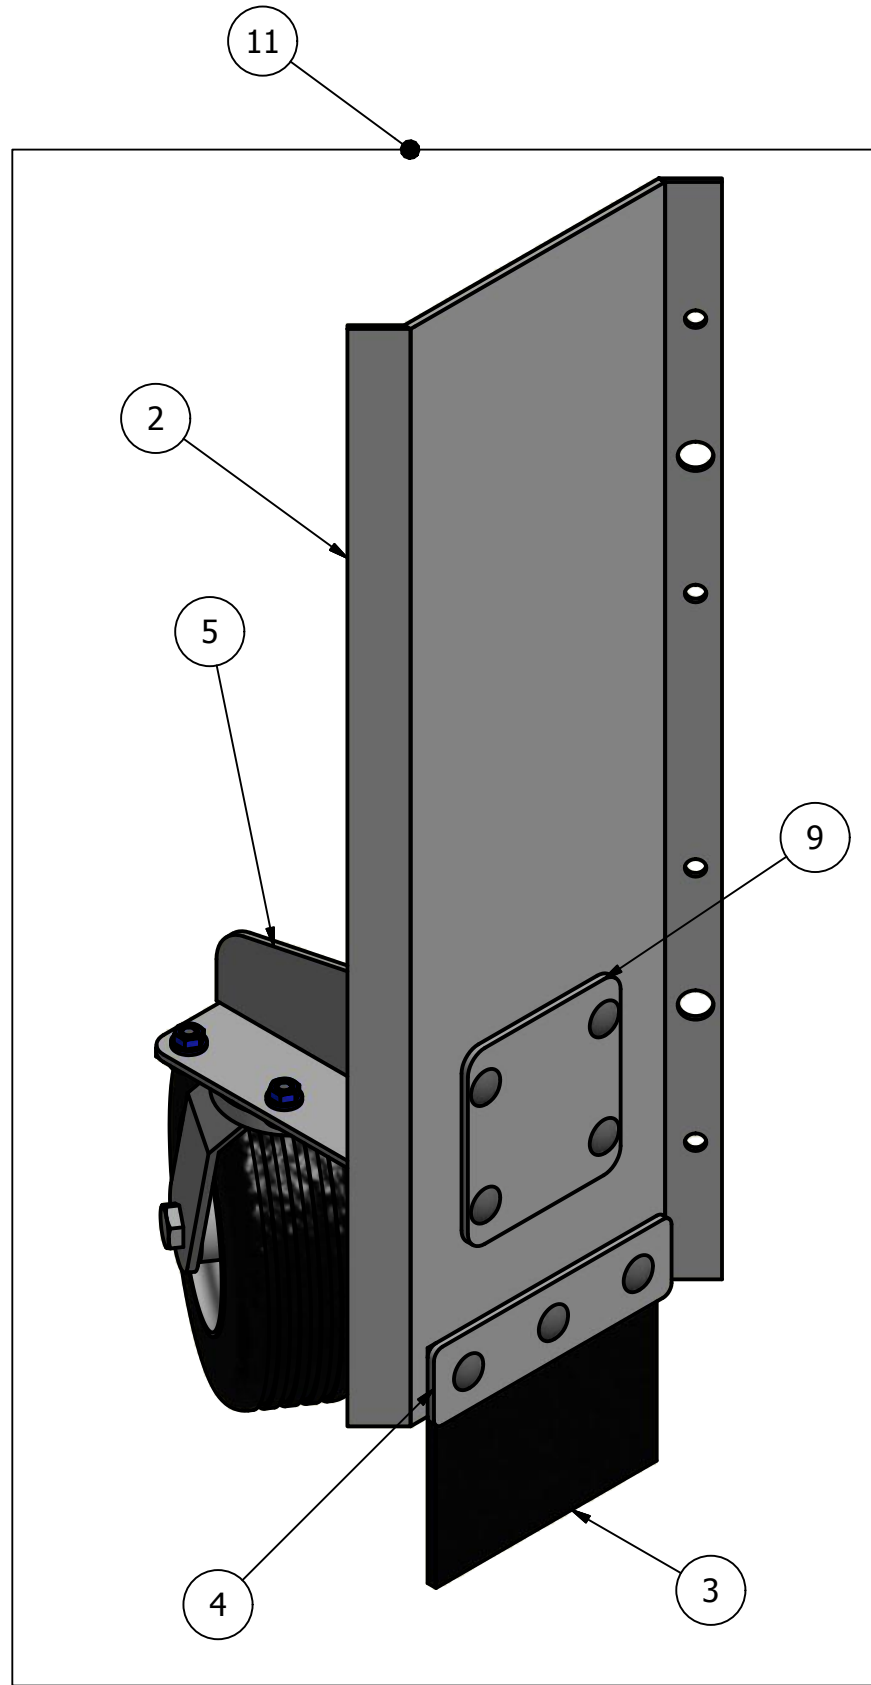

Wing Plow Plates Parts List

Parts List			
ITEM	QTY	PART NUMBER	DESCRIPTION
1	1	69730006	Left Wing Plate
2	1	69730005	Right Wing Plate
3	2	69730002HD	Wing Rubber Strip Heavy Duty
4	2	69730008	Wing Rubber Mounting Plate
5	2	69730030HD	Wheel Bracket Assembly Heavu Duty
6	2	69730031	Flat Free Caster, Swivel
7	8	69730032	3/8-16 X 3/4" LG Square Neck Carriage Bolt
8	22	69730014	3/8-16 Flanged Nut
9	2	69730007	Wheel Bracket Reinforcement Plate
10	14	69730013	3/8-16 X 1" LG Square Neck Carriage Bolt
11	1	69730012	Right Wing Assembly (Includes All Items 2-10)
12	1	69730011	Left Wing Assembly (Includes All Items 1,3-10)