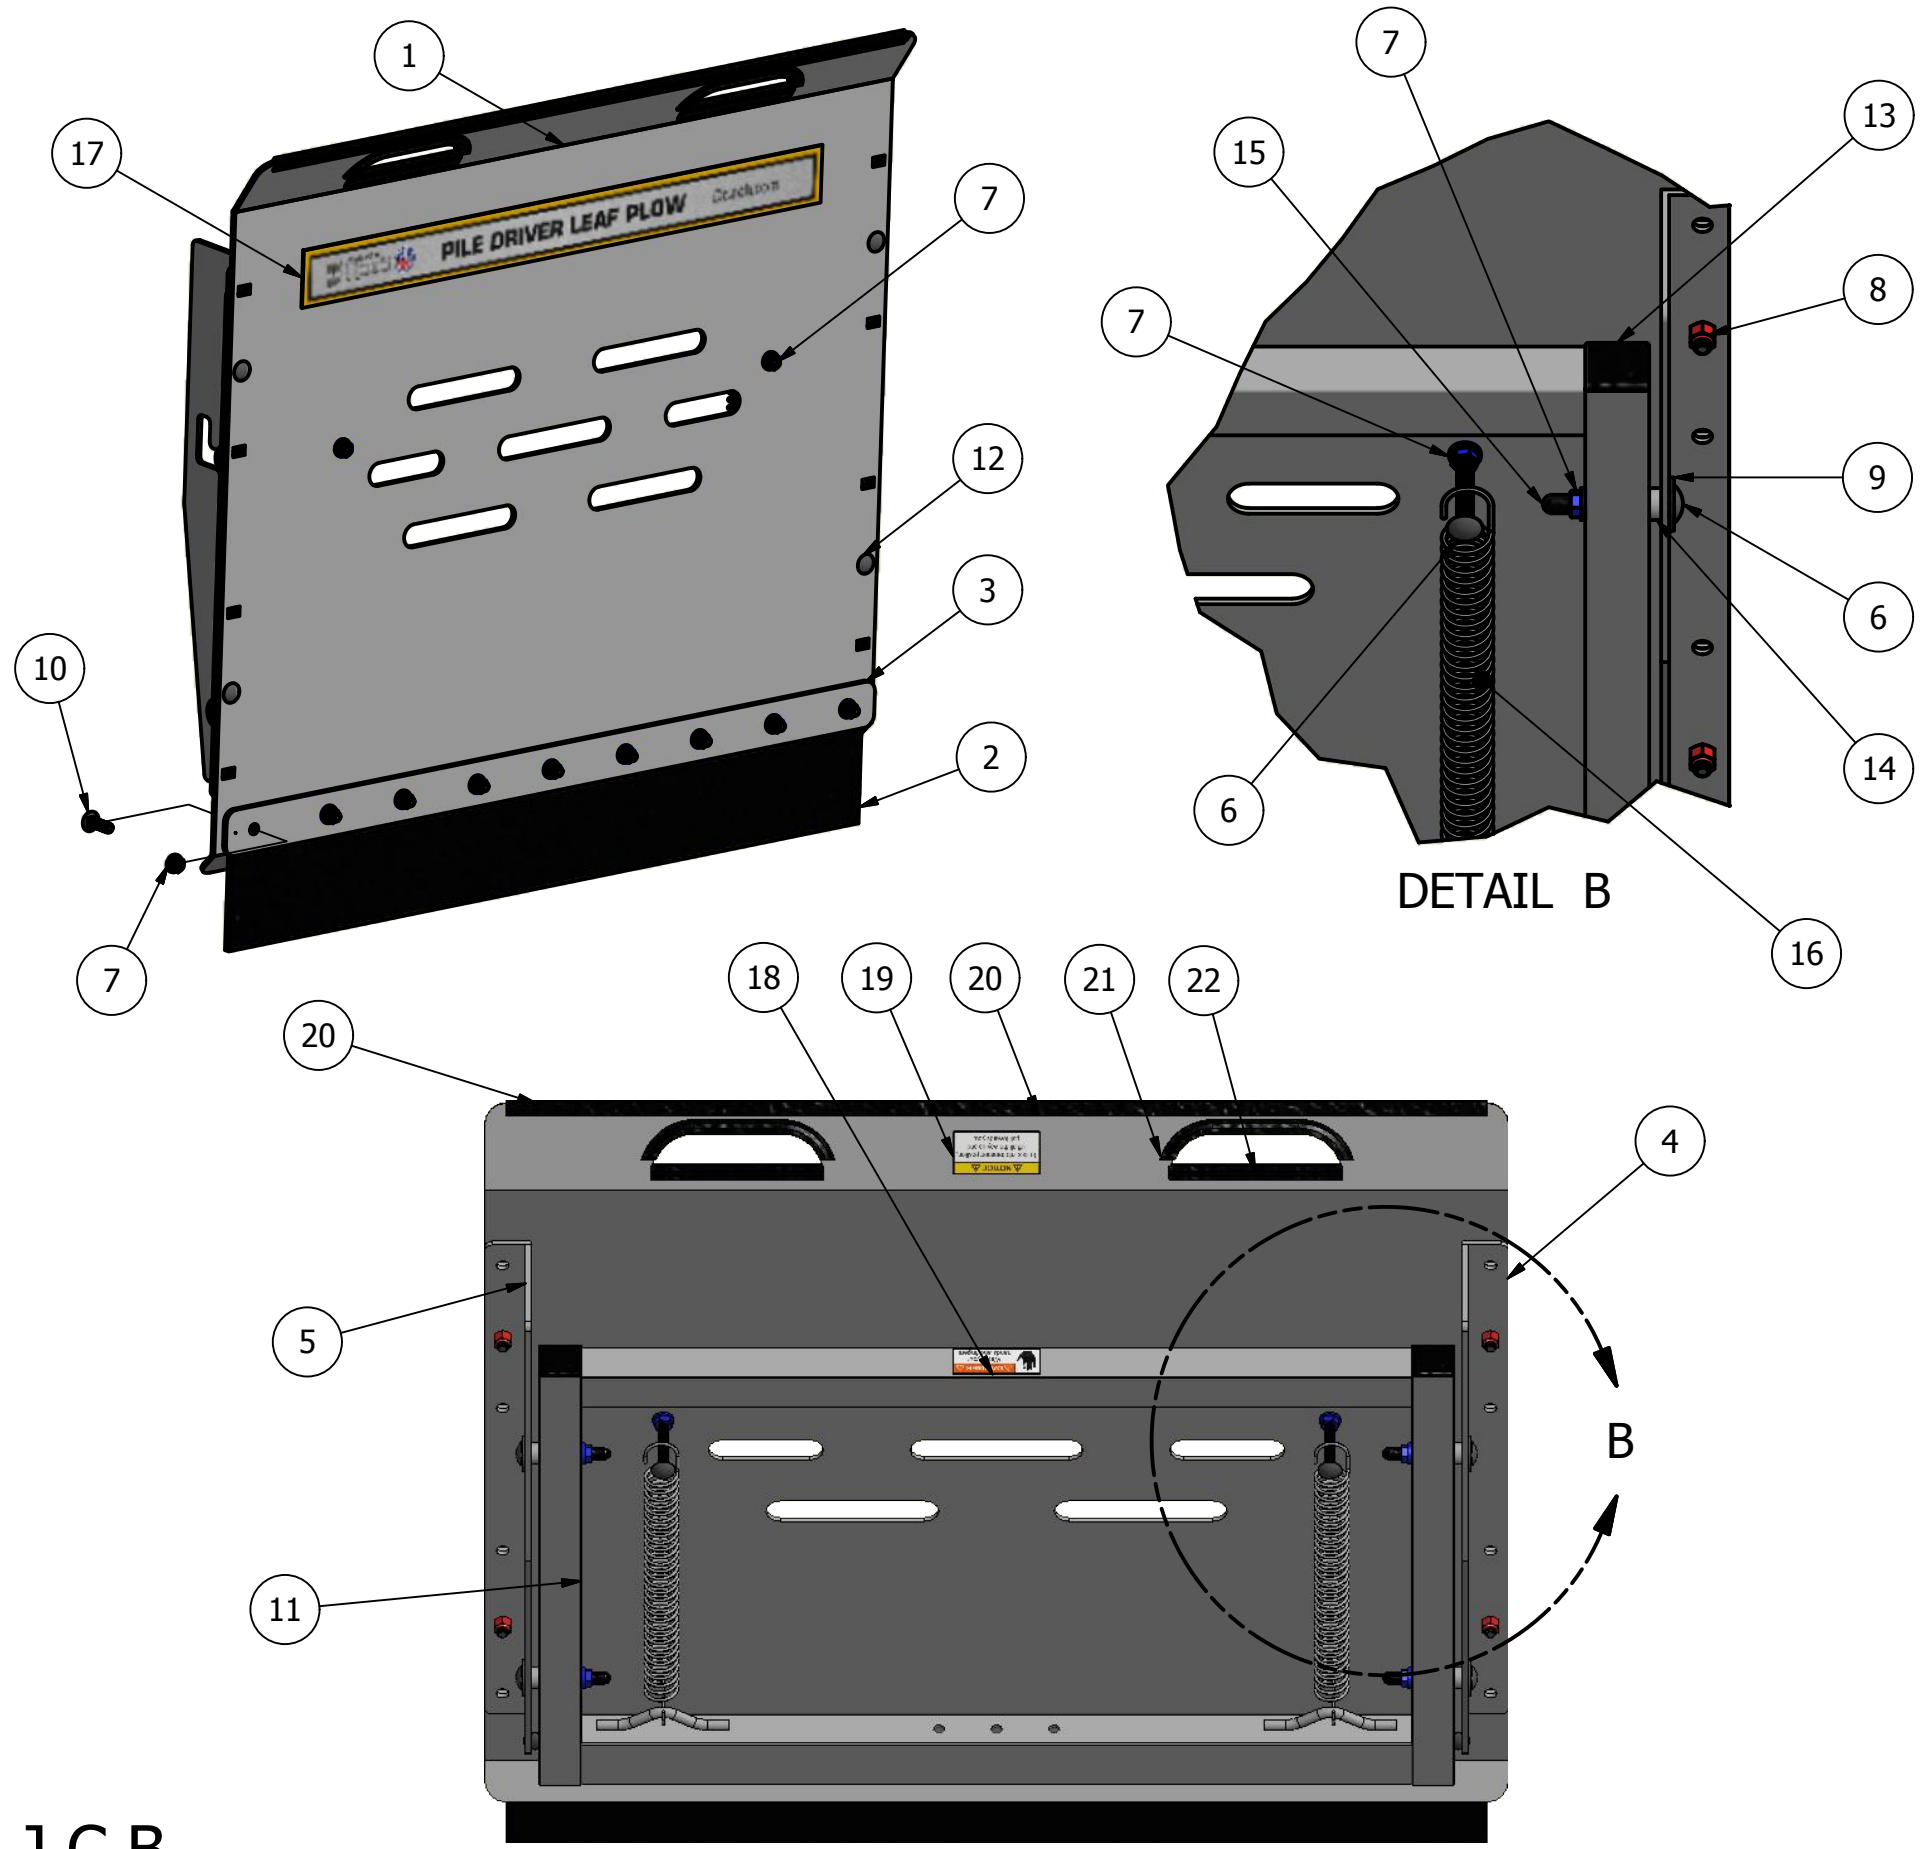

Pile Driver Leaf Plow

NOTE: Part Number: DTPD3650-2 D'ttach Pile Driver Leaf Plow - Includes all parts below.

Note:

1) When referencing Left and Right sides of the machine, we always refer to the operator's Left and Right

2) Scan the QR code below for a video of the installation procedure:

DETAIL A

J.C.B

REVISION HISTORY	
REV	DATE
B	1/25/2021

Parts List			
ITEM	QTY	PART NUMBER	DESCRIPTION
1	1	69730015	Hitch Weldment Assembly (Includes Item 2)
2	1	69730034	Alignment Arrow Decal
3	3	69730016	3/8-16 X 3" LG Square Neck Carriage Bolt
4	11	69730014	3/8-16 Flanged Nut
5	8	69730013	3/8-16 X 1" LG Square Neck Carriage Bolt

Main Plow Plate Parts List

Parts List			
ITEM	QTY	PART NUMBER	DESCRIPTION
1	1	69730004	Main Plow Plate
2	1	69730003HD	Main Plow Plate Rubber Strip Heavy Duty
3	1	69730009	Rubber Strip Mounting Plate
4	1	69730017.1	Adjustable Sliding Bracket Right
5	1	69730018.1	Adjustable Sliding Bracket Left
6	6	69730016	3/8-16 X 3" LG Square Neck Carriage Bolt
7	17	69730014	3/8-16 Flanged Nut
8	4	69860075	3/8-16 Nylock Nut
9	8	69730033	Large Flat Washer 1.5" OD
10	9	69713125	3/8-16 X 1.25" LG Square Neck Carriage Bolt
11	1	69730019	Frame Weldment
12	4	69730013	3/8-16 X 1" LG Square Neck Carriage Bolt
13	2	69730021	Square Tube End Cap
14	4	69730022	Sliding Bracket Spacer
15	4	69730023	Bolt Cap
16	2	69730001	Down Pressure Spring
17	1	69730024	Pile Driver Plow Decal
18	1	69730025	Danger Decal
19	1	69730026	Notice Decal
20	1	69730027	Edge Guard Main Plow Plate Top 34" LG
21	2	69730028	Edge Guard Main Plow Plate Handle 6.5" LG
22	2	69730029	Edge Guard Main Plow Plate Handle 5.5" LG