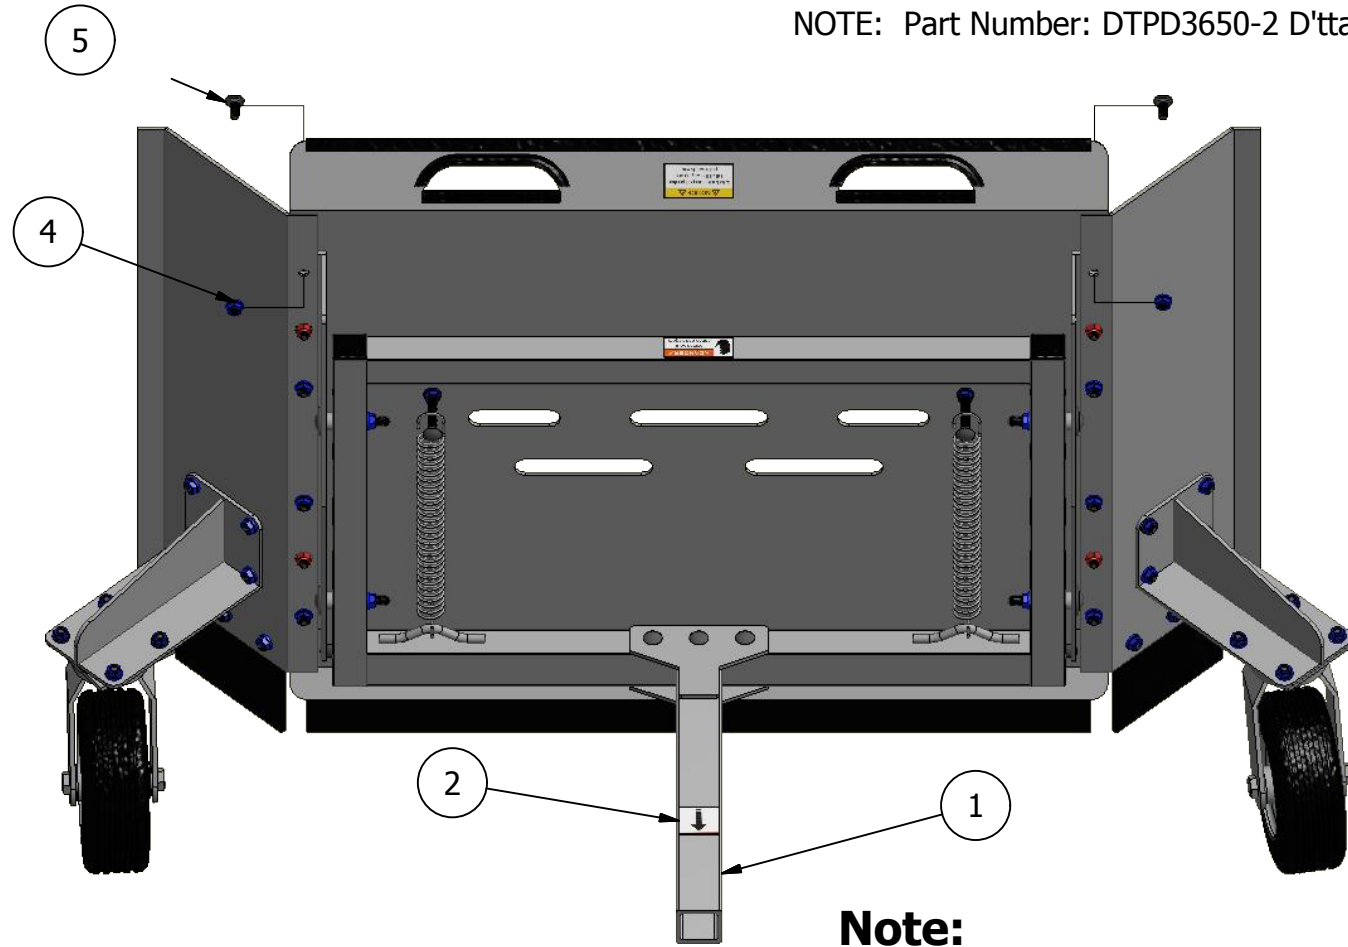

Pile Driver Leaf Plow

NOTE: Part Number: DTPD3650-2 D'ttach Pile Driver Leaf Plow - Includes all parts below.

Note:

1) When referencing Left and Right sides of the machine, we always refer to the operator's Left and Right

2) Scan the QR code below for a video of the installation procedure:

DETAIL A

J.C.B

REVISION HISTORY	
REV	DATE
B	1/25/2021

Parts List			
ITEM	QTY	PART NUMBER	DESCRIPTION
1	1	69730015	Hitch Weldment Assembly (Includes Item 2)
2	1	69730034	Alignment Arrow Decal
3	3	69730016	3/8-16 X 3" LG Square Neck Carriage Bolt
4	11	69730014	3/8-16 Flanged Nut
5	8	69730013	3/8-16 X 1" LG Square Neck Carriage Bolt

Main Plow Plate Parts List

Parts List			
ITEM	QTY	PART NUMBER	DESCRIPTION
1	1	69730004	Main Plow Plate
2	1	69730003HD	Main Plow Plate Rubber Strip Heavy Duty
3	1	69730009	Rubber Strip Mounting Plate
4	1	69730017.1	Adjustable Sliding Bracket Right
5	1	69730018.1	Adjustable Sliding Bracket Left
6	6	69730016	3/8-16 X 3" LG Square Neck Carriage Bolt
7	17	69730014	3/8-16 Flanged Nut
8	4	69860075	3/8-16 Nylock Nut
9	8	69730033	Large Flat Washer 1.5" OD
10	9	69713125	3/8-16 X 1.25" LG Square Neck Carriage Bolt
11	1	69730019	Frame Weldment
12	4	69730013	3/8-16 X 1" LG Square Neck Carriage Bolt
13	2	69730021	Square Tube End Cap
14	4	69730022	Sliding Bracket Spacer
15	4	69730023	Bolt Cap
16	2	69730001	Down Pressure Spring
17	1	69730024	Pile Driver Plow Decal
18	1	69730025	Danger Decal
19	1	69730026	Notice Decal
20	1	69730027	Edge Guard Main Plow Plate Top 34" LG
21	2	69730028	Edge Guard Main Plow Plate Handle 6.5" LG
22	2	69730029	Edge Guard Main Plow Plate Handle 5.5" LG