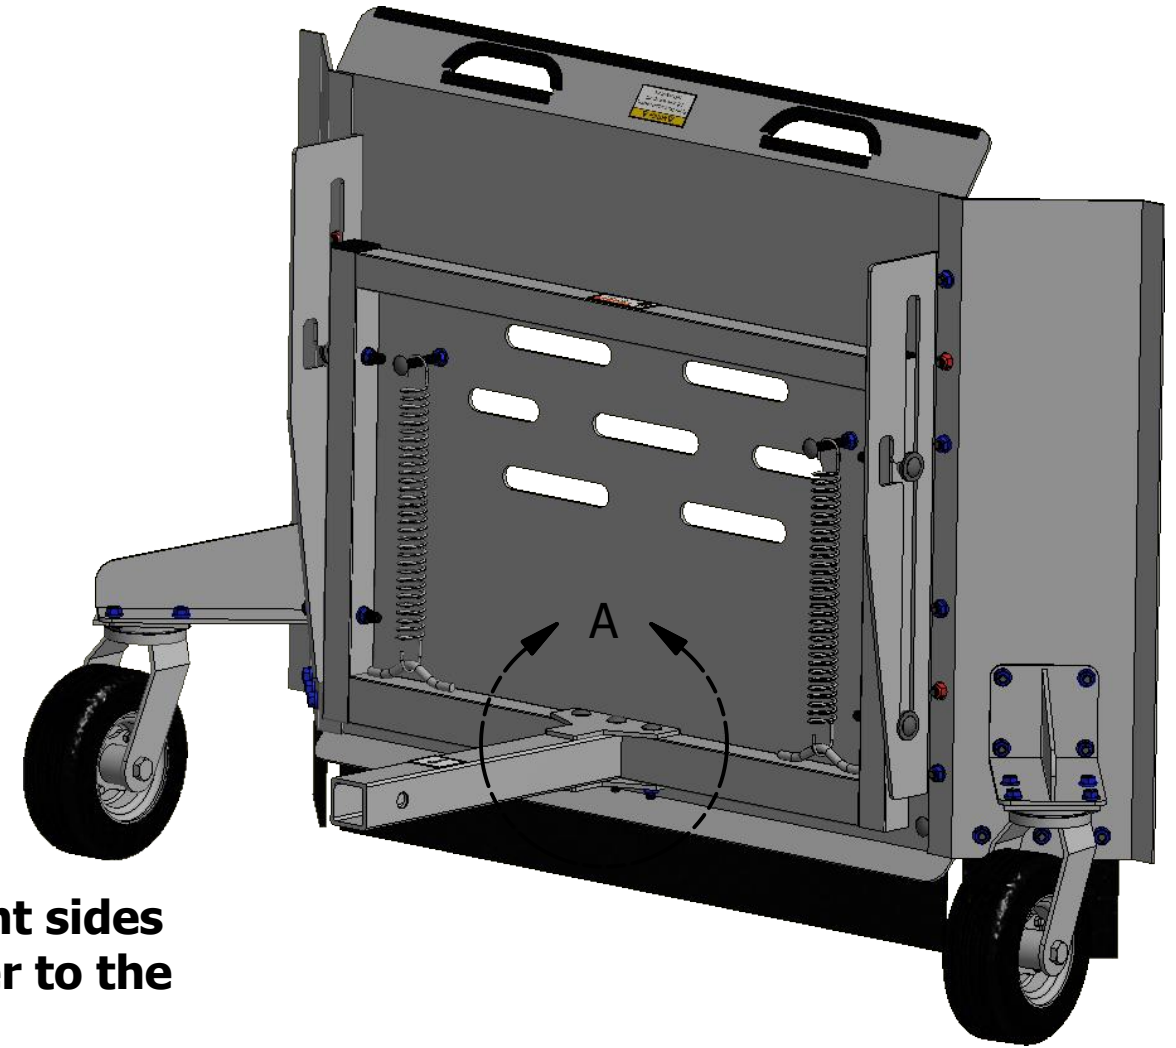

Pile Driver Leaf Plow

NOTE: Part Number: DTPD3650-2 D'ttach Pile Driver Leaf Plow - Includes all parts below.

Note:

1) When referencing Left and Right sides of the machine, we always refer to the operator's Left and Right

2) Scan the QR code below for a video of the installation procedure:

DETAIL A

J.C.B

REVISION HISTORY	
REV	DATE
B	1/25/2021

Parts List			
ITEM	QTY	PART NUMBER	DESCRIPTION
1	1	69730015	Hitch Weldment Assembly (Includes Item 2)
2	1	69730034	Alignment Arrow Decal
3	3	69730016	3/8-16 X 3" LG Square Neck Carriage Bolt
4	11	69730014	3/8-16 Flanged Nut
5	8	69730013	3/8-16 X 1" LG Square Neck Carriage Bolt

Main Plow Plate Parts List

Parts List			
ITEM	QTY	PART NUMBER	DESCRIPTION
1	1	69730004	Main Plow Plate
2	1	69730003HD	Main Plow Plate Rubber Strip Heavy Duty
3	1	69730009	Rubber Strip Mounting Plate
4	1	69730017.1	Adjustable Sliding Bracket Right
5	1	69730018.1	Adjustable Sliding Bracket Left
6	6	69730016	3/8-16 X 3" LG Square Neck Carriage Bolt
7	17	69730014	3/8-16 Flanged Nut
8	4	69860075	3/8-16 Nylock Nut
9	8	69730033	Large Flat Washer 1.5" OD
10	9	69713125	3/8-16 X 1.25" LG Square Neck Carriage Bolt
11	1	69730019	Frame Weldment
12	4	69730013	3/8-16 X 1" LG Square Neck Carriage Bolt
13	2	69730021	Square Tube End Cap
14	4	69730022	Sliding Bracket Spacer
15	4	69730023	Bolt Cap
16	2	69730001	Down Pressure Spring
17	1	69730024	Pile Driver Plow Decal
18	1	69730025	Danger Decal
19	1	69730026	Notice Decal
20	1	69730027	Edge Guard Main Plow Plate Top 34" LG
21	2	69730028	Edge Guard Main Plow Plate Handle 6.5" LG
22	2	69730029	Edge Guard Main Plow Plate Handle 5.5" LG