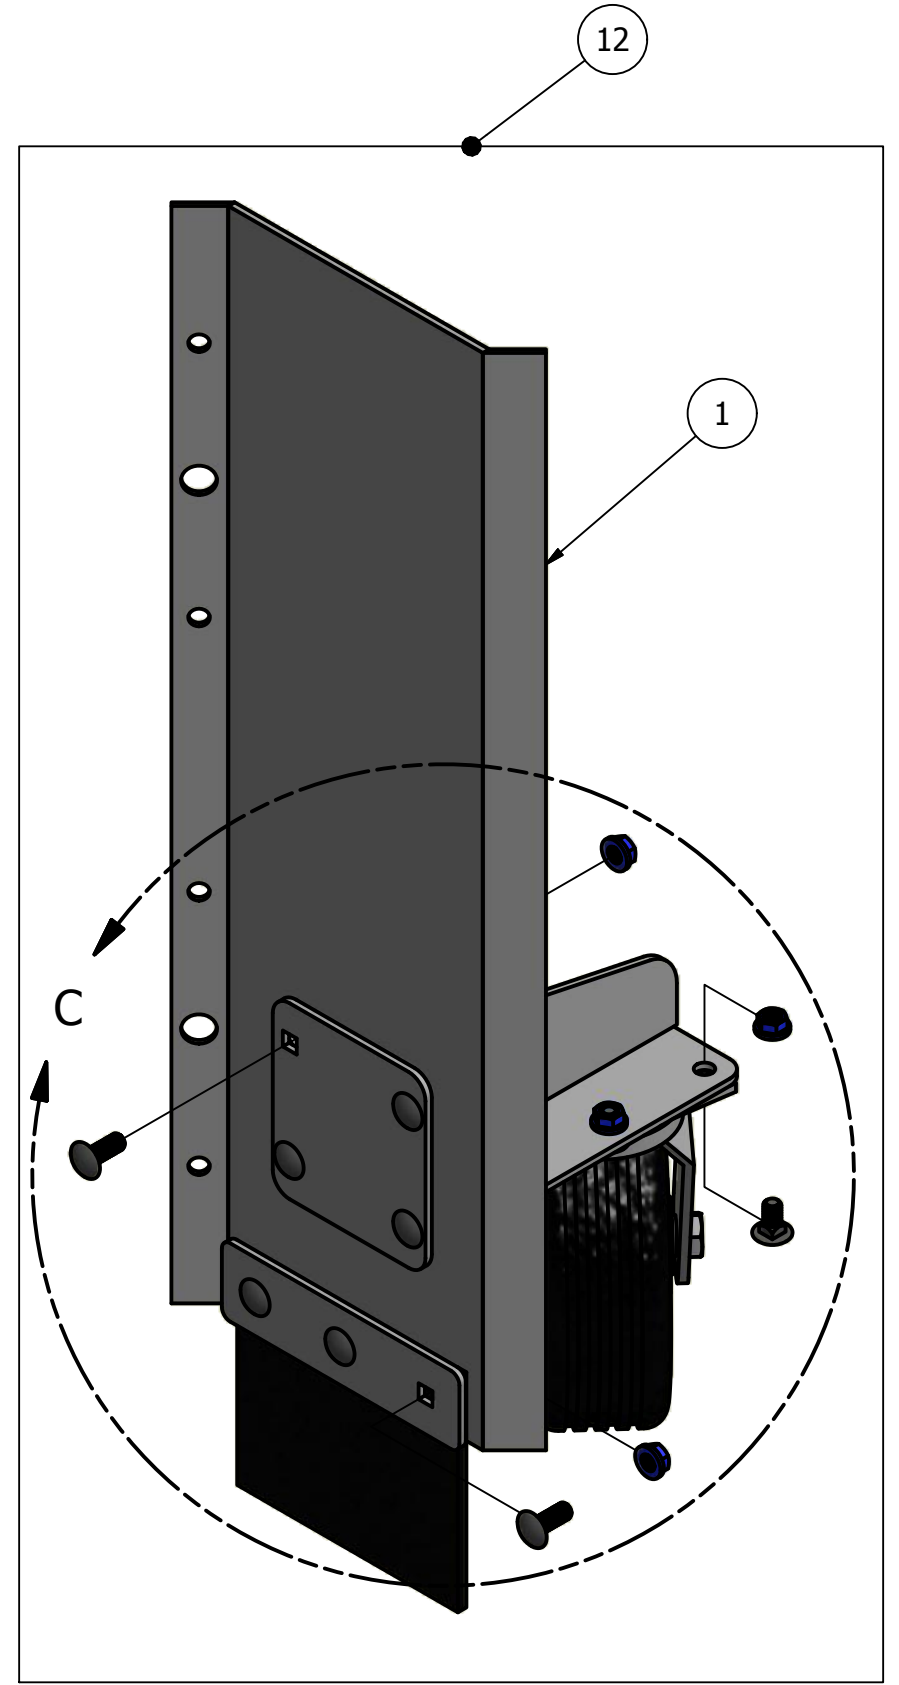

Wing Plow Plates Parts List

Parts List			
ITEM	QTY	PART NUMBER	DESCRIPTION
1	1	69730006	Left Wing Plate
2	1	69730005	Right Wing Plate
3	2	69730002HD	Wing Rubber Strip Heavy Duty
4	2	69730008	Wing Rubber Mounting Plate
5	2	69730030HD	Wheel Bracket Assembly Heavu Duty
6	2	69730031	Flat Free Caster, Swivel
7	8	69730032	3/8-16 X 3/4" LG Square Neck Carriage Bolt
8	22	69730014	3/8-16 Flanged Nut
9	2	69730007	Wheel Bracket Reinforcement Plate
10	14	69730013	3/8-16 X 1" LG Square Neck Carriage Bolt
11	1	69730012	Right Wing Assembly (Includes All Items 2-10)
12	1	69730011	Left Wing Assembly (Includes All Items 1,3-10)