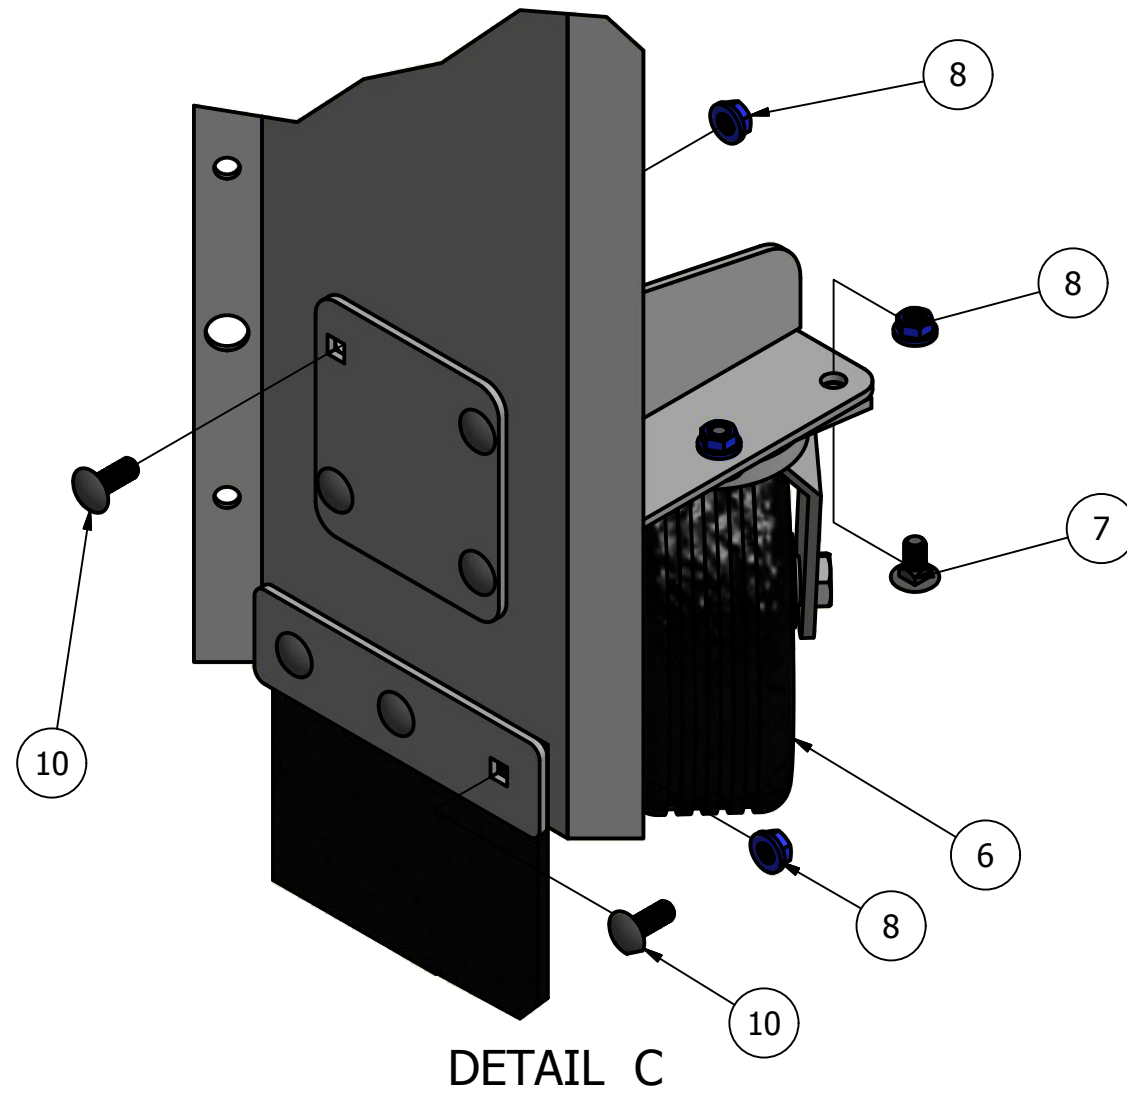

Wing Plow Plates Parts List

Parts List			
ITEM	QTY	PART NUMBER	DESCRIPTION
1	1	69730006	Left Wing Plate
2	1	69730005	Right Wing Plate
3	2	69730002HD	Wing Rubber Strip Heavy Duty
4	2	69730008	Wing Rubber Mounting Plate
5	2	69730030HD	Wheel Bracket Assembly Heavu Duty
6	2	69730031	Flat Free Caster, Swivel
7	8	69730032	3/8-16 X 3/4" LG Square Neck Carriage Bolt
8	22	69730014	3/8-16 Flanged Nut
9	2	69730007	Wheel Bracket Reinforcement Plate
10	14	69730013	3/8-16 X 1" LG Square Neck Carriage Bolt
11	1	69730012	Right Wing Assembly (Includes All Items 2-10)
12	1	69730011	Left Wing Assembly (Includes All Items 1,3-10)