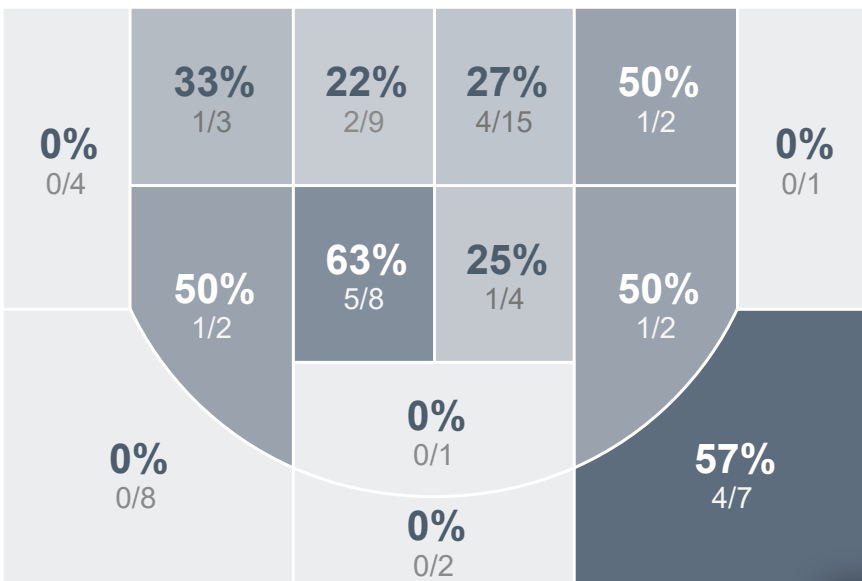

Dickinson High School