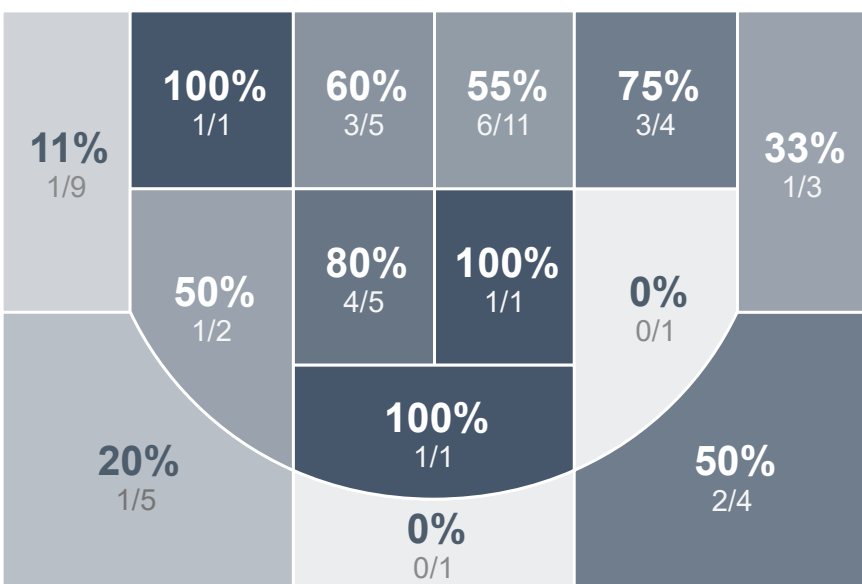

Watford City Girls Basketball