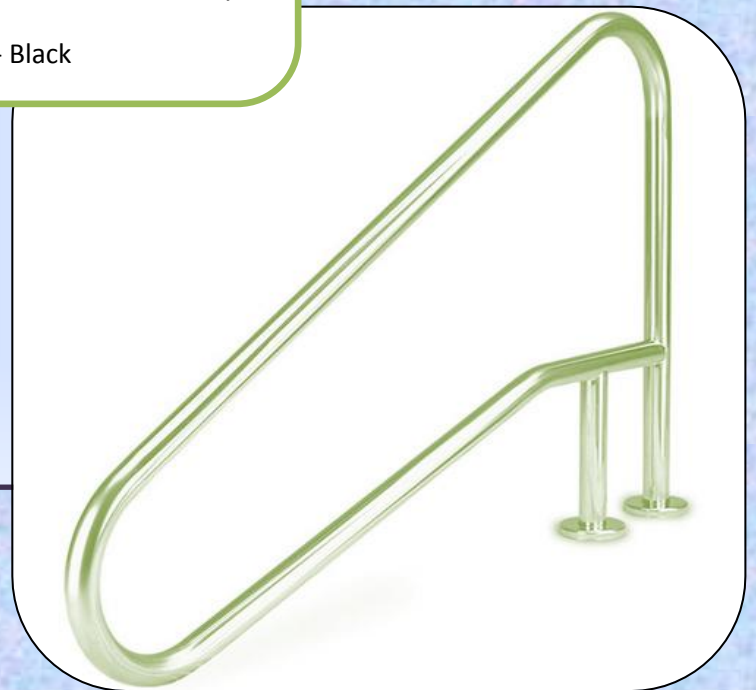

POWDER COAT COLORS

- 1 - White
- 2 - Earth
- 3 - Coppervein
- 4 - Light Gray
- 5 - Hammertone Gray
- 6 - Black

**BRACED RAIL – 4 BEND** P/N: D4BD049

1434 Stainless Steel \$320.00

4237 Powder Coated \$449.00

2199 Cups and Anchors 34.99 each (Need Two)

Eustcusions \$12.00 each (Need Two) (Usually come with rail.)

Labor \$255.00

**TOTAL INSTALL**

Stainless \$650.00 to \$700.00

Powder Coated \$770.00 to \$820.00

Coupon / Offer cannot be combined with any other Coupon / Offer. No Cash Value