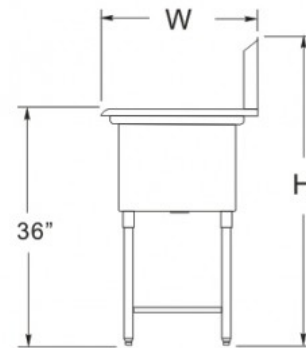

WICKETTS STAINLESS SPECIFICATION

Stainless Steel
Sink 4-TUB 2- DB

- ALL MADE OF TYPE 304 STAINLESS STEEL
- STAINLESS STEEL LEGS WITH CROSS BRACING FOR FIRM SUPPORT
- EXTRA WELDED UNDER TUBS FOR LONGEVITY.
- STRAINERS INCLUDED

Product Number	Ga	DBRD Side	DBRD length	Bowl Size (Inch)			Overall Size (Inch)		
				W	L	D	W	L	H
WE 1620-4D18	18	L & R	18	20	16	12	26	100 1/4"	45

Wicketts Stainless, LLC.
2618 San Miguel DR. Bldg.# 376
Newport Beach, CA 92660
Tel: 951-858-2548
Fax: 951-638-9059
www.wickettsstainless.com
Sales@wickettsstainless.com