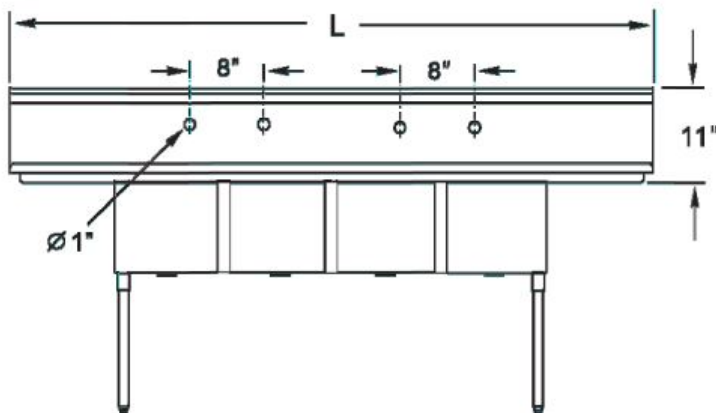

WICKETTS STAINLESS SPECIFICATION

Stainless Steel
Sink 4-TUB 2- DB

- ALL MADE OF TYPE 304 STAINLESS STEEL
- STAINLESS STEEL LEGS WITH CROSS BRACING FOR FIRM SUPPORT
- EXTRA WELDED UNDER TUBS FOR LONGEVITY.
- STRAINERS INCLUDED

Product Number	Ga	DBRD Side	DBRD length	Bowl Size (Inch)			Overall Size (Inch)		
				W	L	D	W	L	H
WE 1620-4D18	18	L & R	18	20	16	12	26	100 1/4"	45

Wicketts Stainless, LLC.
2618 San Miguel DR. Bldg.# 376
Newport Beach, CA 92660
Tel: 951-858-2548
Fax: 951-638-9059
www.wickettsstainless.com
Sales@wickettsstainless.com