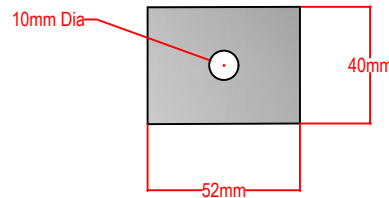

J6 Pole handles (straight or offset)

J6 S (Straight)

J6 C (Offset)

Fixing Centres

10mm Dia

10mm Dia

Please specify if you are ordering handles at overall length, or centre to centre sizes and if straight or cranked brackets are required.