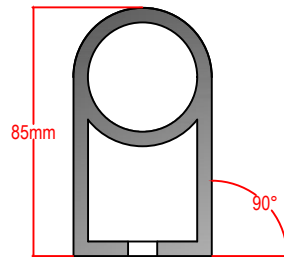

J6 Pole handles (straight or offset)

J6 S (Straight)

J6 C (Offset)

Fixing Centres

10mm Dia

10mm Dia

Please specify if you are ordering handles at overall length, or centre to centre sizes and if straight or cranked brackets are required.