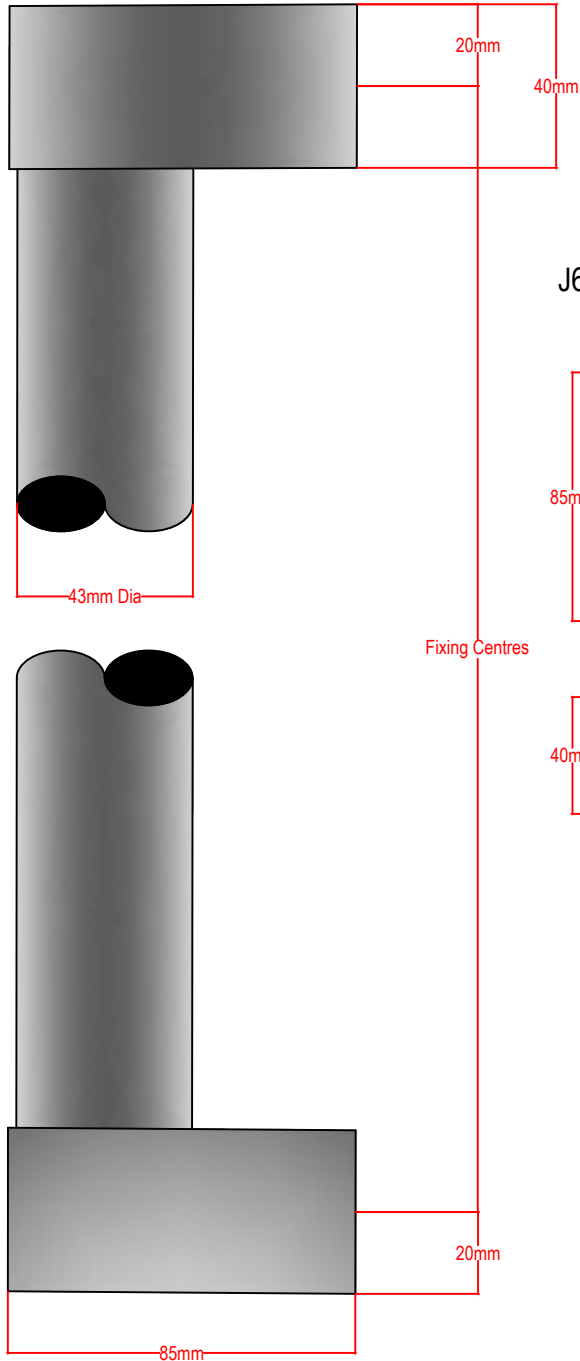

J6 Pole handles (straight or offset)

J6 S (Straight)

J6 C (Offset)

Fixing Centres

10mm Dia

10mm Dia

Please specify if you are ordering handles at overall length, or centre to centre sizes and if straight or cranked brackets are required.