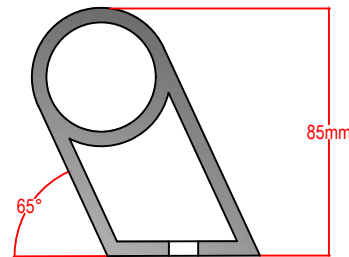

J6 Pole handles (straight or offset)

J6 S (Straight)

J6 C (Offset)

Fixing Centres

10mm Dia

10mm Dia

Please specify if you are ordering handles at overall length, or centre to centre sizes and if straight or cranked brackets are required.