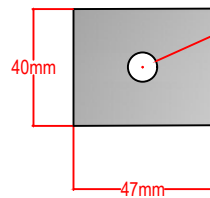

J6 Pole handles (straight or offset)

J6 S (Straight)

J6 C (Offset)

Fixing Centres

10mm Dia

10mm Dia

Please specify if you are ordering handles at overall length, or centre to centre sizes and if straight or cranked brackets are required.