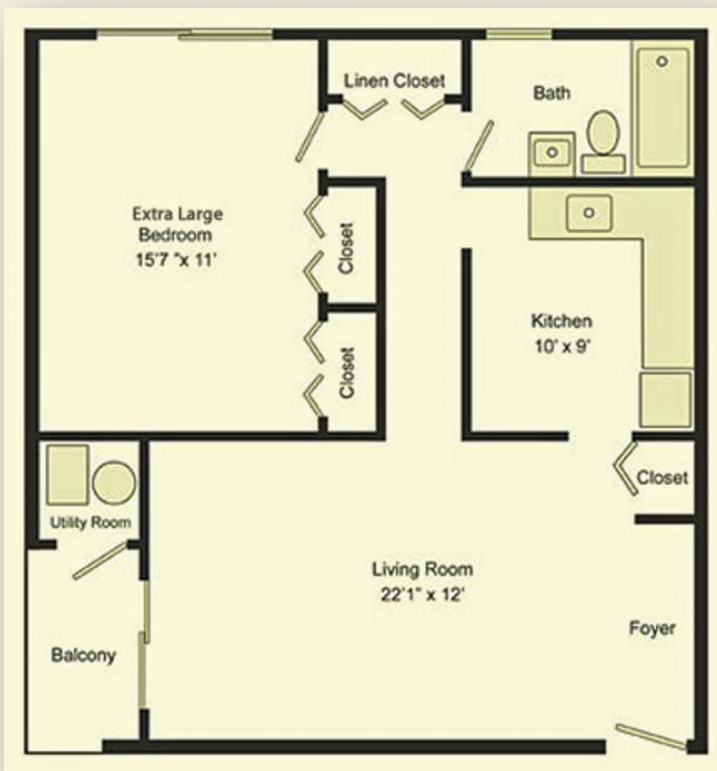

South Shore Apartments

*A comfortable lifestyle by
the lake...*

Starting at \$623 / Month
Water, Sewer, Trash Included

One Bedroom

- *Private Balconies* most units*
- *Individual Climate Control*
- *Plentiful Closet Space*
- *Visitor Intercom System*
- *Community Room*
- *Patio/Sun Deck*
- *Wall-to-Wall Carpeting*
- *Fully Equipped Kitchens*
- *24 Hour Maintenance*
- *Clean Laundries*
- *Picnic Areas/w BBQ Grills*
- *Off-Street Parking*
- *Professional Landscaping*
- *Snow Removal*
- *Non-Smoking Complex*
- *Some Pets Permitted*