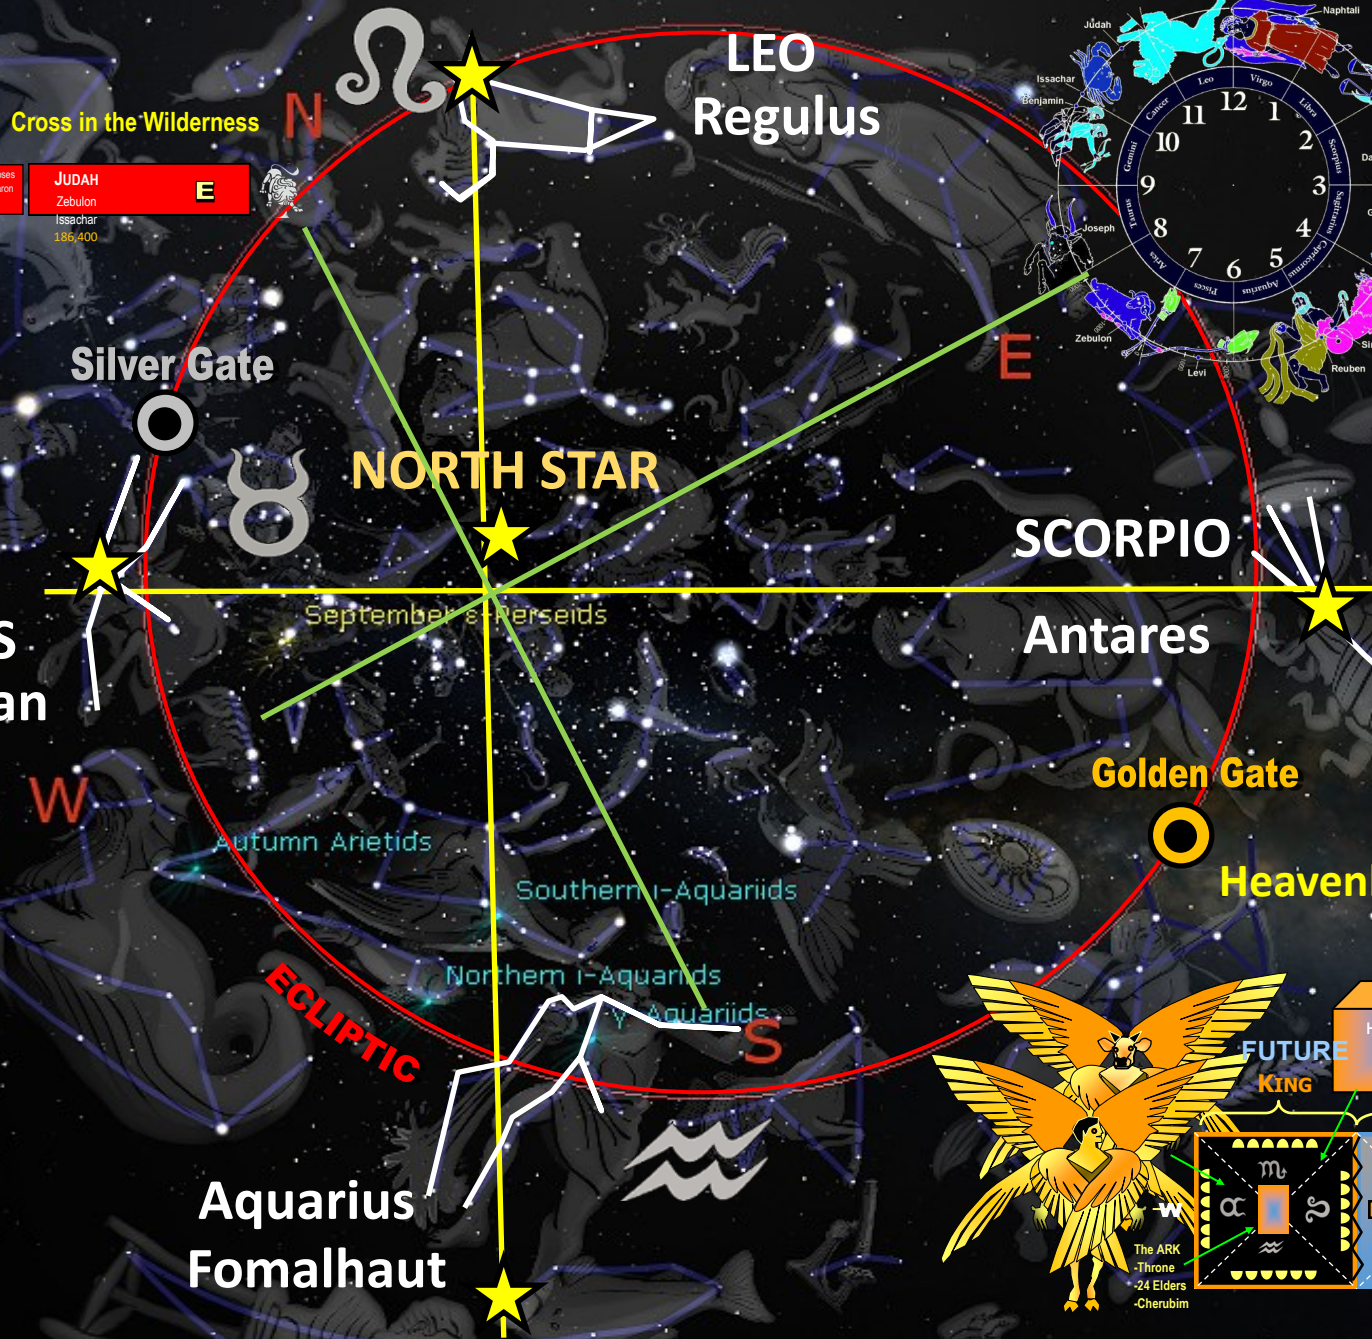

CELESTIAL COORDINATES OF THE COSMOS

The purpose of this illustration is to show in the Cosmos the approximate Reflection of the 4 Cosmic Coordinates that emanate from the Throne Rome of YHVH. It is the Celestial 'Blueprint' of how the Creation and the Universe is expanded to include the Dimensions of Space and Time. The Cosmic Coordinates are a Divine Template that is seen in other Biblical Patterns such as the Merkavah of YHVH as revealed to Ezekiel. The expanse of this Divine Celestial Coordinates have 4 Corners that correspond to various 'Beast' Motifs. These ascribed to the Dimensions and Attributes of Jesus' Earthly Ministry and the 4 Gospels. These 4 Motifs are as 'Sentinels' that correspond to a particular Cosmic Quadrant and corresponding Sign and Star. Other Patterns involve the 4 Directions of Earth and Structures such as the Tabernacle of Moses and the Temples.

THRONE ROOM OF YHVH

- 4 Living Creatures
- 4 Cardinal Points
- 4 Gospels

Merkavah of YHVH

THE 4 GOSPELS OF CHRIST

Testaments to Jesus' Ministry

- | | | |
|------------|-------|---------|
| 1. Matthew | MAN | Human |
| 2. Mark | LION | King |
| 3. Luke | BULL | Servant |
| 4. John | EAGLE | GOD |

Tabernacle of Moses