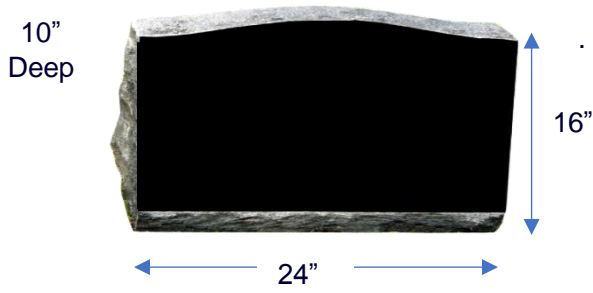

### Single Slant Marker Max Size: 24"x10"x16"

Maximum size base: 30" long, 14" deep and 6" high.

### Double Slant Marker Max Size: 36"x16"x10"

Maximum size base: 48" long, 14" deep and 6" high

---

Single Up-Right Marker including the base:  
the maximum size is 32" long, 12" deep and 22" high

Double Up-Right Marker including the base:  
the maximum size is 48" long, 12" deep and 22" high