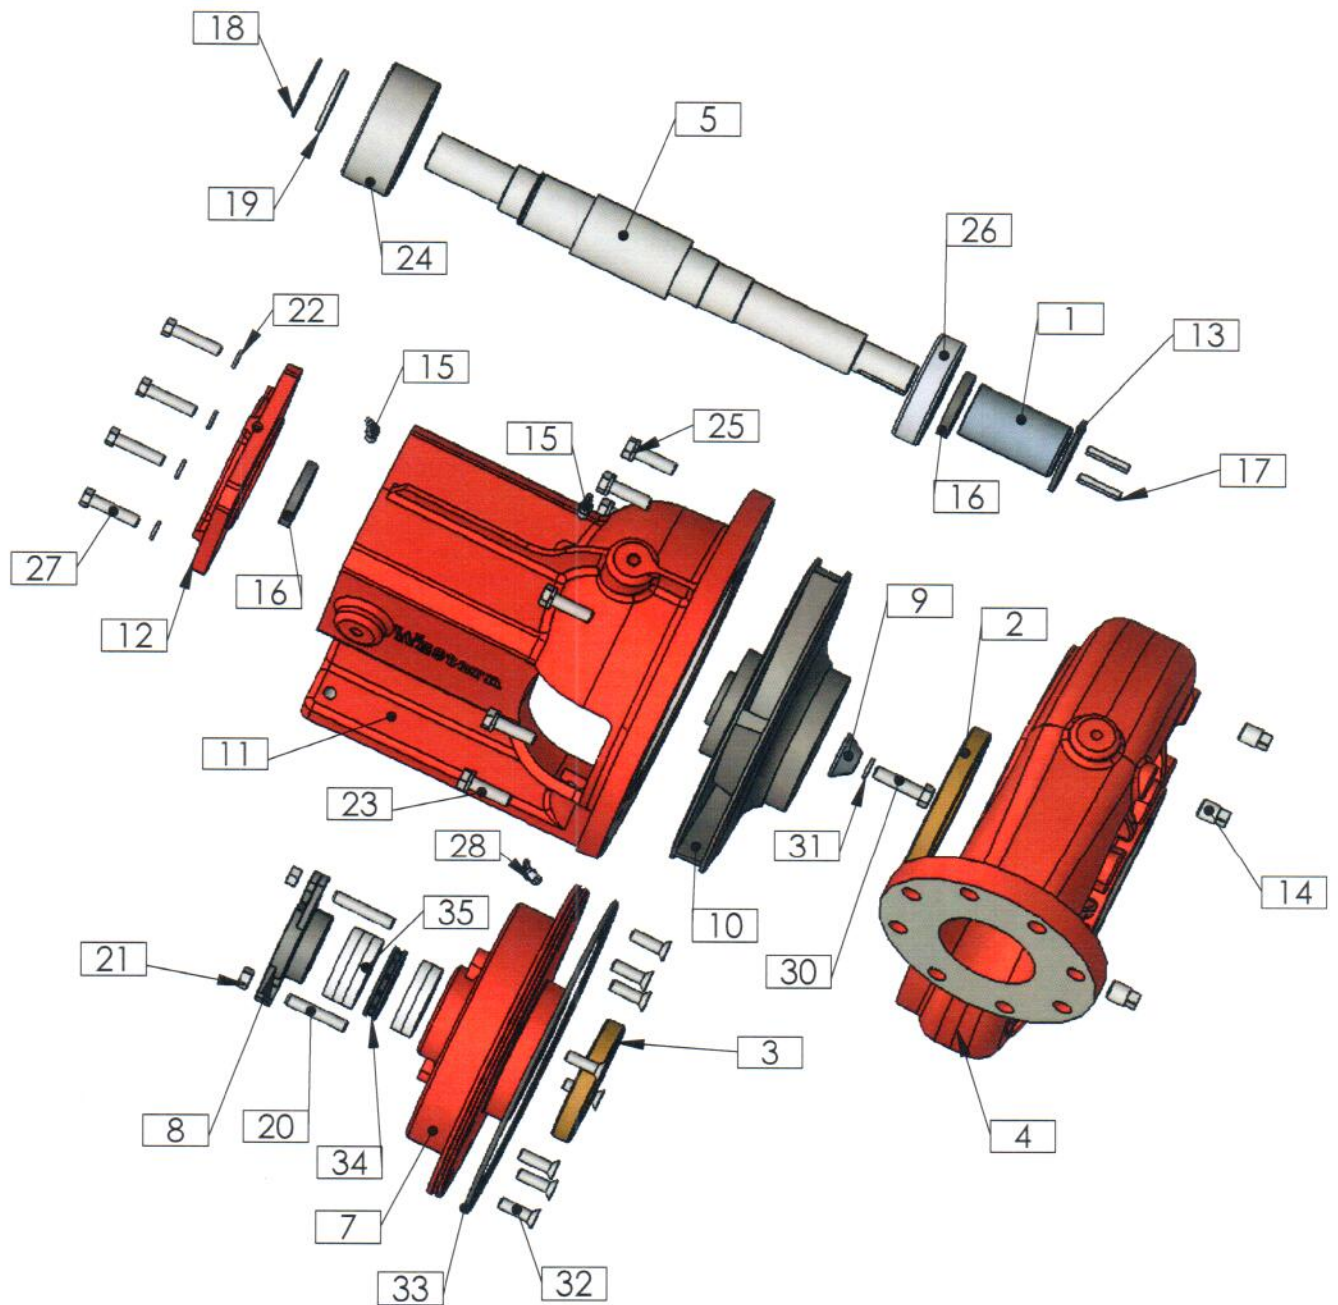

Western Pumps

XS-13 Series - Frame Mount Parts Diagram Sizes 2-1/2x3x13 thru 8x10x13

Western Pumps, LLC
P.O. Box 1562
Clovis, CA 93613
(559) 292-9100

XS-13 Series Pump Parts Listing

Models: 2-1/2x3x13 thru 8x10x13 - Frame Mount

Draw ID	Pump Model	Component ID	Component Description	Qty Needed
1	2313-4613	M-25-WS002-01	Shaft Sleeve - SS	1
	6813-81013	M-26-WS003-01		
2	2313	M-20-WR020-01	Wear Ring - Volute	1
	3413	M-21-WR021-01		
	4613	M-22-WR022-01		
	6813	M-23-WR023-01		
	81013	M-24-WR024-01		
3	2313	M-20-WR004-01	Wear Ring - Frame	1
	3413	M-21-WR005-01		
	4613	M-22-WR001-01		
	6813	M-23-WR002-01		
	81013	M-24-WR003-01		
4	2313	M-20-VL020-01	Volute - CW	1
	3413	M-21-VL021-01		
	4613	M-22-VL022-01		
	6813	M-23-VL023-01		
	81013	M-24-VL024-01		
5	2313-4613	M-25-SH005-01	Shaft - 1-1/2 Keyed	1
	6813-81013	M-26-SH008-01		
7	2313-4613	M-25-PI002-01	Packing Mount	1
	6813-81013	M-26-PI004-01		
8	All	M-27-PG004-01	Packing Gland - SS	1
9	2313-4613	M-25-IW002-01	Washers - Impeller Deflector SS	1
	6813-81013	M-26-IW003-01		
10	2313	M-20-IM020-01	Impeller - CW	1
	3413	M-21-IM021-01		
	4613	M-22-IM022-01		
	6813	M-23-IM023-01		
	81013	M-24-IM024-01		
11	All	M-27-BF007-01	Bearing Frame -13 Series Frame Mount	1
12	All	M-27-BC003-01	Bearing Cap - Frame Mount	1
13	All	P-00-00003-01	Slinger	1
14	All	P-00-00018-01	Pipe Plugs - 1/2	3
15	All	P-00-00026-01	Grease Fittings - 1/8 NPT	2
16	All	P-00-00027-01	Grease Seals	2
17	2313-4613	P-00-00062-01	Key - Impeller	2
	6813-81013	P-00-00030-01		
18	All	P-00-00050-01	Snap Ring	1
19	All	P-00-00051-01	Thrust Ring	1
20	All	P-00-00053-01	Studs - 7/16 Packing Gland	2
21	All	P-00-00054-01	Nuts - Flanged 7/16 - Packing Gland	2
22	All	P-00-00055-01	Washers - 7/16 Split Lock	12
23	All	P-00-00064-01	Bolt - 1/2-13 x 1-3/4	8
24	All	P-00-00078-01	Bearing - Input Side	1
25	All	P-00-00079-01	Washers - 1/2 Split Lock	8
26	All	P-00-00083-01	Bearings - Impeller Side	1
27	All	P-00-00090-01	Bolt - 7/16-14 x 1-1/4	12
28	All	P-00-00091-01	Grease Fittings - 1/8 NPT - Angled	1
30	2313-4613	P-25-00057-01	Bolt - Impeller SS	1
	6813-81013	P-26-00060-01		
31	2313-4613	P-25-00058-01	Washer - Impeller - Split Lock SS	1
	6813-81013	P-26-00059-01		
32	All	P-27-00061-01	Bolt - 7/16-14x1-1/2 SS CS	8
33	All	P-27-00080-01	O Ring - Volute 13"	1
34	All	P-27-00082-01	Lantern Ring - 2-1/8"	1
35	All	S-27-00081-01	Packing Set - 3/8 GFO Style	1