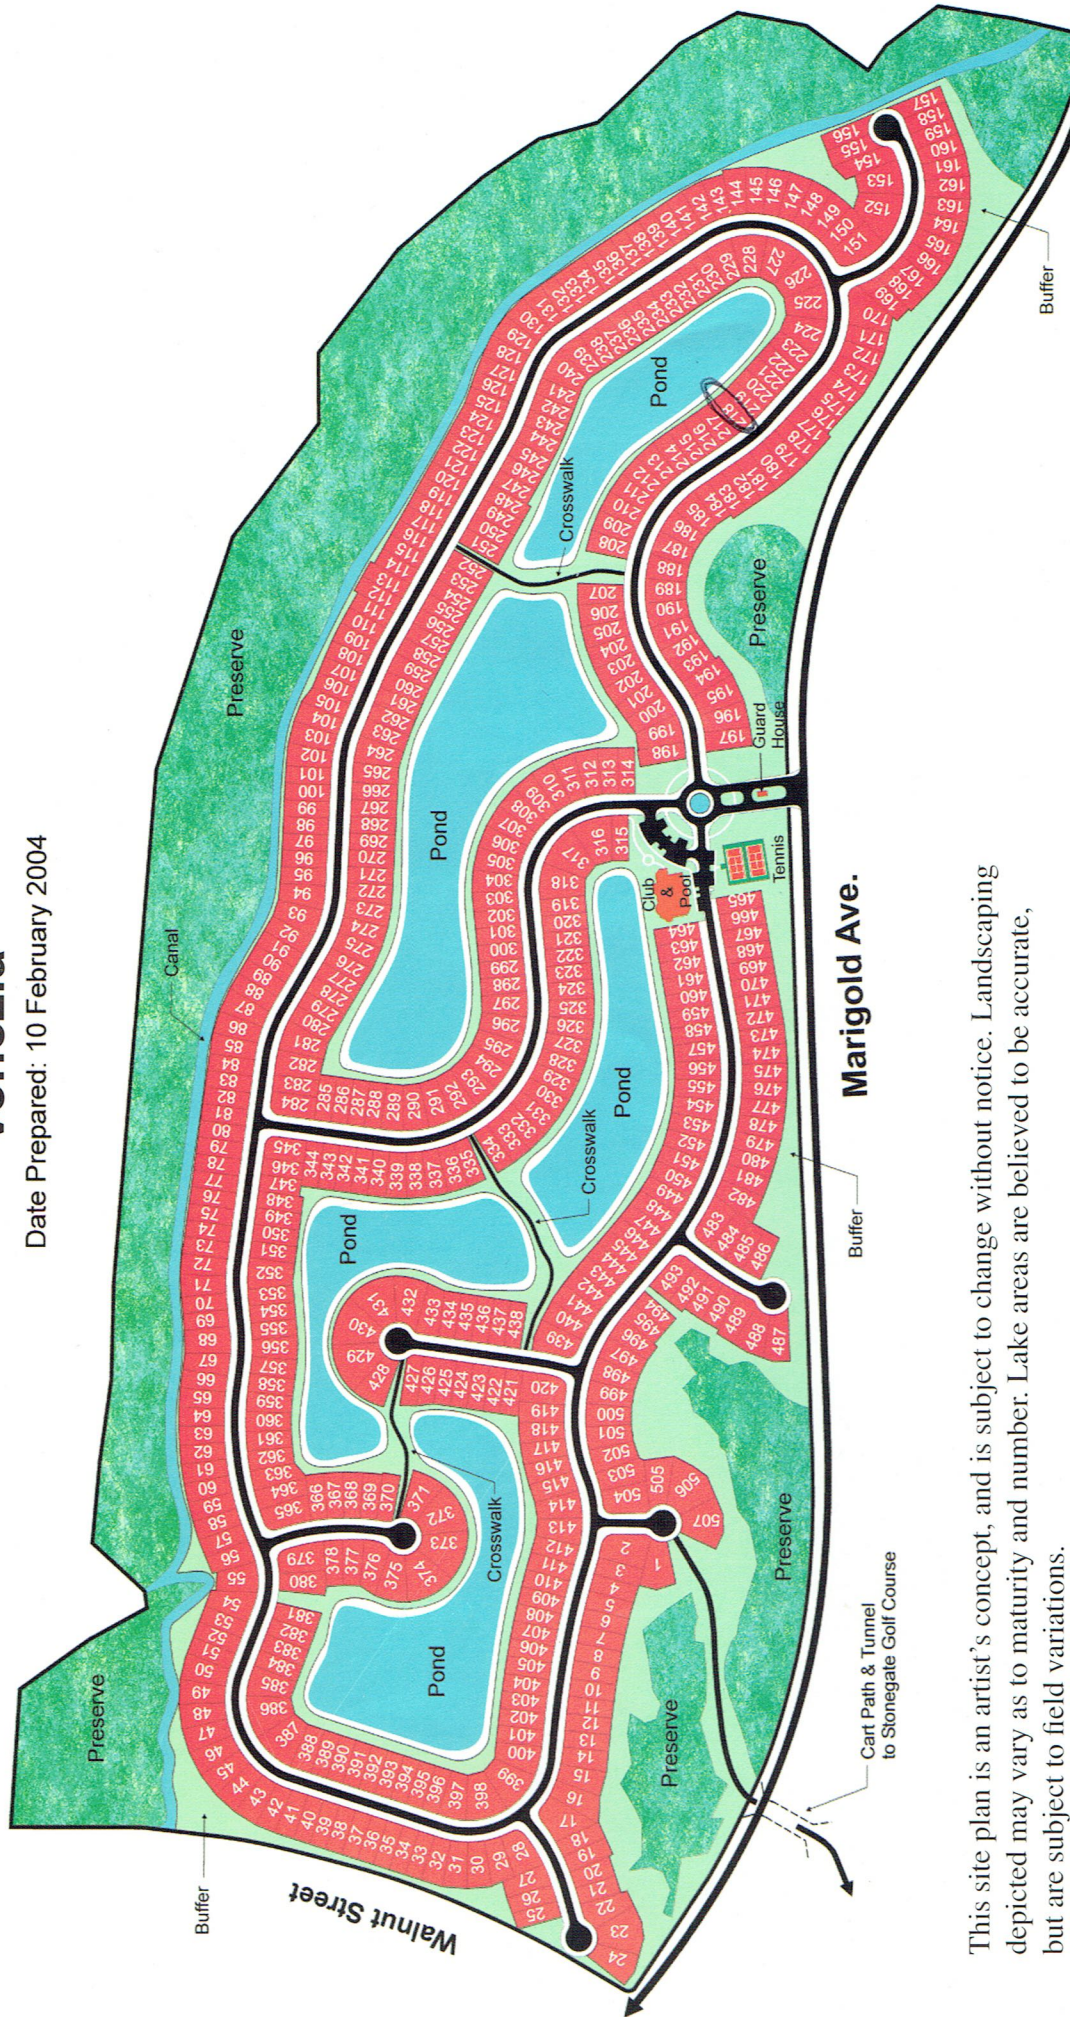

SOLINITA

Phase III Venezia

Date Prepared: 10 February 2004

This site plan is an artist's concept, and is subject to change without notice. Landscaping depicted may vary as to maturity and number. Lake areas are believed to be accurate, but are subject to field variations.