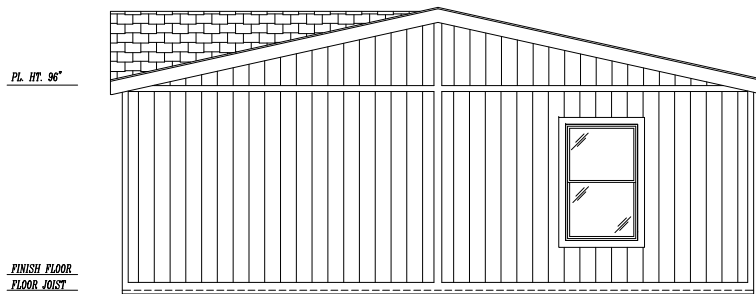

*SCHULT FWK2848-C*

*26'-8" x 48'-0"*

*APPROX. 1,280 SQ. FT.*

*FRONT SIDEWALL W/ NOMINAL 20'-0" DORMER*

*FRONT ENDWALL*