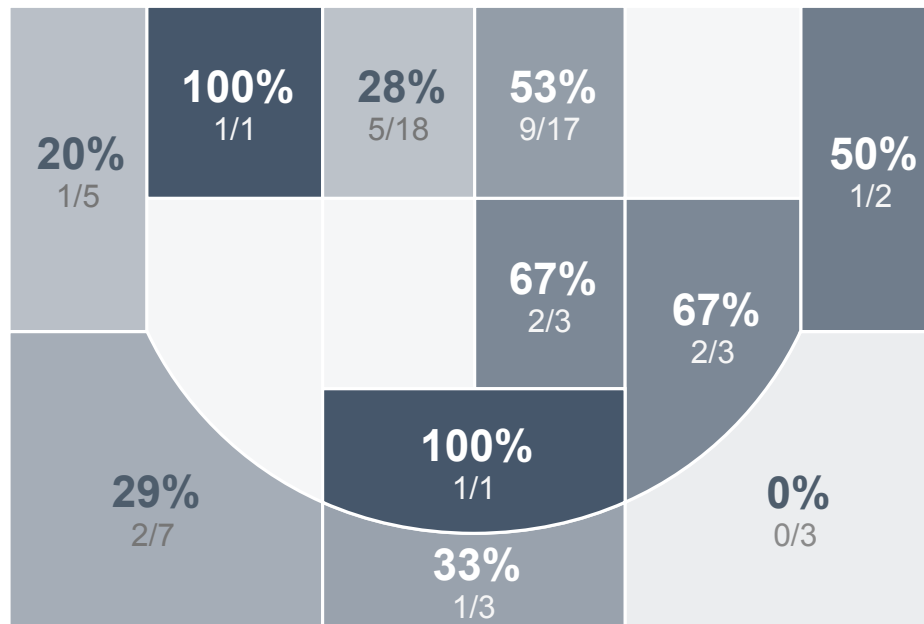

Minot High School