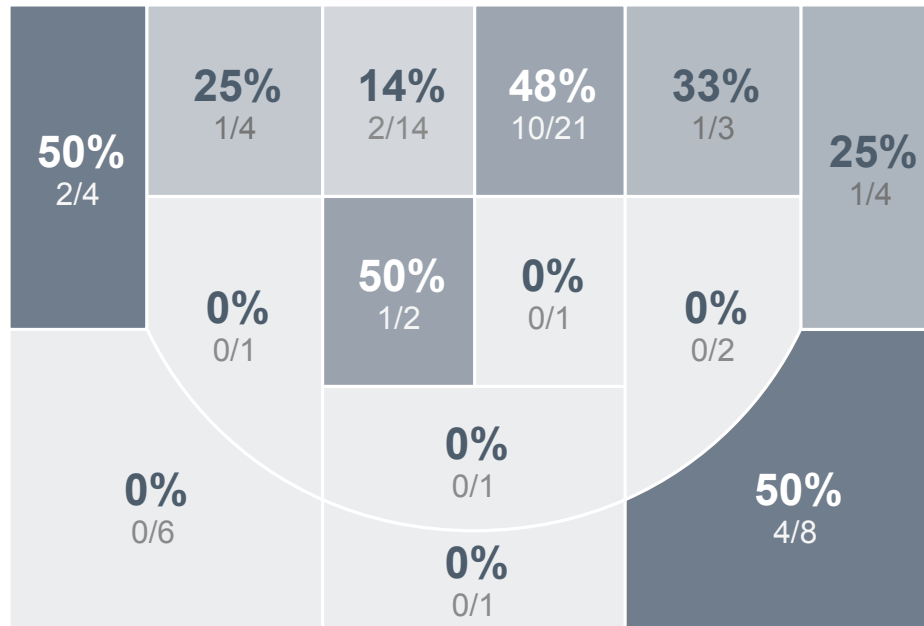

## Period Stats

Team	1	2	Final
LHS	27	38	65
MHS	27	45	72

## Run Graph

OT1

## Team Stats

	LHS	MHS
Field Goal %	30.6%	<b>39.7%</b>
Effective Field Goal %	35.4%	<b>43.7%</b>
2FG Made/Attempted	15/49	<b>20/43</b>
2FG%	30.6%	<b>46.5%</b>
3FG Made/Attempted	<b>7/23</b>	5/20
3FG%	<b>30.4%</b>	25.0%
FT Made/Attempted	14/23	<b>17/23</b>
Free Throw Percentage	60.9%	<b>73.9%</b>
Points Per Possession	0.82	<b>0.91</b>
Transition Points	14	<b>15</b>
Points Off Turnovers	19	19
Second Chance Points	<b>11</b>	9
Points in the Paint	26	<b>32</b>
Offensive Rebounds	<b>24</b>	12
Defense Rebounds	27	<b>29</b>
Assists	7	<b>8</b>
Deflections	8	<b>15</b>
Steals	7	<b>15</b>
Blocks	3	<b>6</b>
Turnovers	<b>20</b>	17
Personal Fouls	<b>20</b>	17
Charges Taken	0	0

## LEGACY GIRLS VARSITY