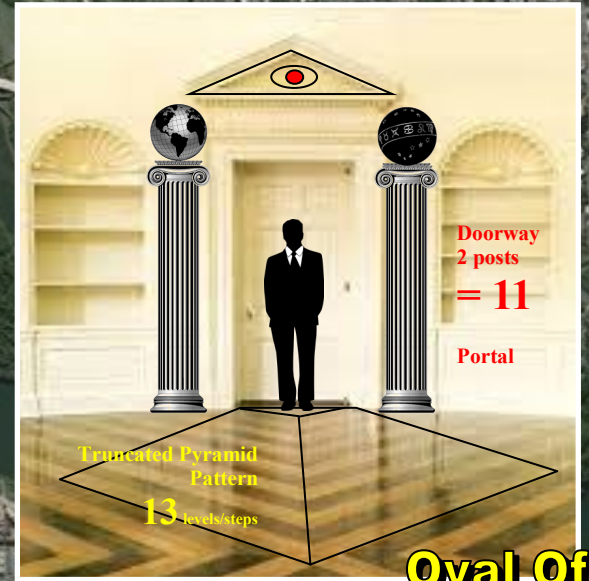

72 Blocks | 13 Levels
Ancient occult symbol spells out "MASON" MAY 1, 1776

'5776'
2016 yards

New World Order

Capitol Hill

The occultic configuration from the White House to the House of the Temple is that of a 3-deminsional cube. This has direct connotations tot eh Islamic Kaaba in Meccas that is used to worship Allah but in the occult, it is Jupiter or Lucifer that is inferred. The Cube is interwoven within the hexagram and pentagram. These are signature emblems of the demonic occult when used to conjure up Fallen Angels and demons used in sorcery and human sacrifices.

Washington Monument

The letter 'G' is the 7th letter in the Roman alphabet. The House of the Temple is placed in tis precise geometric location in relationship to the White House as it is meant to influence and rule. The very apex o the Masonic compass as well as the Satanic pentagram and hexagram converge on the White House.

White House

'Kaaba' Square

2016 yards
= year 2016
as in 5776
Year of Light

Oval Office

This illustration suggests that the floor plan of the Oval Office is layout in a the similar Masonic signature of the unfinished pyramid of 13 steps with the 14th corresponding the capstone that is to descend from a portal or gateway. The number 13 is associated with rebellion and all that is vile.

Missing Pyramid

The House of the Temple has the classic unfinished pyramid as seen then their Dollar bill with the hovering Eye of Lucifer as the pyramidion. The coming down truncated pyramid is set atop the Cube of Saturn.