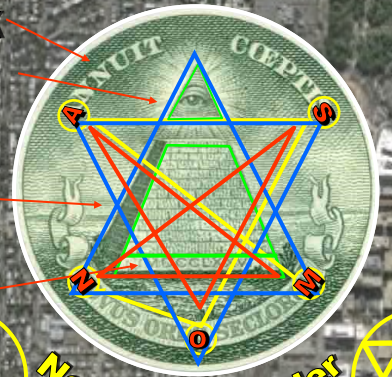

WASHINGTON MASONIC NATION

THE SECRET LEY LINES OF THE LUCIFERIAN BROTHERHOOD OF DARKNESS

Lucifer's Eye-Stone 'M A S O N S'

Bless Our Work

Alluded to having Right eye blinded in Angelic Conflict with Arch Angel Michael.

72 Blocks | 13 Levels
Ancient occult symbol spells out "MASON" MAY 1, 1776

'5776'
2016 yards

New World Order

Capitol Hill

The occultic configuration from the White House to the House of the Temple is that of a 3-deminsional cube. This has direct connotations tot eh Islamic Kaaba in Meccas that is used to worship Allah but in the occult, it is Jupiter or Lucifer that is inferred. The Cube is interwoven within the hexagram and pentagram. These are signature emblems of the demonic occult when used to conjure up Fallen Angels and demons used in sorcery and human sacrifices.

Washington Monument

The letter 'G' is the 7th letter in the Roman alphabet. The House of the Temple is placed in tis precise geometric location in relationship to the White House as it is meant to influence and rule. The very apex o the Masonic compass as well as the Satanic pentagram and hexagram converge on the White House.

The House of the Temple incorporates the signature letter 'G' that serves as the focal point of the Masonic Square and Compass. In this case concerning the layout of the Washington DC street grid, the 'G' also serves as the focal point with the very Temple.