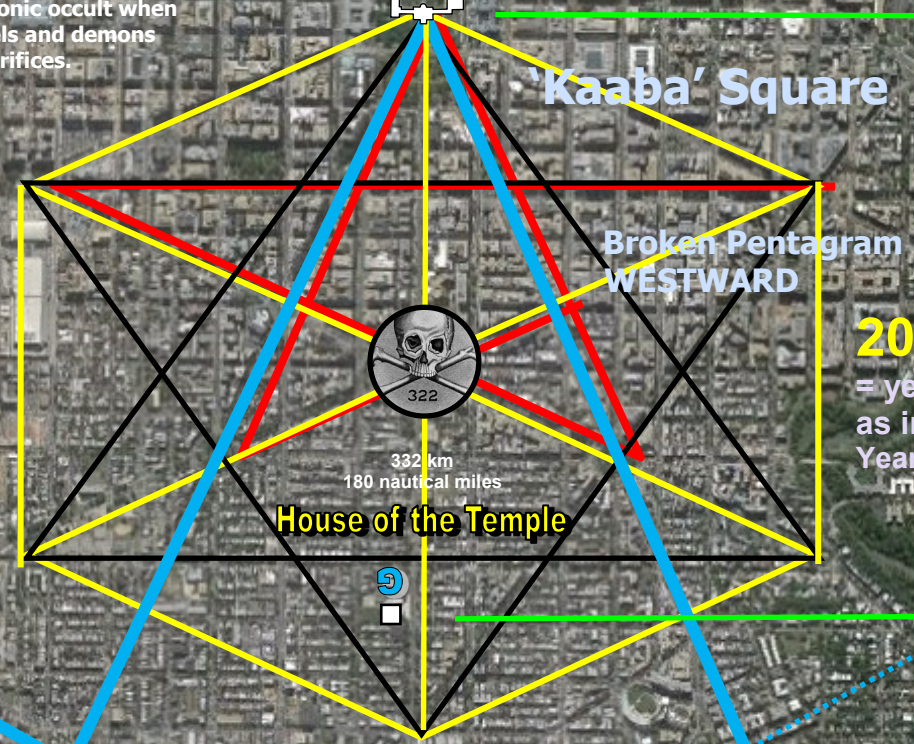

White House

'Kaaba' Square

2016 yards
= year 2016
as in 5776
Year of Light