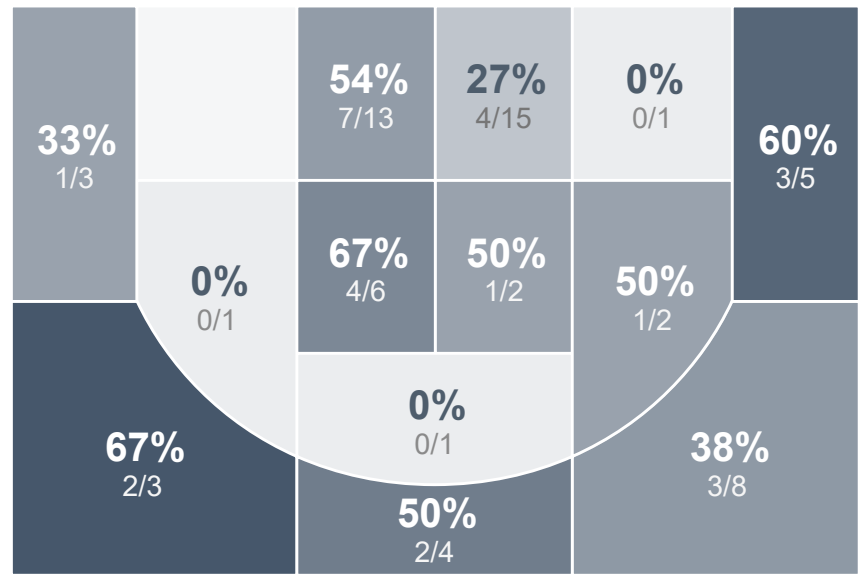

Box Score Report

MHS @ Turtle Mountain - Jan 19, 2023 - W 72-61

Period Stats

Team	1	2	Final
MHS	31	41	72
TMHS	26	35	61

Run Graph

Team Stats

	MHS	TMHS
Field Goal %	43.8%	39.7%
Effective Field Goal %	52.3%	42.1%
2FG Made/Attempted	17/41	22/53
2FG%	41.5%	41.5%
3FG Made/Attempted	11/23	3/10
3FG%	47.8%	30.0%
FT Made/Attempted	5/12	8/28
Free Throw Percentage	41.7%	28.6%
Points Per Possession	0.89	0.75
Transition Points	18	11
Points Off Turnovers	29	26
Second Chance Points	3	15
Points in the Paint	32	36
Offensive Rebounds	16	19
Defense Rebounds	29	23
Assists	15	11
Deflections	8	10
Steals	11	12
Blocks	0	3
Turnovers	27	24
Personal Fouls	21	15
Charges Taken	1	0

Girls' Varsity Basketball - New

Turtle Mountain High School