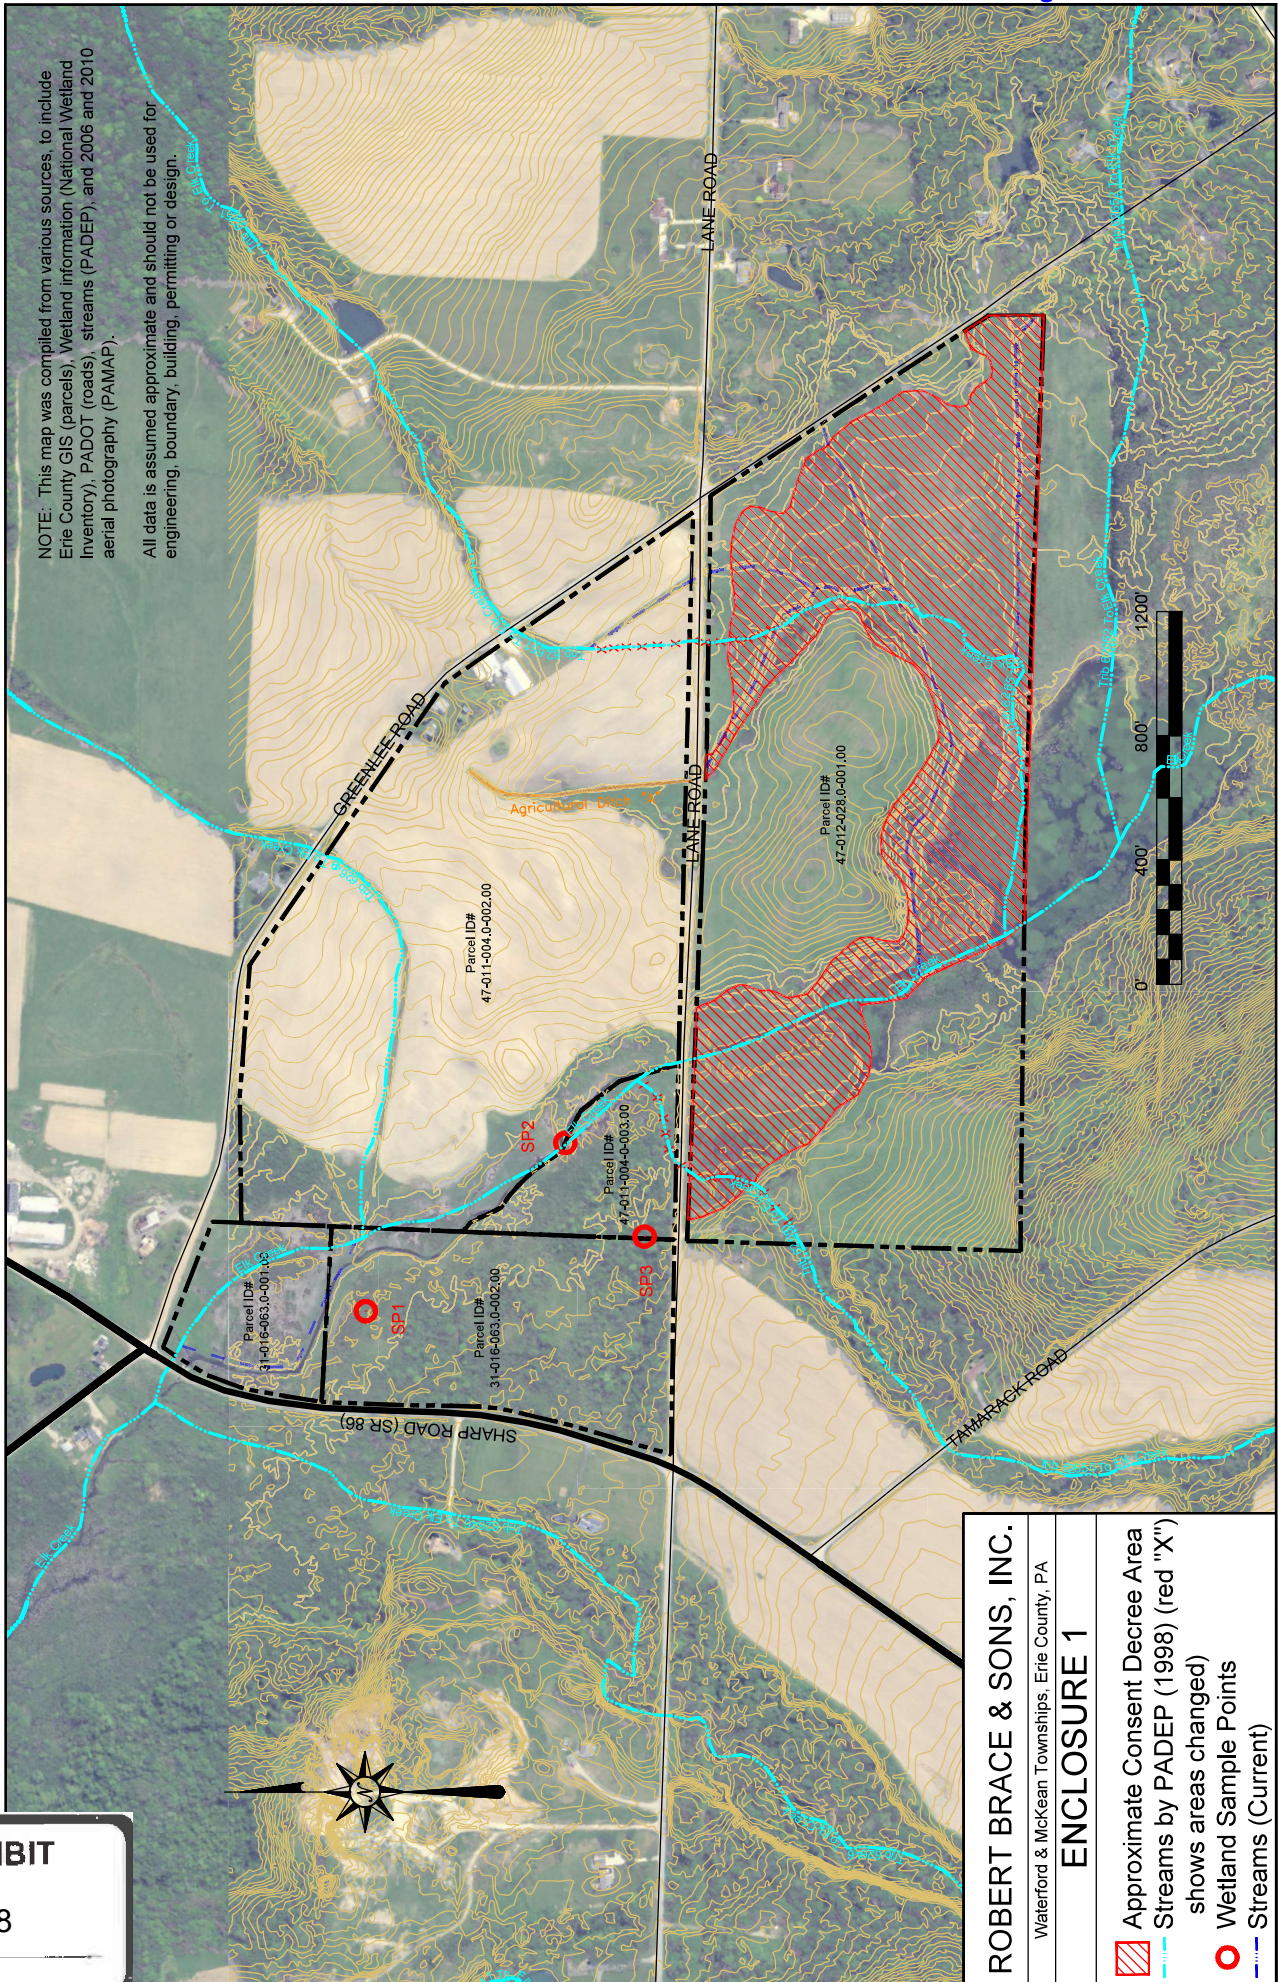

NOTE: This map was compiled from various sources, to include Erie County GIS (parcels), Wetland information (National Wetland Inventory), PADEP (roads), streams (PADEP), and 2006 and 2010 aerial photography (PAMAP).

All data is assumed approximate and should not be used for engineering, boundary, building, permitting or design.

www.ego.state.pa.us RE: 7113
EXHIBIT
 58

ROBERT BRACE & SONS, INC.	
Waterford & McKean Townships, Erie County, PA	
ENCLOSURE 1	
	Approximate Consent Decree Area
	Streams by PADEP (1998) (red "X") shows areas changed
	Wetland Sample Points
	Streams (Current)