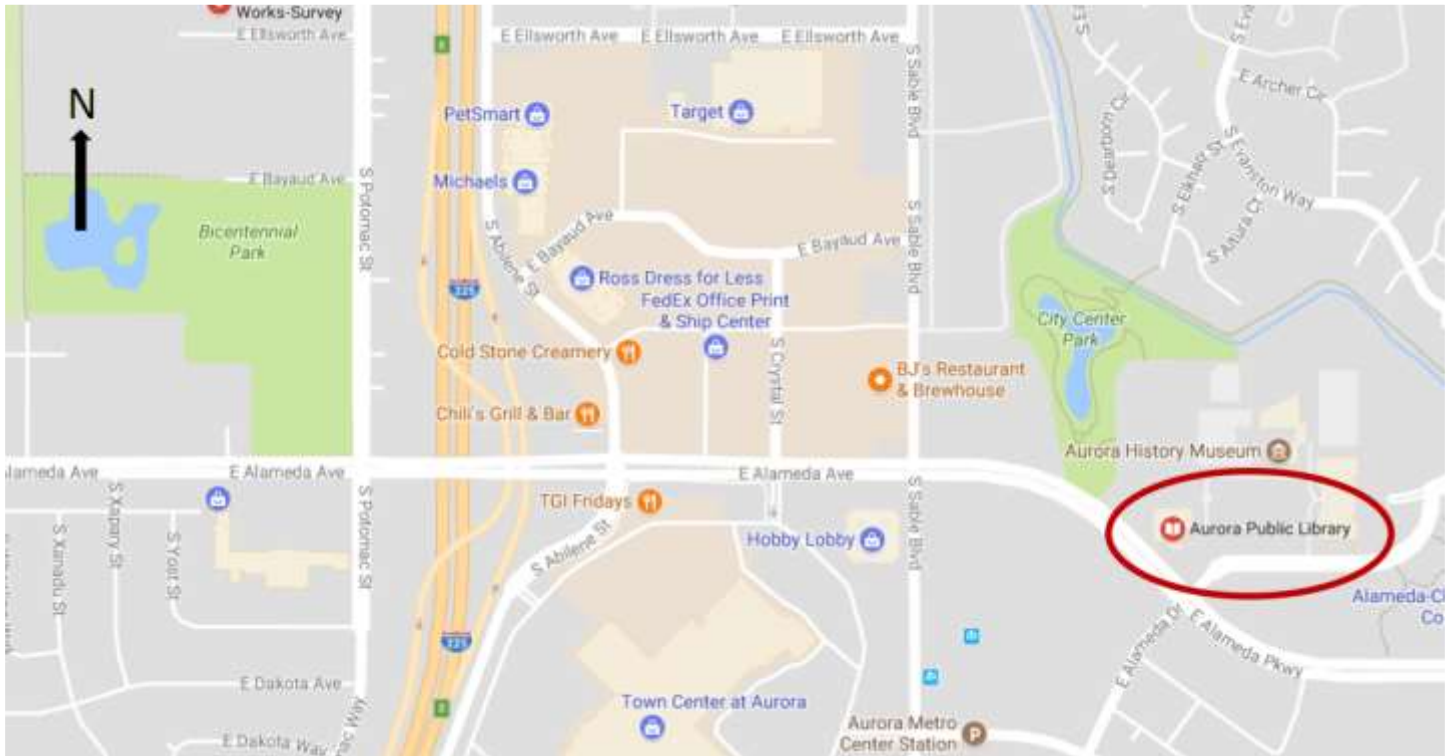

Aurora Central Library

ASO Primary Rehearsal Location

Address:

Aurora Central Public Library
14949 E Alameda Pkwy
Aurora, CO 80012

Room:

Large Community Room (located to the left immediately after passing through the main entrance of the library.)

Directions:

- From I-225 take exit 8 for E Alameda Parkway.
- Head east on E Alameda Parkway for about a mile.
- The Library is located on the corner of E Alameda Parkway and E Alameda Drive.

ASO Contact Phone Number: (303) 873-6622