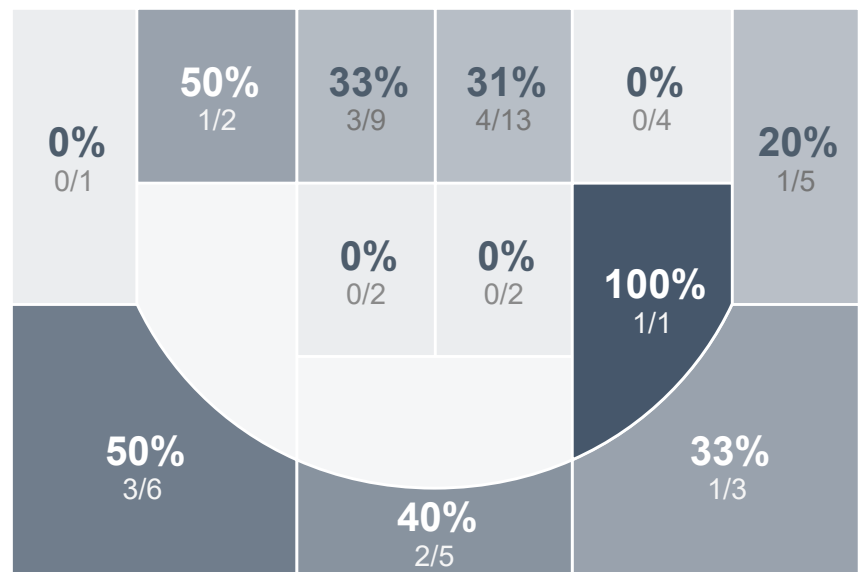

Dickinson High School