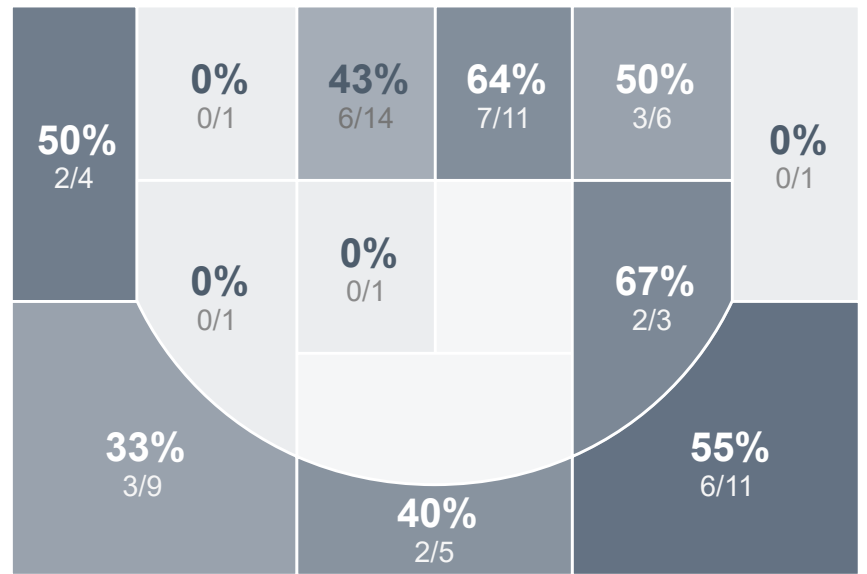

LEGACY GIRLS VARSITY