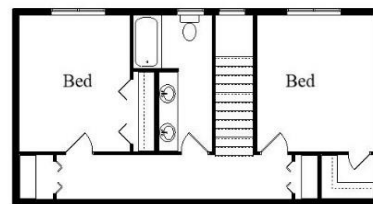

Your Land Your Style Your Home Your Way

Design + Build = Your Best Value

Affordable Value Lifestyle Design Series

www.krausbuild.com

Walloon Point LS II
2165 Sq.Ft.

The **Kraus** Company
DESIGN BUILD

248-972-5549

Walloon Point LS
1925 Sq.Ft.

Copyright © 2018 Kraus Design
All Rights Reserved

The **Kraus** Company
DESIGN BUILD

248-972-5549

Setting the New Standard