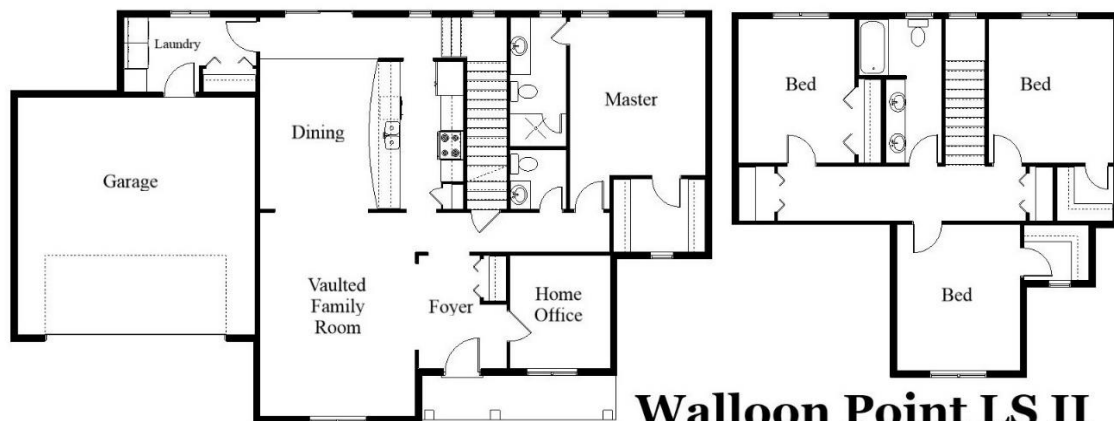

Your Land Your Style Your Home Your Way

Design + Build = Your Best Value

Affordable Value Lifestyle Design Series

www.krausbuild.com

Walloon Point LS II
2165 Sq.Ft.

The **Kraus** Company
DESIGN BUILD

248-972-5549

Walloon Point LS
1925 Sq.Ft.

Copyright © 2018 Kraus Design
All Rights Reserved

The **Kraus** Company
DESIGN BUILD

248-972-5549

Setting the New Standard