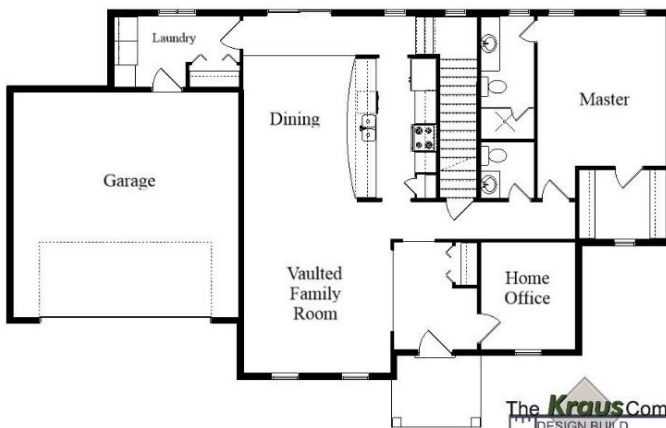

Your Land Your Style Your Home Your Way

Design + Build = Your Best Value

Affordable Value Lifestyle Design Series

www.krausbuild.com

Walloon Point LS II
2165 Sq.Ft.

The **Kraus** Company
DESIGN BUILD

248-972-5549

Walloon Point LS
1925 Sq.Ft.

Copyright © 2018 Kraus Design
All Rights Reserved

The **Kraus** Company
DESIGN BUILD

248-972-5549

Setting the New Standard