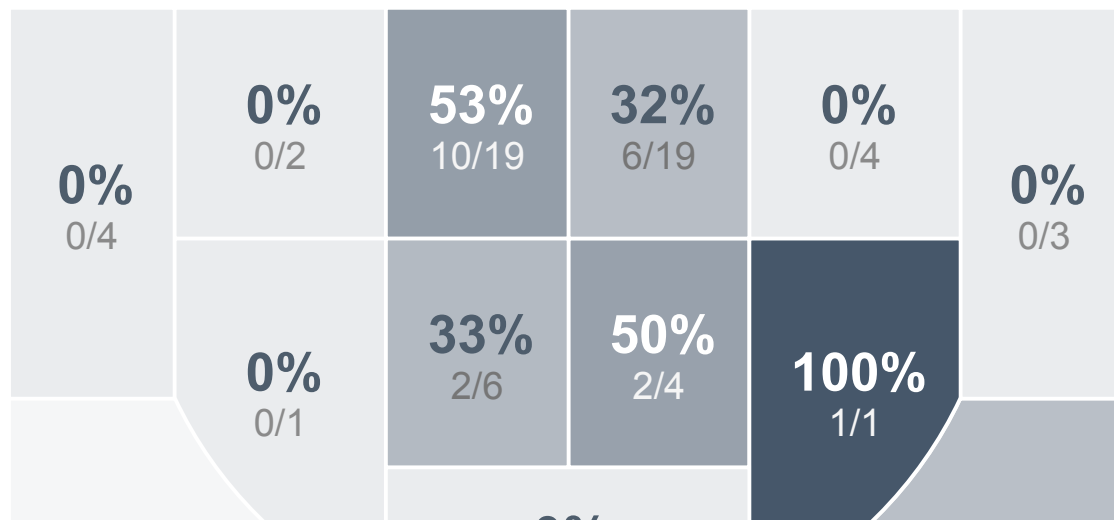

Shanley High School