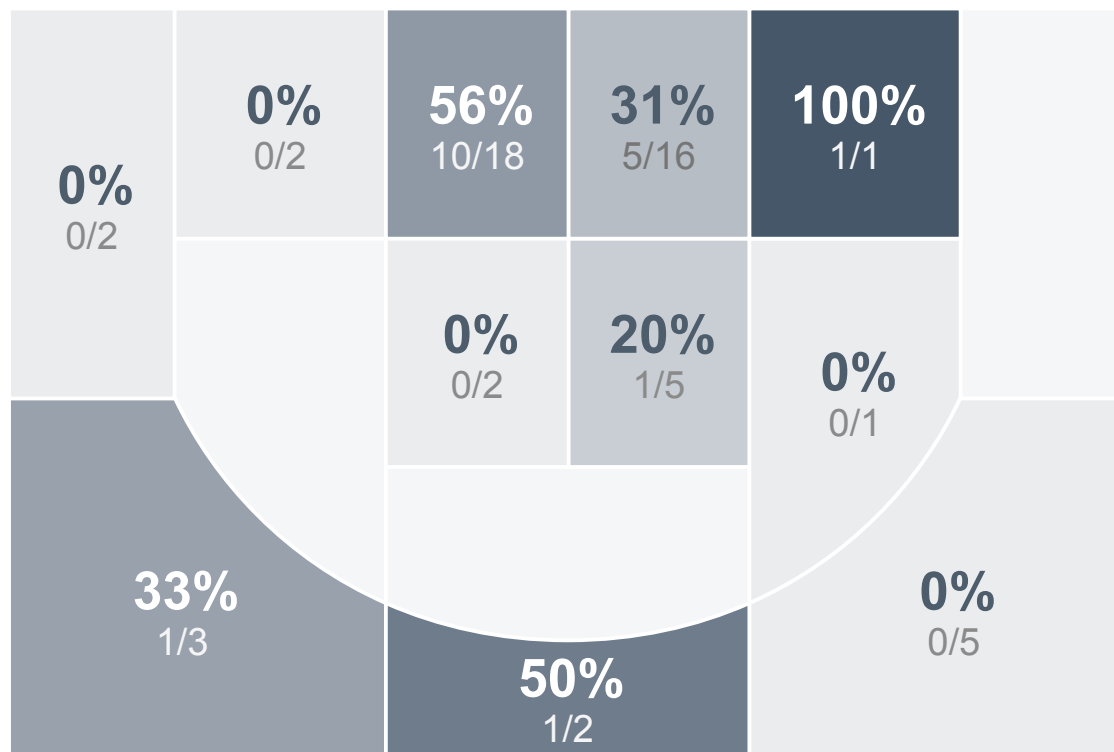

Team Stats

	SMCHS	SHS
Field Goal %	33.3%	32.4%
Effective Field Goal %	35.1%	33.8%
2FG Made/Attempted	17/45	21/58
2FG%	37.8%	36.2%
3FG Made/Attempted	2/12	2/13
3FG%	16.7%	15.4%
FT Made/Attempted	16/29	11/24
Free Throw Percentage	55.2%	45.8%
Points Per Possession	0.65	0.66
Transition Points	2	4
Points Off Turnovers	19	28
Second Chance Points	12	14
Points in the Paint	32	40
Offensive Rebounds	19	21
Defense Rebounds	32	25
Assists	11	14
Deflections	11	17
Steals	11	23
Blocks	2	4
Turnovers	34	28
Personal Fouls	19	22
Charges Taken	0	0

St. Mary's Central