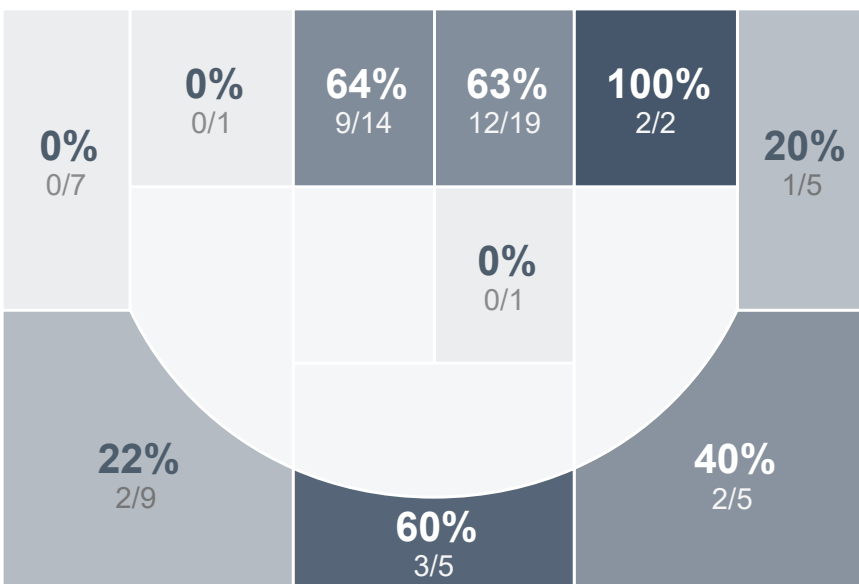

Century Patriots Girls Basketball