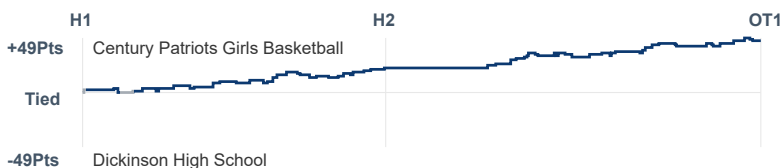

Box Score Report

CHS vs Dickinson - Dec 6, 2022 - W 84-37

Period Stats

Team	1	2	Final
CHS	42	42	84
DHS	20	17	37

Run Graph

Team Stats

	CHS	DHS
Field Goal %	45.6%	22.5%
Effective Field Goal %	51.5%	26.3%
2FG Made/Attempted	23/37	6/25
2FG%	62.2%	24.0%
3FG Made/Attempted	8/31	3/15
3FG%	25.8%	20.0%
FT Made/Attempted	14/23	16/23
Free Throw Percentage	60.9%	69.6%
Points Per Possession	1.18	0.53
Transition Points	13	0
Points Off Turnovers	25	3
Second Chance Points	16	0
Points in the Paint	42	10
Offensive Rebounds	16	4
Defense Rebounds	26	24
Assists	16	4
Deflections	20	5
Steals	14	4
Blocks	3	2
Turnovers	8	23
Personal Fouls	22	17
Charges Taken	0	0