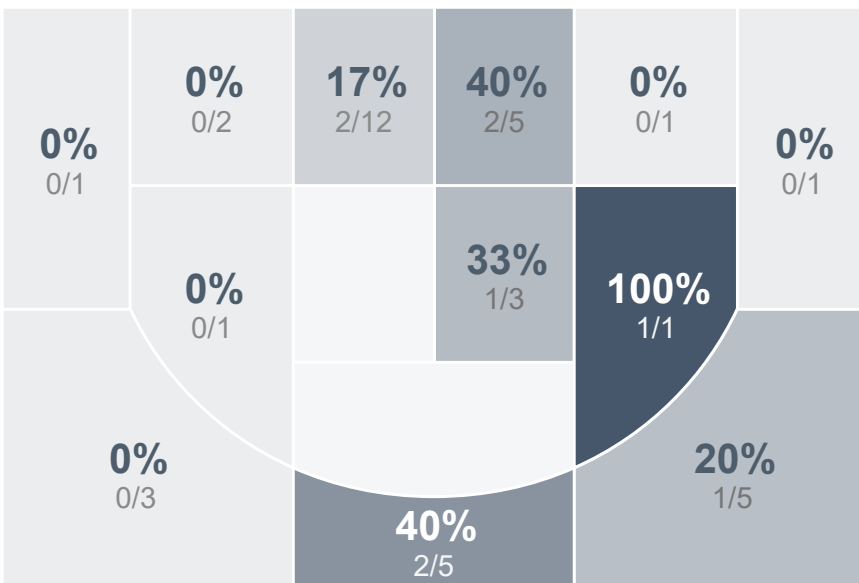

Dickinson High School