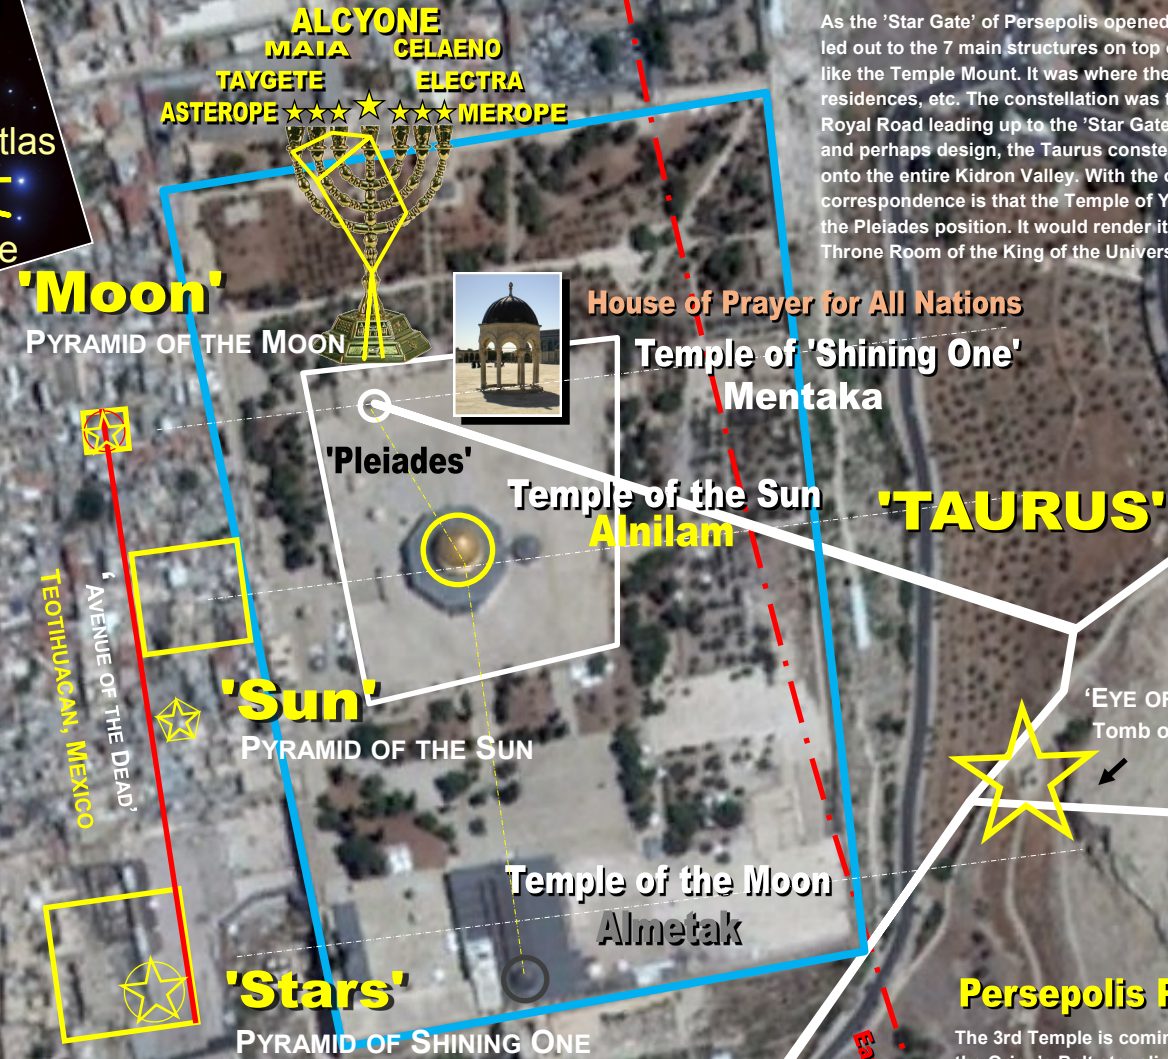

TEMPLE MOUNT - 'Pleiadian Menorah'

The Orion-Taurus-Pleiades Template

STAR GATE TO 'PARADISE'

THE 3RD TEMPLE

It is also strongly argued that the Dome of the Spirits is the actual center point of where the Holy of Holies is located at. Several Jewish organizations such as the Temple Institute are now ready for the Holy Sacrificial Ordinances to begin. The designated Priesthood is trained, the utensils and the major Temple furnishings are already made and ready to be implemented. What is still needed is the Ark of the Covenant that Moses built to be revealed. The 3rd dome, is the called Dome of the Spirits. This is where the Temple of the original 'Shining One' once stood and will. The Glory filled the cubed Holy of Holies. It was the true copy of the original in Heaven as it is a Throne.

1st & 2nd Temple

הר הבית

Sun GOLD

قبة الصخرة

Moon SILVER

المسجد الأقصى

THE HEAVENLY CITY PATTERN

As the 'Star Gate' of Persepolis opened up to the Hall of the Nations, it led out to the 7 main structures on top of the platform of stone much like the Temple Mount. It was where the King had his Halls and royal residences, etc. The constellation was that of Taurus that outlined the Royal Road leading up to the 'Star Gate'. Amazingly, in similar fashion and perhaps design, the Taurus constellation can be superimposed onto the entire Kidron Valley. With the outlines as roads, the suggested correspondence is that the Temple of YHVH appears to match that of the Pleiades position. It would render it as the Star Gate to the Halls and Throne Room of the King of the Universe just as much.