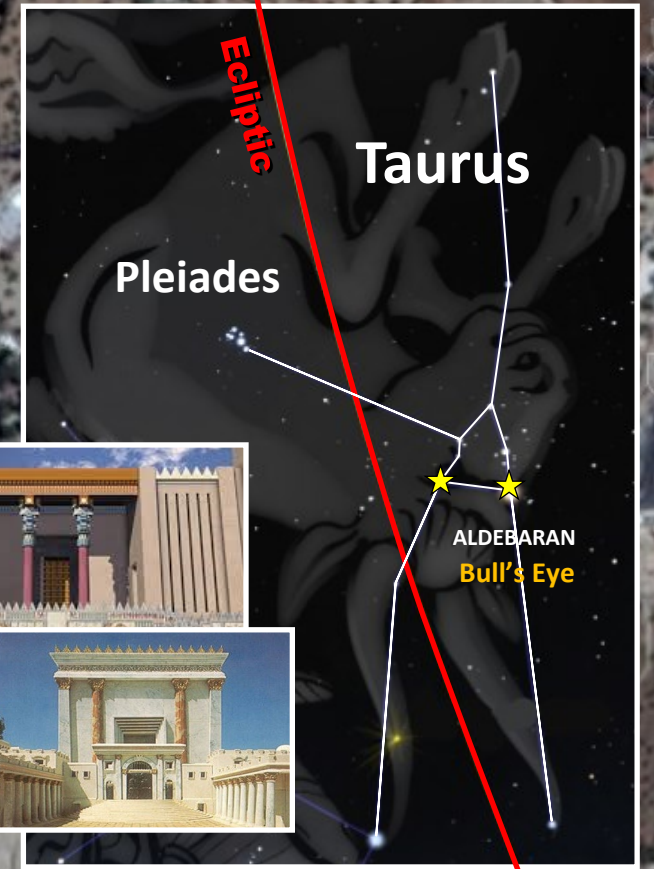

TEMPLE MOUNT - 'Pleiadian Menorah'

The Orion-Taurus-Pleiades Template

STAR GATE TO 'PARADISE'

THE 3RD TEMPLE

It is also strongly argued that the Dome of the Spirits is the actual center point of where the Holy of Holies is located at. Several Jewish organizations such as the Temple Institute are now ready for the Holy Sacrificial Ordinances to begin. The designated Priesthood is trained, the utensils and the major Temple furnishings are already made and ready to be implemented. What is still needed is the Ark of the Covenant that Moses built to be revealed. The 3rd dome, is the called Dome of the Spirits. This is where the Temple of the original 'Shining One' once stood and will. The Glory filled the cubed Holy of Holies. It was the true copy of the original in Heaven as it is a Throne.

1st & 2nd Temple

הר הבית

Sun GOLD

قبة الصخرة

Moon SILVER

المسجد الأقصى

THE HEAVENLY CITY PATTERN

As the 'Star Gate' of Persepolis opened up to the Hall of the Nations, it led out to the 7 main structures on top of the platform of stone much like the Temple Mount. It was where the King had his Halls and royal residences, etc. The constellation was that of Taurus that outlined the Royal Road leading up to the 'Star Gate'. Amazingly, in similar fashion and perhaps design, the Taurus constellation can be superimposed onto the entire Kidron Valley. With the outlines as roads, the suggested correspondence is that the Temple of YHVH appears to match that of the Pleiades position. It would render it as the Star Gate to the Halls and Throne Room of the King of the Universe just as much.