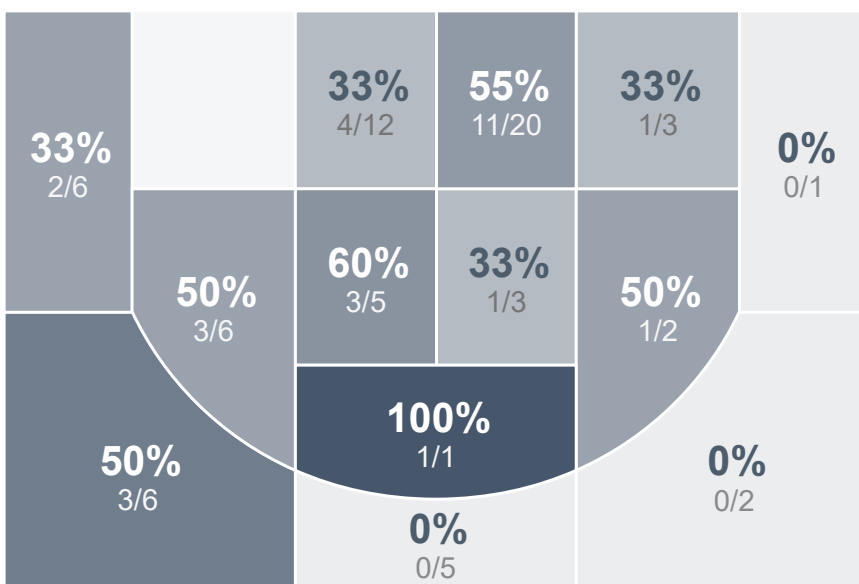

Girls Varsity Basketball