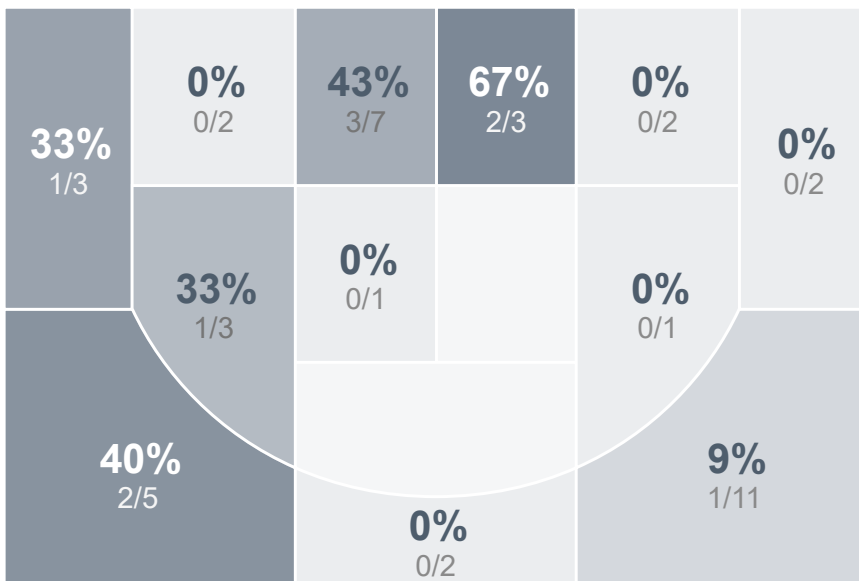

Box Score Report

BHS @ Watford City - Dec 29, 2022 - W 67-31

Period Stats

Team	1	2	Final
BHS	46	21	67
WCHS	9	22	31

Run Graph

Team Stats

	BHS	WCHS
Field Goal %	41.7%	23.8%
Effective Field Goal %	45.1%	28.6%
2FG Made/Attempted	25/52	6/19
2FG%	48.1%	31.6%
3FG Made/Attempted	5/20	4/23
3FG%	25.0%	17.4%
FT Made/Attempted	2/6	7/11
Free Throw Percentage	33.3%	63.6%
Points Per Possession	0.88	0.43
Transition Points	22	6
Points Off Turnovers	29	9
Second Chance Points	14	3
Points in the Paint	38	10
Offensive Rebounds	15	4
Defense Rebounds	30	27
Assists	14	7
Deflections	8	5
Steals	18	3
Blocks	0	3
Turnovers	16	29
Personal Fouls	13	9
Charges Taken	1	0

Girls Varsity Basketball

Watford City High School

Girls Varsity Basketball's Player Stats

Name	Pts	FG	3FG	FT	+/-	MINS	OREB	DREB	AST	DEFL	STL	BLK	TO	FOUL	CHG
#0 Katie Greff	4	2/3	0/0	0/0	+20	13	0	3	0	0	0	0	0	0	0
#1 Paige Breuer	8	4/9	0/2	0/0	+37	18	0	2	1	0	1	0	0	0	0
#3 Brooklyn Trolliey	5	2/2	0/0	1/2	+18	11	1	2	0	0	0	0	0	0	0
#5 Addison Massey	5	2/4	1/3	0/0	+2	10	1	1	0	1	1	0	0	1	0
#10 Anika Kvien	0	0/4	0/3	0/0	-2	11	0	2	1	0	0	0	3	0	0
#11 Taya Fettig	0	0/3	0/1	0/0	-7	7	1	1	0	0	1	0	1	0	0
#12 Claire Cowley	0	0/1	0/0	0/0	-8	5	1	0	0	0	0	0	1	0	0
#15 Cambrie Fischer	2	1/3	0/0	0/0	+12	9	3	2	0	2	0	0	1	2	0
#20 Katelyn Luther	5	2/3	1/1	0/0	+8	8	0	1	1	0	0	0	0	1	0
#21 Morgan Johnson-Colbert	2	1/1	0/0	0/0	-3	17	1	1	0	1	0	0	1	3	0
#22 Jersey Berg	15	7/11	1/3	0/0	+34	18	1	1	1	1	4	0	2	0	0
#24 Peyton Lynn Neumiller	17	7/14	2/3	1/2	+39	17	0	4	3	0	7	0	4	3	0
#25 Addison Forde	0	0/1	0/1	0/0	-6	7	1	1	0	0	1	0	0	0	0
#33 Ali Gulleison	4	2/8	0/2	0/2	+35	21	2	4	4	1	3	0	0	0	1
#34 Jordyn Rood	0	0/2	0/1	0/0	-3	5	1	1	1	0	0	0	0	1	0
#45 Raya Rood	0	0/3	0/0	0/0	+4	10	2	3	2	2	0	0	3	2	0