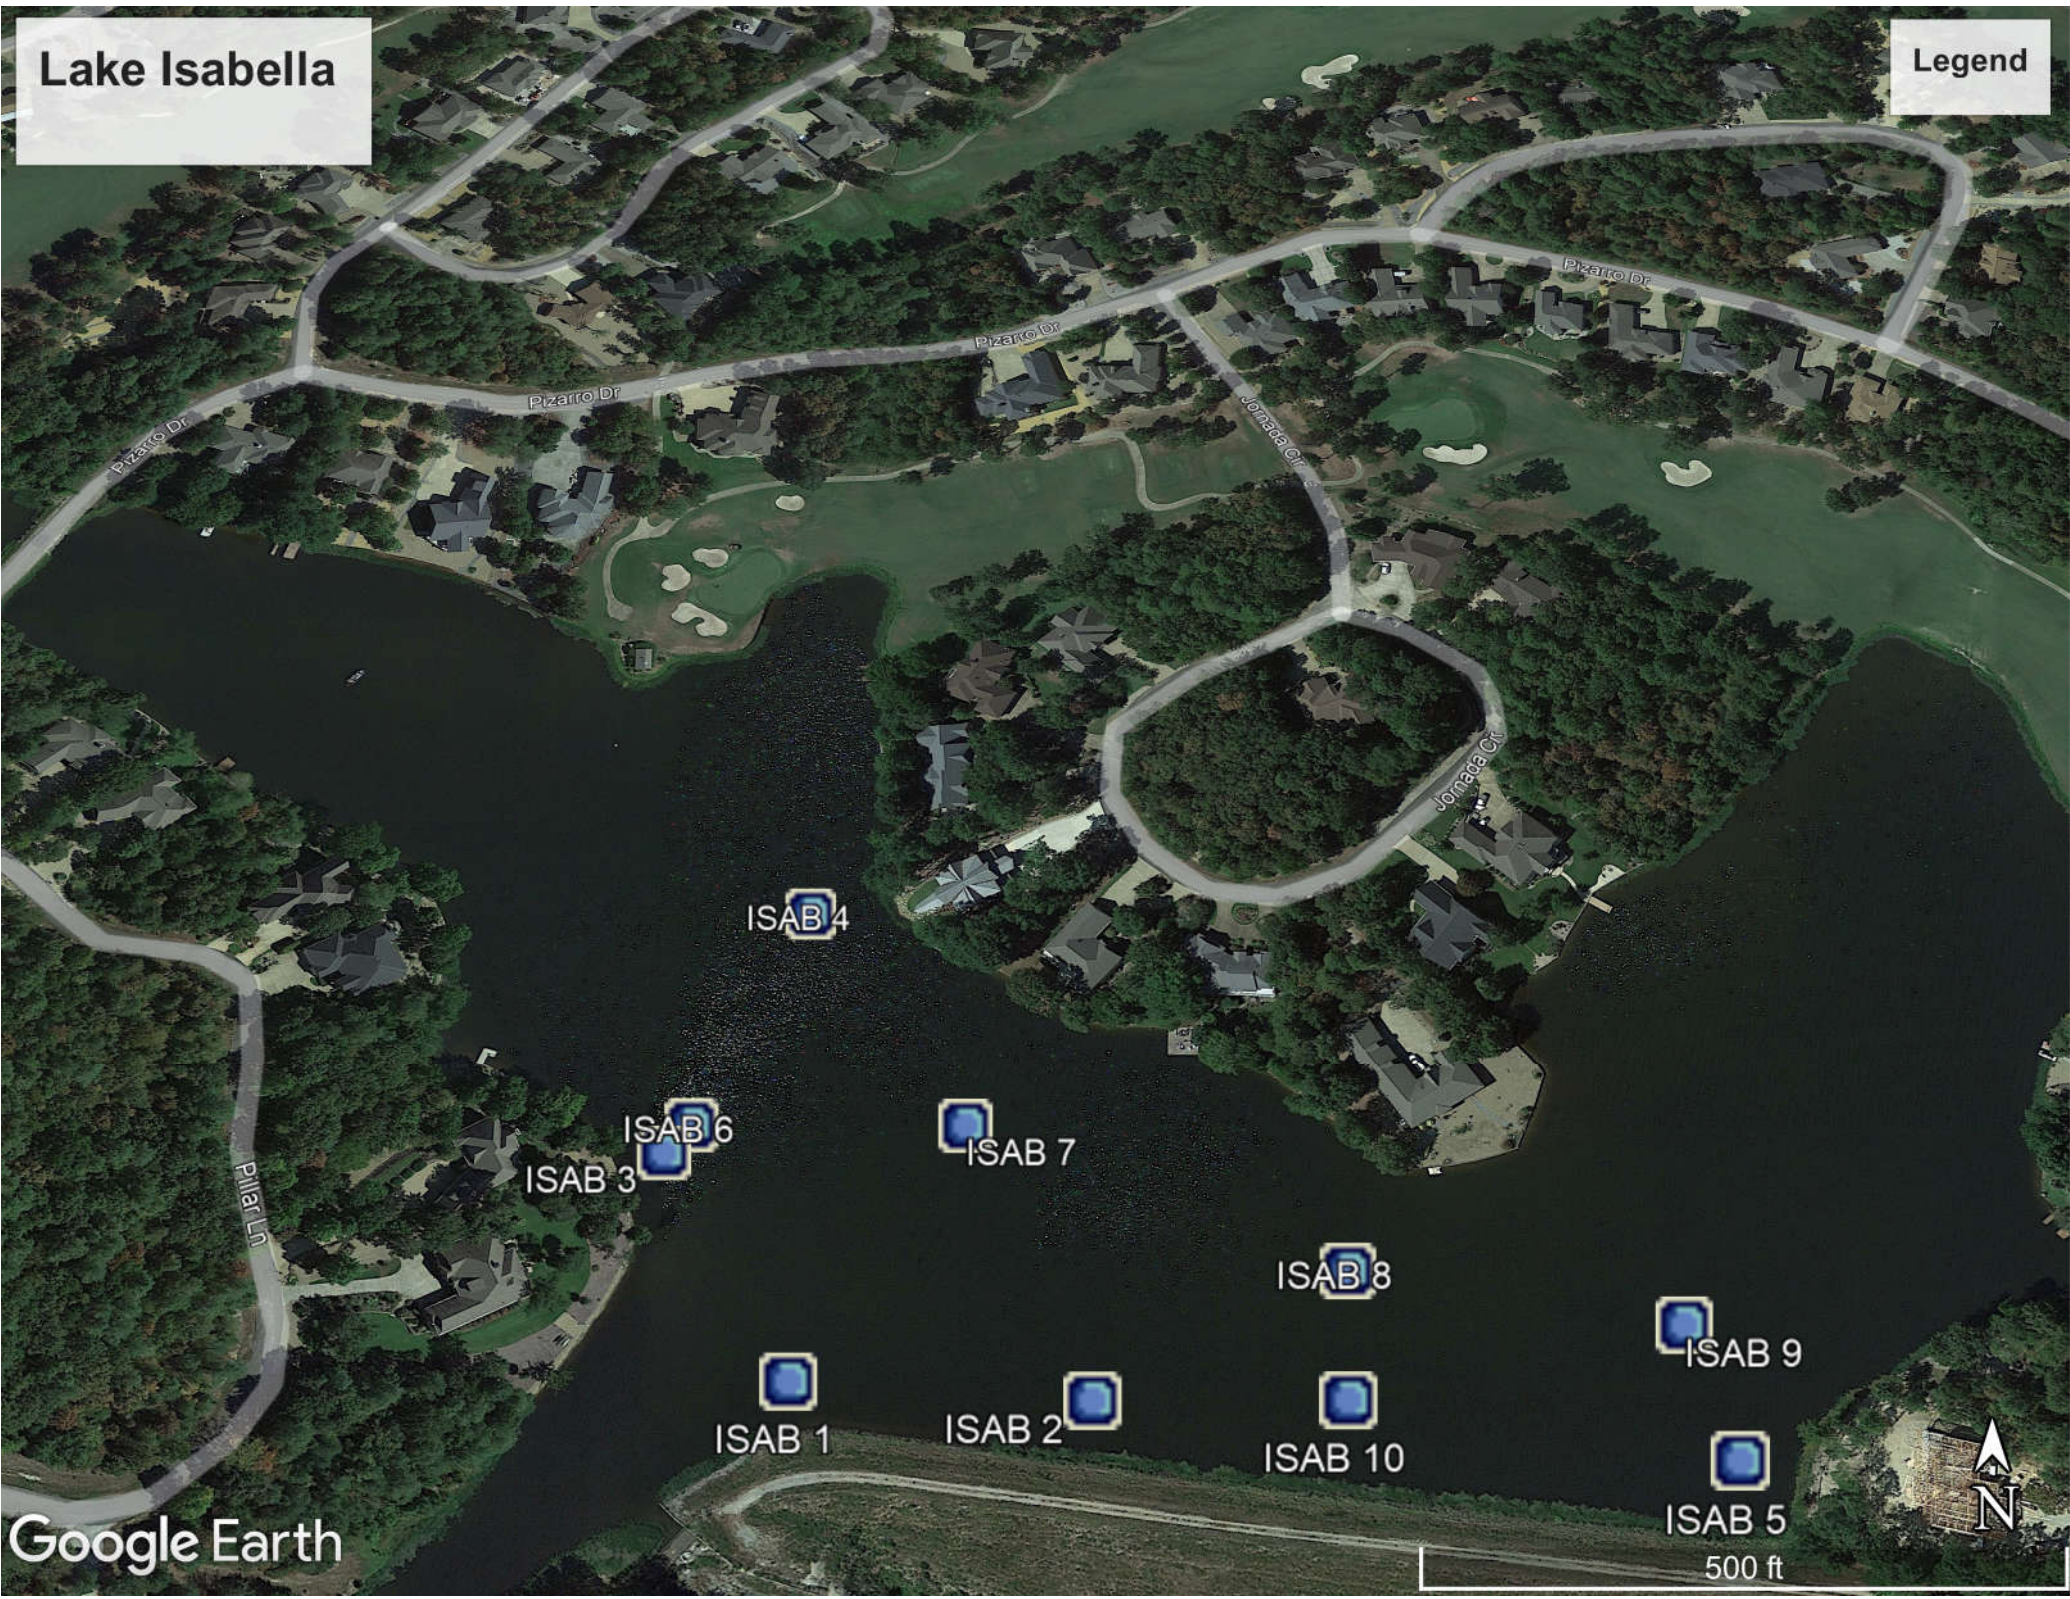

Lake Isabella

Legend

Google Earth

ISAB 5
500 ft

Name	Lattuide	Longitude
ISAB1	N34°37.480'	W092°52.298'
ISAB2	N34°37.478'	W092°52.248'
ISAB3	N34°37.514'	W092°52.322'
ISAB4	N34°37.555'	W092°52.299'
ISAB5	N34°37.469'	W092°52.145'
ISAB6	N34°37.519'	W092°52.318'
ISAB7	N34°37.518'	W092°52.270'
ISAB8	N34°37.496'	W092°52.205'
ISAB9	N34°37.488'	W092°52.150'
ISAB10	N34°37.478'	W092°52.206'

Waypoints
highlighted in yellow
added in 03/2023