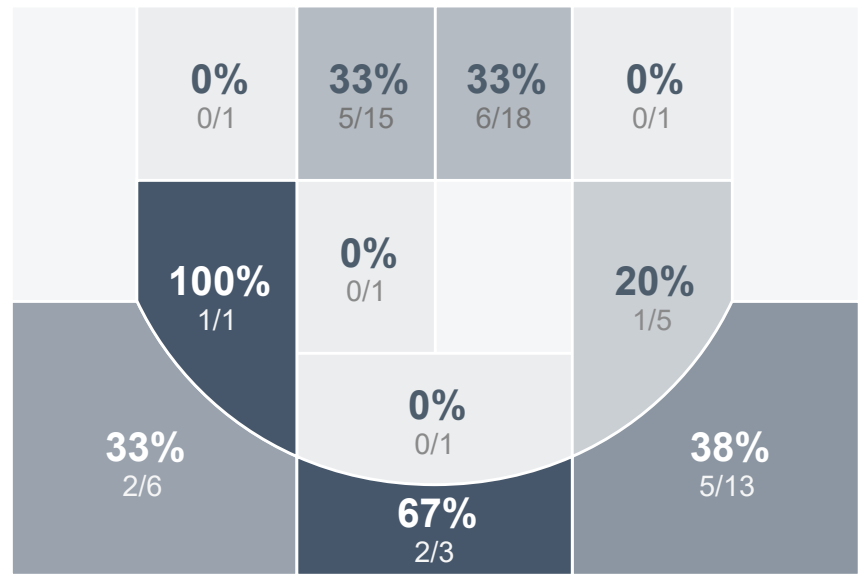

Girls Varsity Basketball