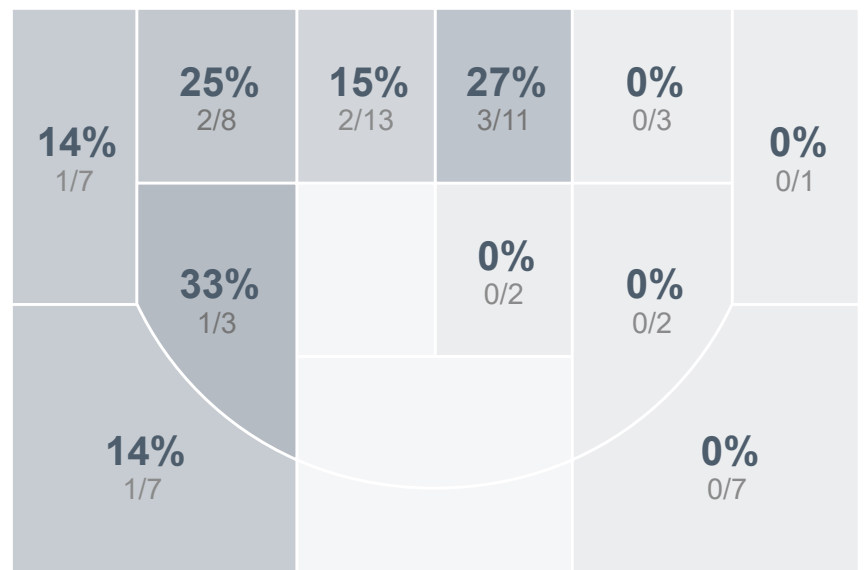

Williston High School