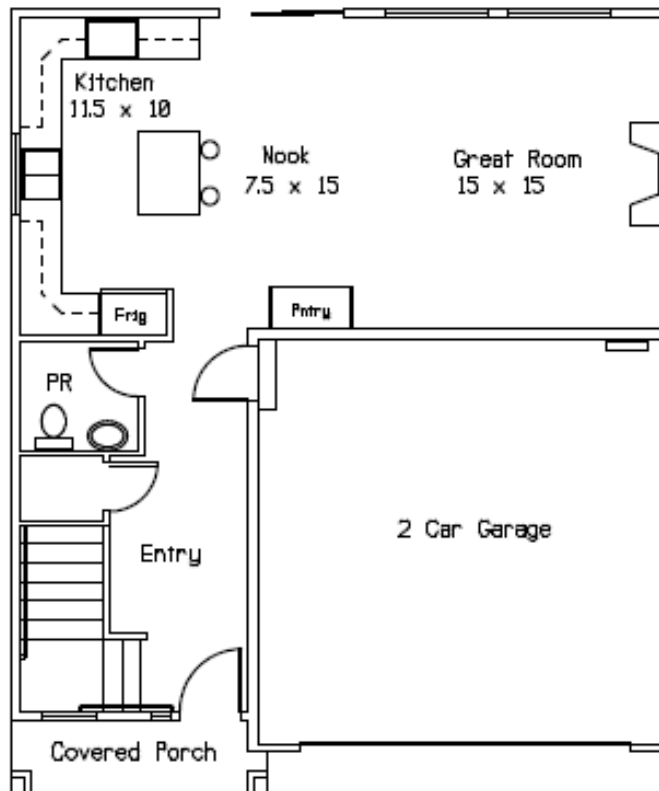

ASHWOOD COURT

8609 - 244TH ST SW

4 BED, 2.5 BATH

PATIO, 2-CAR GARAGE

APPROX. 1938 SF

First Floor

Second Floor