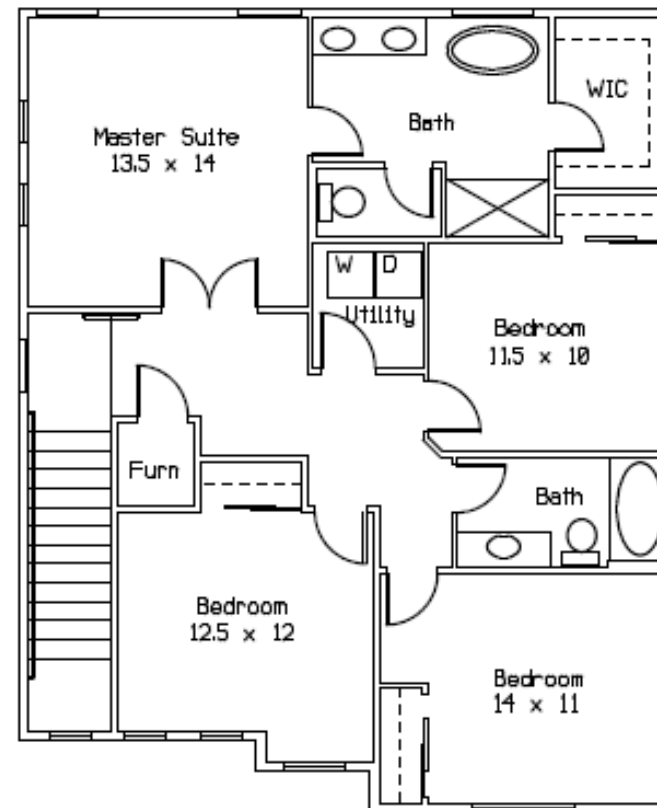

ASHWOOD COURT

8609 - 244TH ST SW

4 BED, 2.5 BATH

PATIO, 2-CAR GARAGE

APPROX. 1938 SF

First Floor

Second Floor