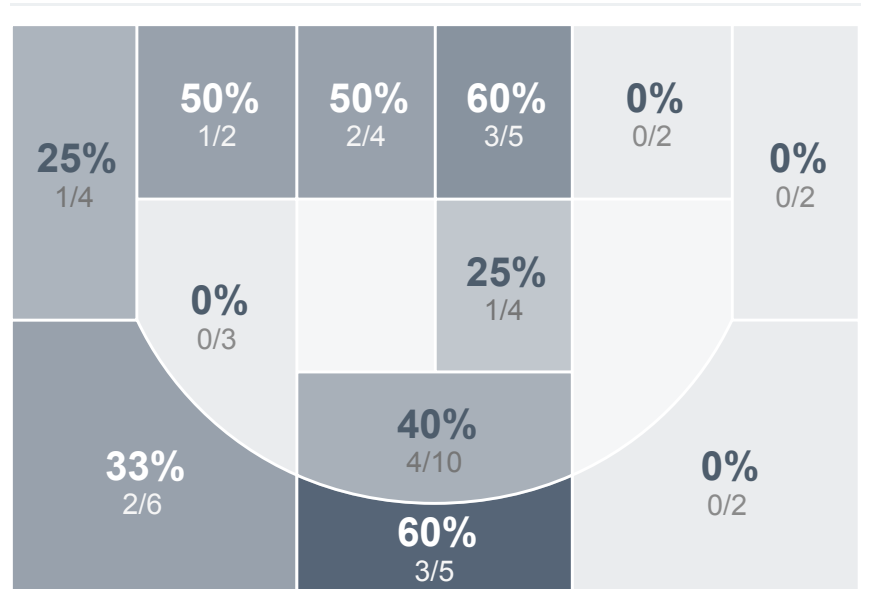

Box Score Report

MHS @ Devils Lake - Feb 12, 2019 - W 57-46

Period Stats

Team	1	2	Final
MHS	21	36	57
DLHS	16	30	46

Run Graph

Team Stats

	MHS	DLHS
Field Goal %	34.7%	35.9%
Effective Field Goal %	40.8%	39.7%
2FG Made/Attempted	11/30	11/21
2FG%	36.7%	52.4%
3FG Made/Attempted	6/19	3/18
3FG%	31.6%	16.7%
FT Made/Attempted	17/29	15/28
Free Throw Percentage	58.6%	53.6%
Points Per Possession	0.85	0.68
Transition Points	6	2
Points Off Turnovers	6	7
Second Chance Points	6	7
Points in the Paint	12	14
Offensive Rebounds	8	6
Defense Rebounds	26	28
Assists	7	6
Deflections	8	4
Steals	9	4
Blocks	4	6
Turnovers	12	21
Personal Fouls	24	21
Charges Taken	3	1

Minot

Devils Lake High School