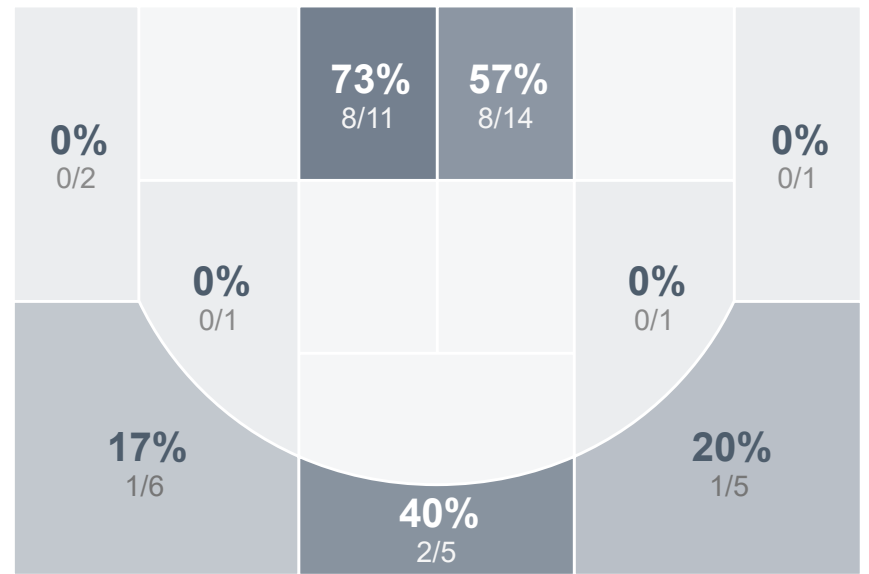

Box Score Report

SMCHS vs CHS - Jan 6, 2023 - L 52-71

Period Stats

Team	1	2	Final
SMCHS	20	32	52
CHS	46	25	71

Team Stats

	SMCHS	CHS
Field Goal %	43.5%	37.9%
Effective Field Goal %	47.8%	44.8%
2FG Made/Attempted	16/27	14/35
2FG%	59.3%	40.0%
3FG Made/Attempted	4/19	8/23
3FG%	21.1%	34.8%
FT Made/Attempted	8/13	19/24
Free Throw Percentage	61.5%	79.2%
Points Per Possession	0.82	1.09
Transition Points	8	4
Points Off Turnovers	13	23
Second Chance Points	10	12
Points in the Paint	32	26
Offensive Rebounds	9	17
Defense Rebounds	19	18
Assists	12	17
Deflections	3	9
Steals	6	9
Blocks	1	0
Turnovers	20	13
Personal Fouls	16	16
Charges Taken	0	1

Run Graph

St. Mary's Saints Girls Basketball

Bismarck Century High School