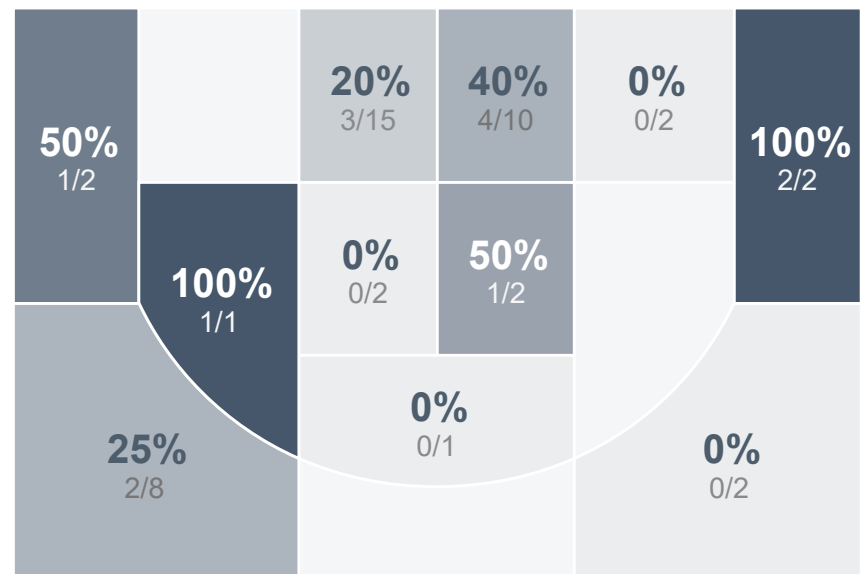

St. Mary's Saints Girls Basketball