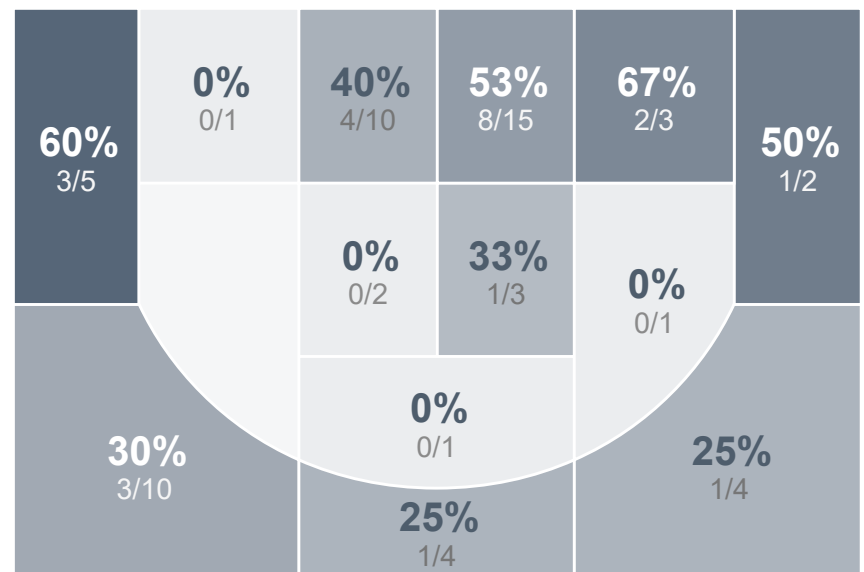

Bismarck Legacy High School