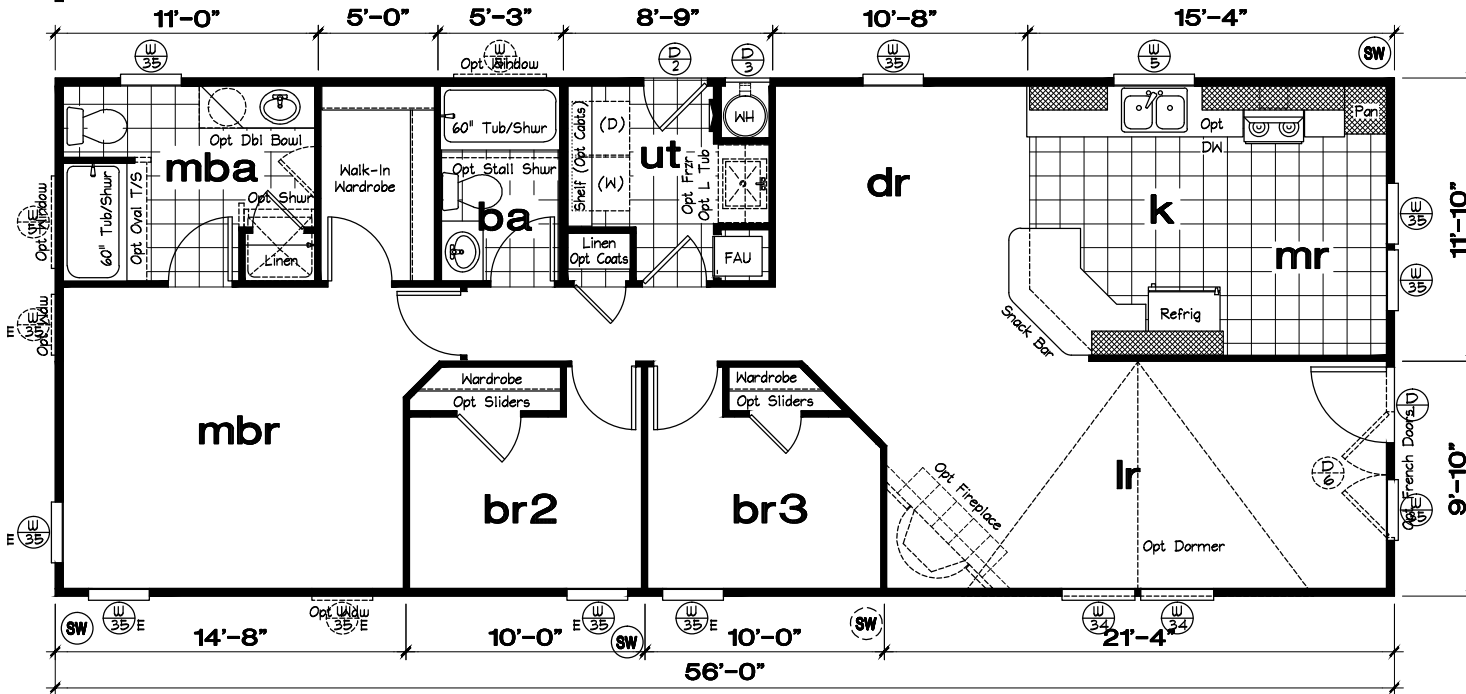

# Golden Pacific - GP561Q

3 Bedroom, Opt. Den, Opt Retreat - 1,213 Sq. Ft.

Opt Glamour Bath

Option Kitchen

Option Box Bay

Thermal Zone III  
Requires 2x6 Exterior Walls  
And Maximum Insulation.

Option Retreat &/or Den

Option Covered Porch  
W/ Cedar Deck