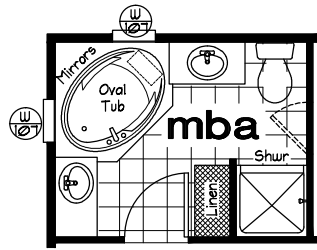

# Golden Pacific - GP561Q

3 Bedroom, Opt. Den, Opt Retreat - 1,213 Sq. Ft.

Opt Glamour Bath

Option Kitchen

Option Box Bay

Thermal Zone III  
Requires 2x6 Exterior Walls  
And Maximum Insulation.

Option Retreat &/or Den