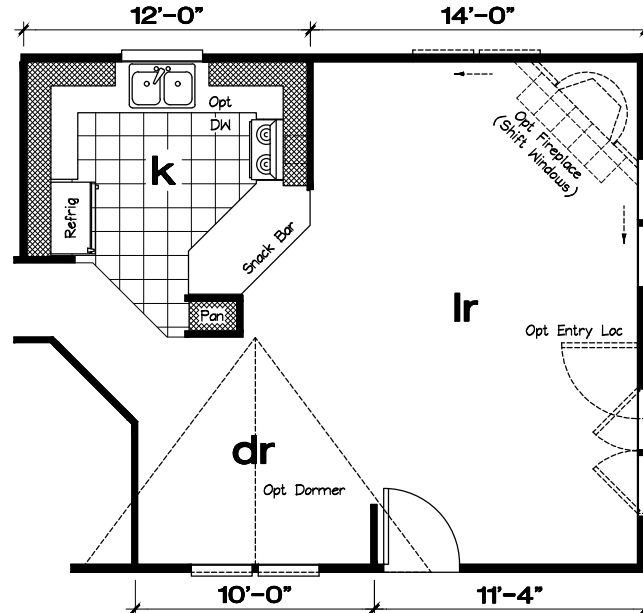

# Golden Pacific - GP561Q

3 Bedroom, Opt. Den, Opt Retreat - 1,213 Sq. Ft.

Opt Glamour Bath

Option Kitchen

Option Box Bay

Thermal Zone III  
Requires 2x6 Exterior Walls  
And Maximum Insulation.

Option Retreat &/or Den

Option Covered Porch  
W/ Cedar Deck