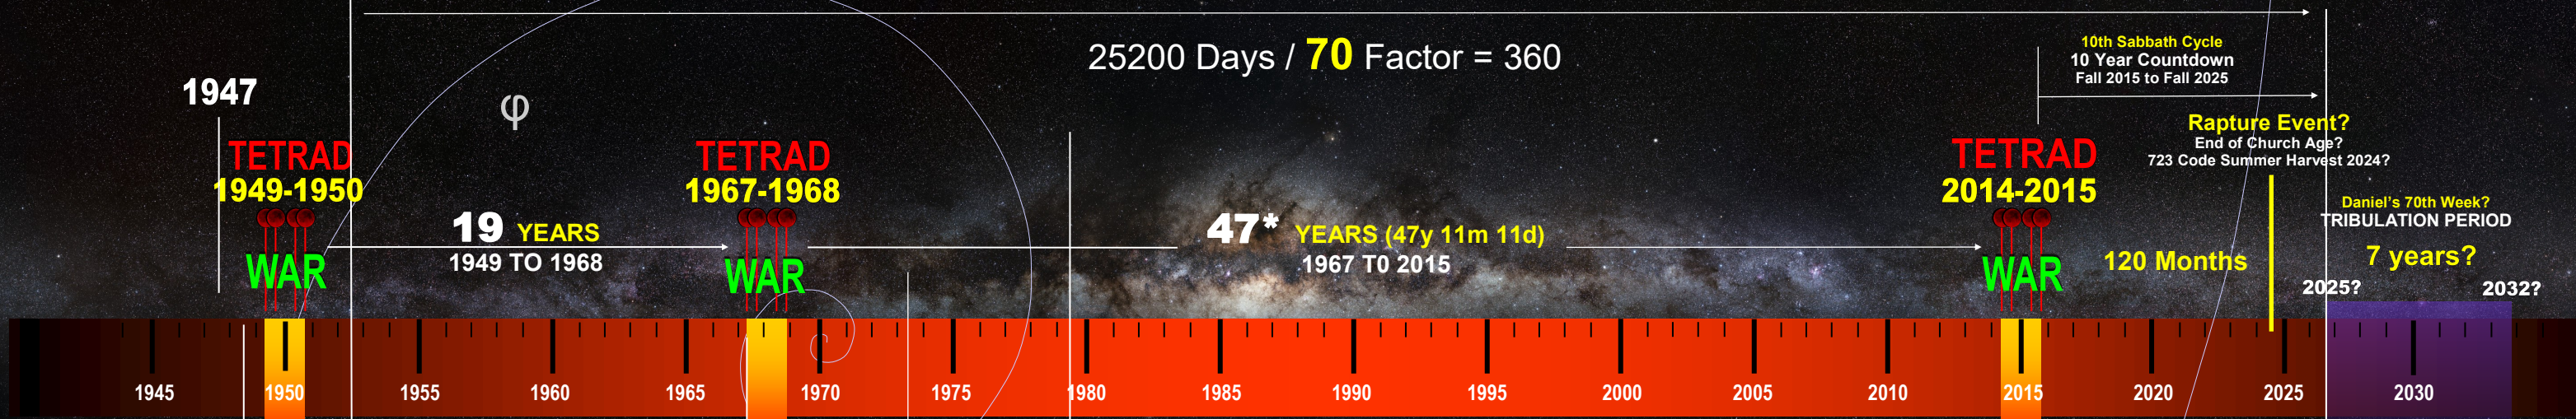

# TETRAD RESTORATION PATTERN OF ISRAEL

PROPHETIC COUNTDOWN TO ISRAEL'S RESTORATION AND THE START OF DANIEL'S LAST WEEK OF YEARS

The purpose of this illustration is to consider some Mathematical Equations based on the Prophetic Implications of Israel being the 'Fig Tree' as depicted by Jesus Christ. Jesus stated that the Generation that would see the Re-Birth or Re-Budding of the 'Fig Tree' would be that Last Generation that would see His 2nd Coming. The following are a suggested correlation based on the 7-Year Sabbath Cycles since 1952. One believes that there is a Numerical Pattern that accompanies these Restorations of Israel in the Modern Era. In actuality, the Concept of Israel was 'birthed' in 1947. Then in 1967, Jerusalem and the Temple Mount came under Jewish Control, not since 70 AD. But, then in 2017, a monumental and Prophetic Event took place. The Capital of Israel was recognized by the USA and other Nations as Israel's Eternal Capital, etc. Also, the Great Sign of Revelation 12 appeared Astronomically as a Wake-Up Call of the Pending Rapture Event that would also occur in Tandem to a 7 Year Countdown to the Rapture and a 10 Year Countdown to the start of the Tribulation Period from the last Tetrad of 2014-15.

1952 + 80 Years  
= 2032 - 7 Year Tribulation = 2025

1952

2025

70 Years: Fall 1952– Fall 2022 (10 Sabbath Cycles of 7 Years)

25200 Days / 70 Factor = 360

19 YEARS  
1949 TO 1968

47\* YEARS (47y 11m 11d)  
1967 TO 2015

## RESTORED CITY

('19 + '48 = '67) 1967  
Jerusalem Reunited

From AD 70  
(2nd Temple destroyed)

+ 1948 years  
= 2018

Note Day Count from Last Day of 2014-15 Tetrad that was a Super-Blood Moon Last to Projected Shemini Atzeret Start of Tribulation Period?

-----  
2022

(5 Year Countdown to Flood from Lamech who Died at 777 Years Old)

TETRAD PATTERN

1. Passover
2. Sukkot
3. Passover
4. Sukkot