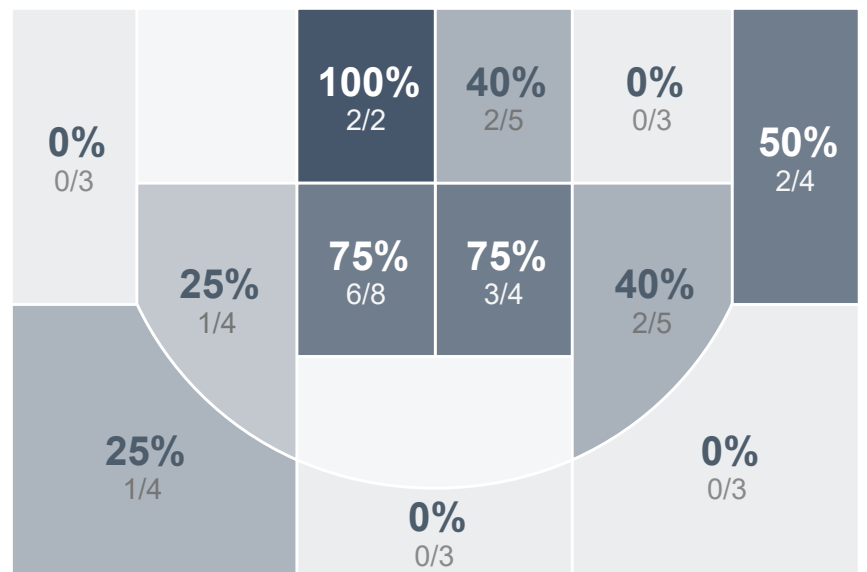

Watford City High School