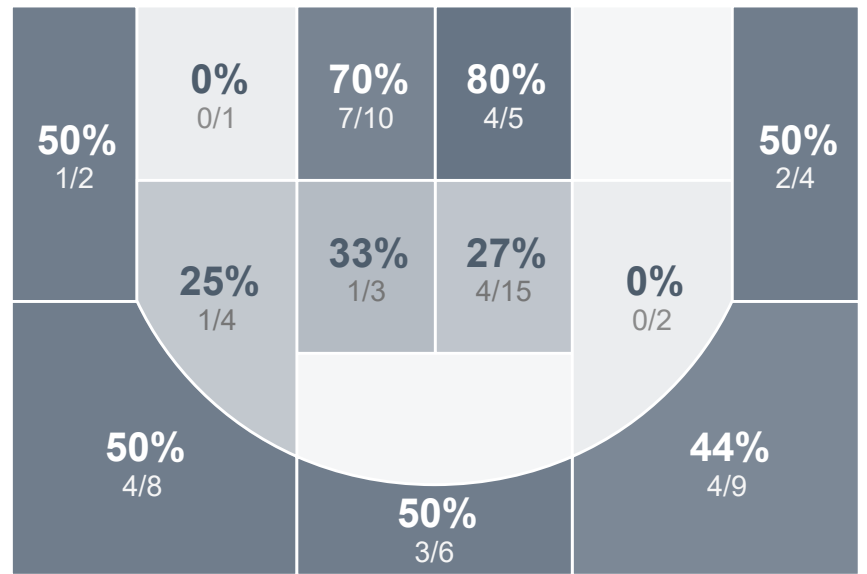

St. Mary's Saints Girls Basketball