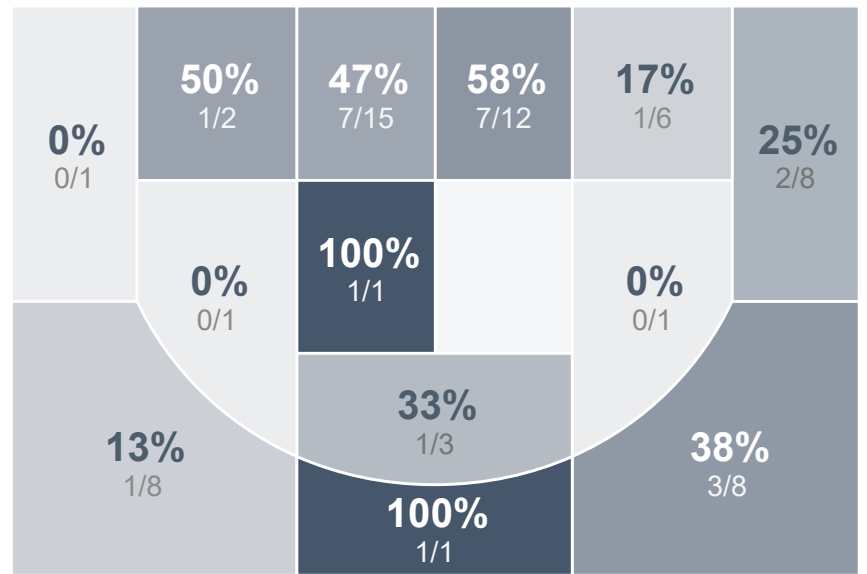

Box Score Report

JHS vs WCHS - Jan 16, 2021 - L 60-66

Period Stats

Team	1	2	Final
JHS	36	24	60
WCHS	23	43	66

Run Graph

Team Stats

	JHS	WCHS
Field Goal %	37.3%	41.3%
Effective Field Goal %	42.5%	49.2%
2FG Made/Attempted	18/41	16/37
2FG%	43.9%	43.2%
3FG Made/Attempted	7/26	10/26
3FG%	26.9%	38.5%
FT Made/Attempted	3/4	4/10
Free Throw Percentage	75.0%	40.0%
Points Per Possession	0.88	0.93
Transition Points	6	9
Points Off Turnovers	11	15
Second Chance Points	11	15
Points in the Paint	30	22
Offensive Rebounds	16	13
Defense Rebounds	25	24
Assists	10	16
Deflections	5	7
Steals	7	8
Blocks	2	1
Turnovers	15	16
Personal Fouls	14	13
Charges Taken	2	1

Girls Varsity Basketball

Watford City High