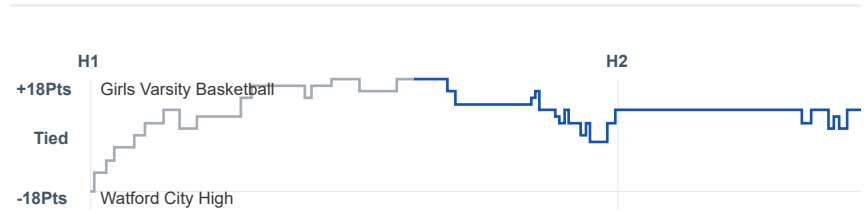

Box Score Report

JHS vs WCHS - Jan 16, 2021 - L 60-66

Period Stats

Team	1	2	Final
JHS	36	24	60
WCHS	23	43	66

Run Graph

Team Stats

	JHS	WCHS
Field Goal %	37.3%	41.3%
Effective Field Goal %	42.5%	49.2%
2FG Made/Attempted	18/41	16/37
2FG%	43.9%	43.2%
3FG Made/Attempted	7/26	10/26
3FG%	26.9%	38.5%
FT Made/Attempted	3/4	4/10
Free Throw Percentage	75.0%	40.0%
Points Per Possession	0.88	0.93
Transition Points	6	9
Points Off Turnovers	11	15
Second Chance Points	11	15
Points in the Paint	30	22
Offensive Rebounds	16	13
Defense Rebounds	25	24
Assists	10	16
Deflections	5	7
Steals	7	8
Blocks	2	1
Turnovers	15	16
Personal Fouls	14	13
Charges Taken	2	1