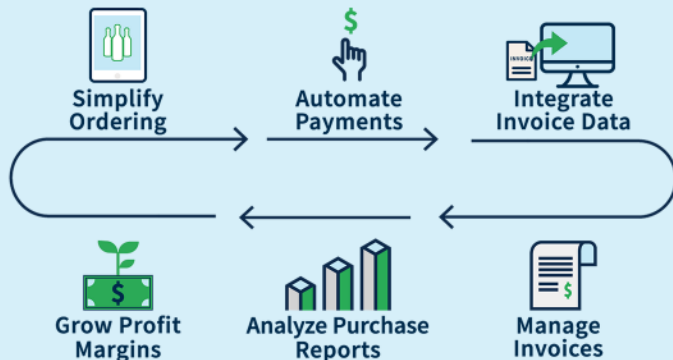

OVER  **FINTECH**
7,200
North Carolina
Alcohol Retailers
Use Fintech for
Beverage Alcohol
Management

Pay your assigned ABC store electronically and build a better alcohol business!

Contact us today to schedule a demo and **FREE 30-day trial!**