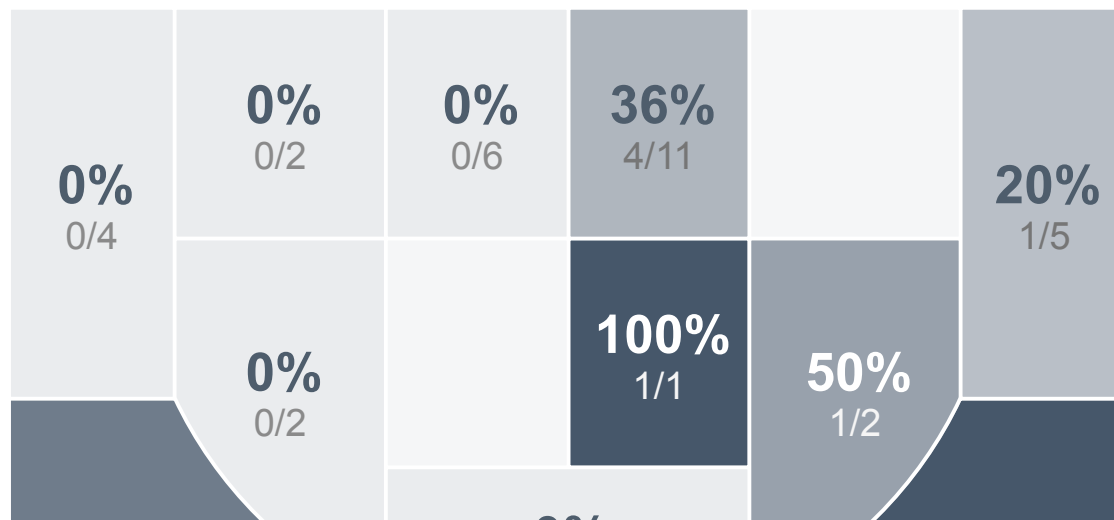

Fargo North