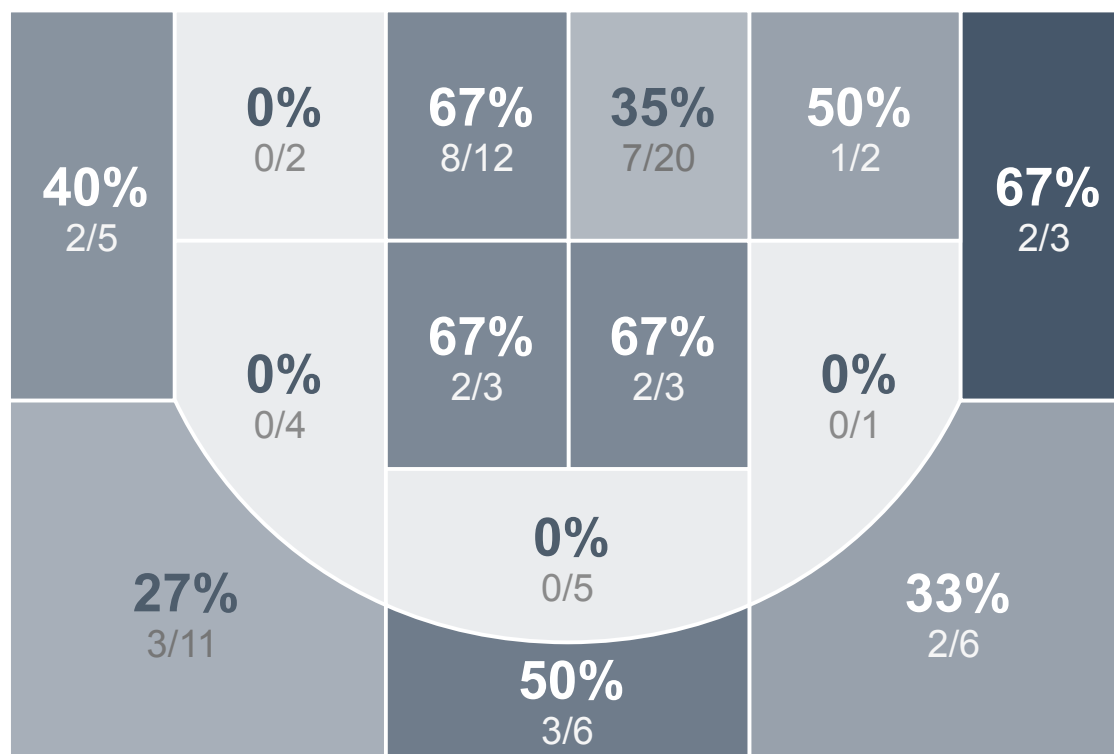

Box Score Report

BHS @ Fargo North - Dec 1, 2018 - W 84-41

Period Stats

Team	1	2	Final
BHS	47	37	84
FNHS	16	25	41

Run Graph

Team Stats

	BHS	FNHS
Field Goal %	38.6%	26.8%
Effective Field Goal %	45.8%	32.9%
2FG Made/Attempted	20/52	6/25
2FG%	38.5%	24.0%
3FG Made/Attempted	12/31	5/16
3FG%	38.7%	31.3%
FT Made/Attempted	8/15	14/27
Free Throw Percentage	53.3%	51.9%
Points Per Possession	1.06	0.53
Transition Points	10	6
Points Off Turnovers	29	11
Second Chance Points	29	7
Points in the Paint	38	10
Offensive Rebounds	29	7
Defense Rebounds	29	24
Assists	21	7
Deflections	16	8
Steals	15	10
Blocks	2	1
Turnovers	18	30
Personal Fouls	21	13
Charges Taken	0	0

Girls Varsity Basketball

Fargo North

50%
1/2

0%
0/1

50%
1/2

67%
2/3

Girls Varsity Basketball's Player Stats

Name	Pts	FG	3FG	FT	+/-	MINS	OREB	DREB	AST	DEFL	STL	BLK	TO	FOUL	CHG
#3 Elle Hill	11	4/9	0/2	3/5	+ 21	15	6	2	1	3	2	0	3	0	0
#5 Mandie Picard	6	2/6	0/2	2/2	+ 11	10	3	0	1	0	0	0	0	2	0
#10 Anna Schmid	2	0/1	0/0	2/2	- 1	1	1	0	0	1	0	0	2	0	0
#11 Maddy Steckler	6	2/4	2/4	0/0	+ 26	15	0	0	1	1	3	0	3	4	0
#12 Emily Just	2	1/1	0/0	0/0	+ 7	2	0	0	0	0	0	0	0	0	0
#15 Hannah Golus	17	6/14	5/9	0/0	+ 21	16	2	8	1	3	1	1	1	2	0
#20 Cadee Ryckman	10	4/9	2/4	0/0	+ 29	23	3	4	4	3	1	0	1	2	0
#21 Danielle Korsmo	9	4/9	0/1	1/4	+ 4	16	5	3	1	1	0	1	3	2	0
#22 Jilee Golus	13	5/8	3/5	0/0	+ 6	10	1	2	1	1	1	0	0	2	0
#23 Hannah Fried	0	0/0	0/0	0/0	+ 7	2	0	1	2	0	0	0	0	0	0
#24 Lindsey Wilz	0	0/2	0/1	0/0	+ 9	8	0	0	2	1	0	0	1	1	0
#25 Olivia Dickerson	2	1/6	0/0	0/2	+ 34	23	1	3	3	1	1	0	3	3	0
#32 Bailey Ackerman	0	0/1	0/0	0/0	+ 6	4	0	0	0	1	0	0	0	1	0
#33 Makensie Maher	2	1/5	0/1	0/0	+ 8	14	0	2	0	0	1	0	0	1	0
#34 Megan Henderson	4	2/8	0/2	0/0	+ 27	19	3	2	4	0	5	0	1	1	0