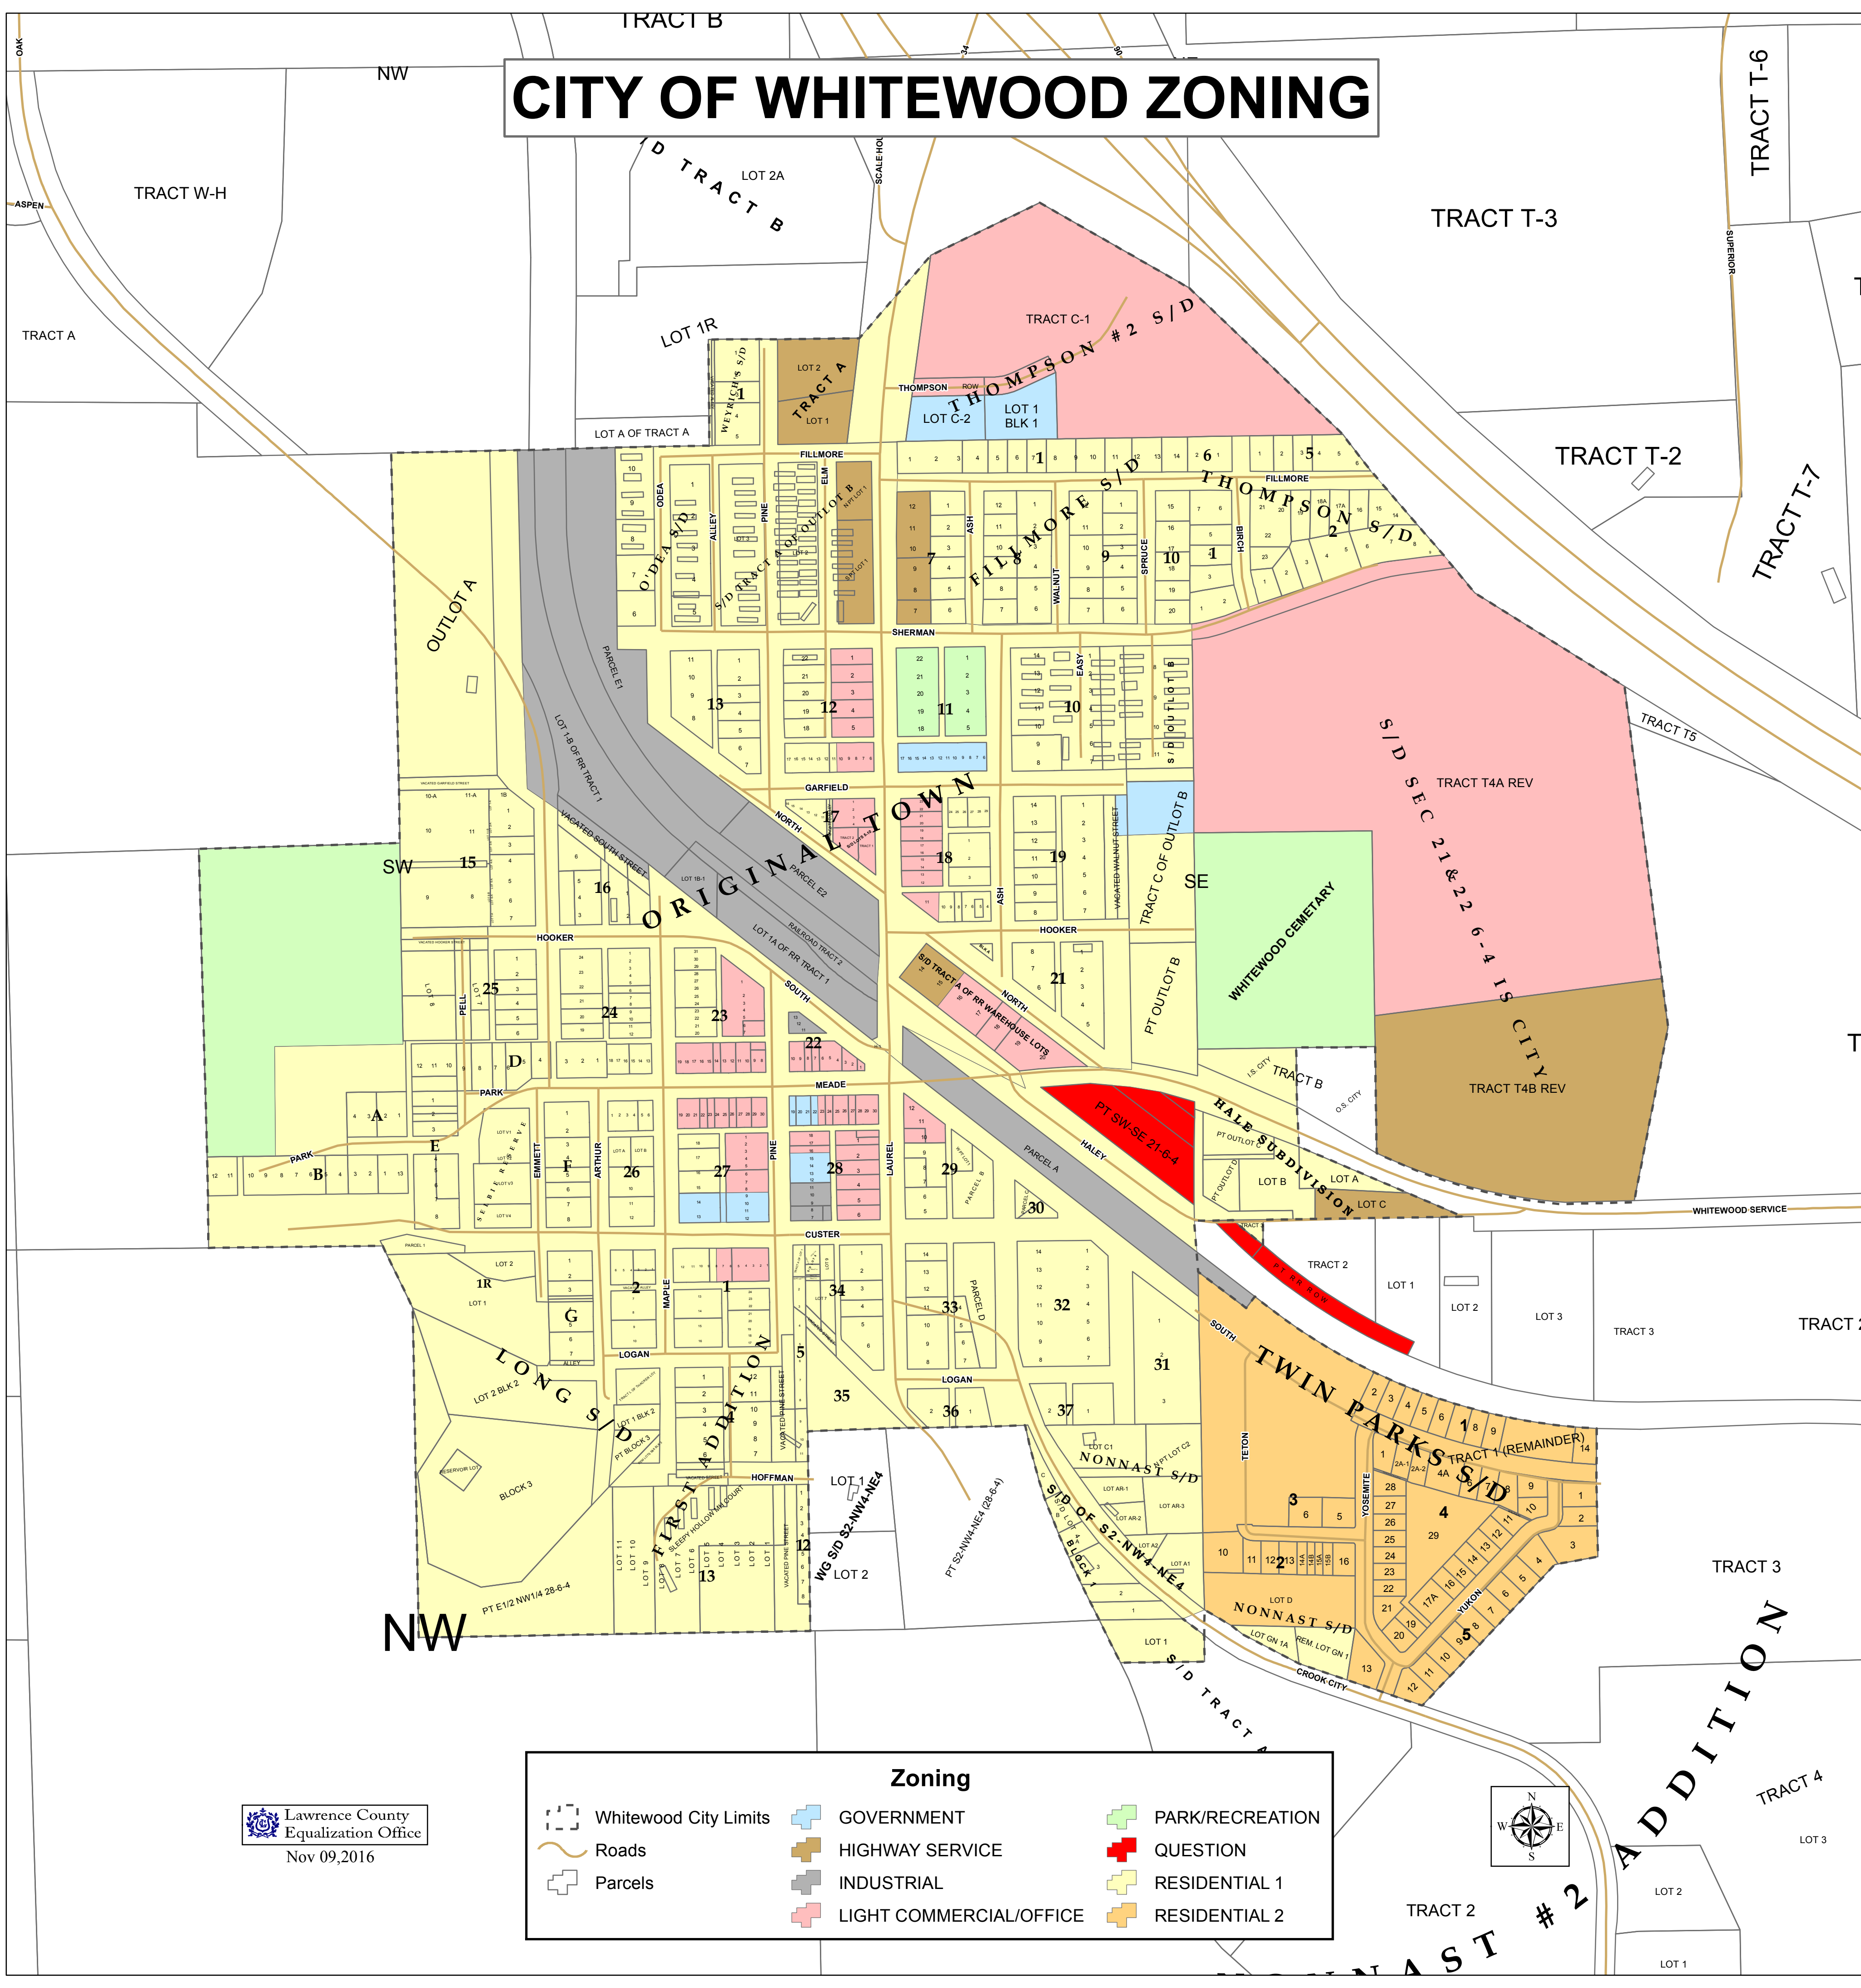

CITY OF WHITEWOOD ZONING

Zoning			
	Whitewood City Limits		PARK/RECREATION
	Roads		QUESTION
	Parcels		RESIDENTIAL 1
	GOVERNMENT		RESIDENTIAL 2
	HIGHWAY SERVICE		
	INDUSTRIAL		
	LIGHT COMMERCIAL/OFFICE		

Lawrence County
Equalization Office
Nov 09, 2016

NONNAST #2 ADDITION