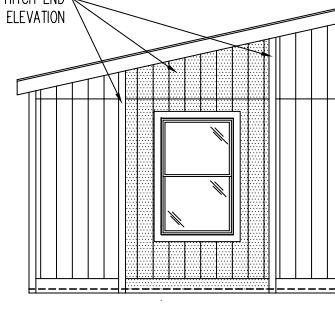

TEMPO
 UNDER PRESSURE
 55TMP28483AH
 26'-8" x 48'-0"
 APPROX. 1,280 SQ. FT.

FRONT SIDEWALL W/ STANDARD NOMINAL 16'-0" DORMER

FRONT ENDWALL

OPT. ALTERNATE ENTRY PACKAGE

UPGRADED HITCH END ELEVATION

OPTIONAL FRONT ENDWALLS
 W/ ACCENT AREAS

REAR ENDWALL

REAR SIDEWALL