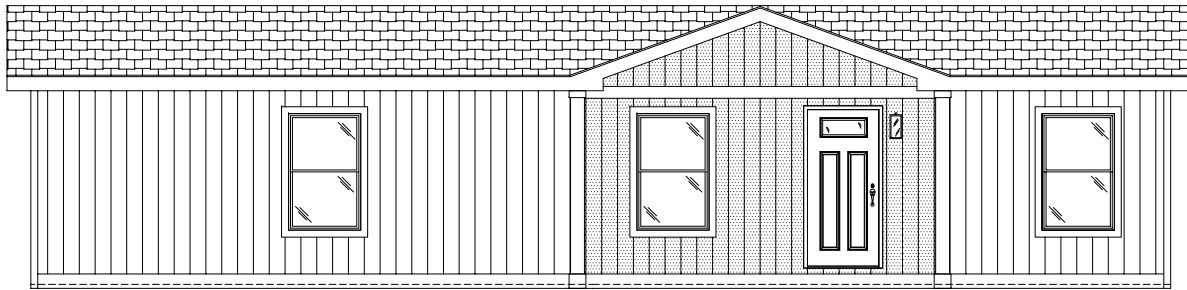

TEMPO
 UNDER PRESSURE
 55TMP28483AH
 26'-8" x 48'-0"
 APPROX. 1,280 SQ. FT.

FRONT SIDEWALL W/ STANDARD NOMINAL 16'-0" DORMER

FRONT ENDWALL

OPT. ALTERNATE ENTRY PACKAGE

UPGRADED HITCH END ELEVATION

OPTIONAL FRONT ENDWALLS
 W/ ACCENT AREAS

REAR ENDWALL

REAR SIDEWALL