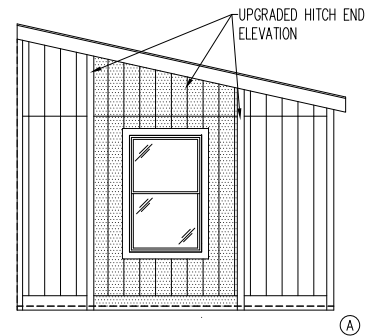

TEMPO
 UNDER PRESSURE
 55TMP28483AH
 26'-8" x 48'-0"
 APPROX. 1,280 SQ. FT.

FRONT SIDEWALL W/ STANDARD NOMINAL 16'-0" DORMER

FRONT ENDWALL

OPT. ALTERNATE ENTRY PACKAGE

UPGRADED HITCH END ELEVATION

OPTIONAL FRONT ENDWALLS
 W/ ACCENT AREAS

REAR ENDWALL

REAR SIDEWALL